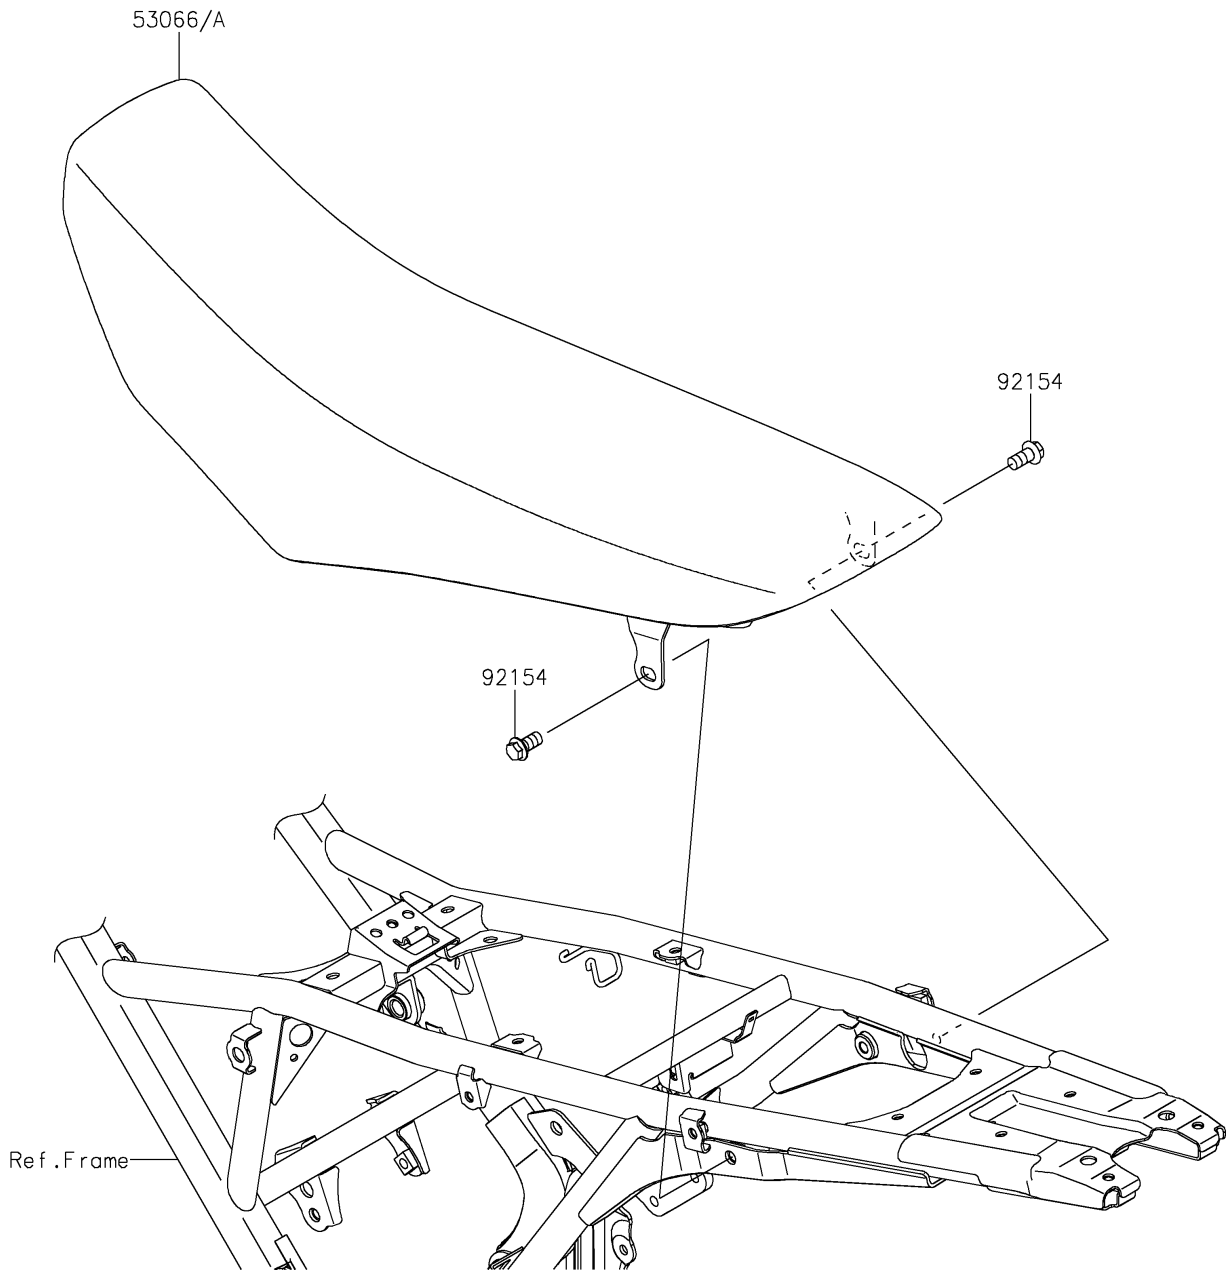

# 2024 KLX150L (Indonesia Only) PARTS DIAGRAM

Seat

F2510

## 2024 KLX150L (Indonesia Only) PARTS LIST

### Seat

ITEM NAME	PART NUMBER	QUANTITY
SEAT-ASSY,GRAY+BLK/WHT (Ref # 53066A)	53066-0828-55E	1
BOLT,FLANGED,8X16 (Ref # 92154)	92154-0462	2