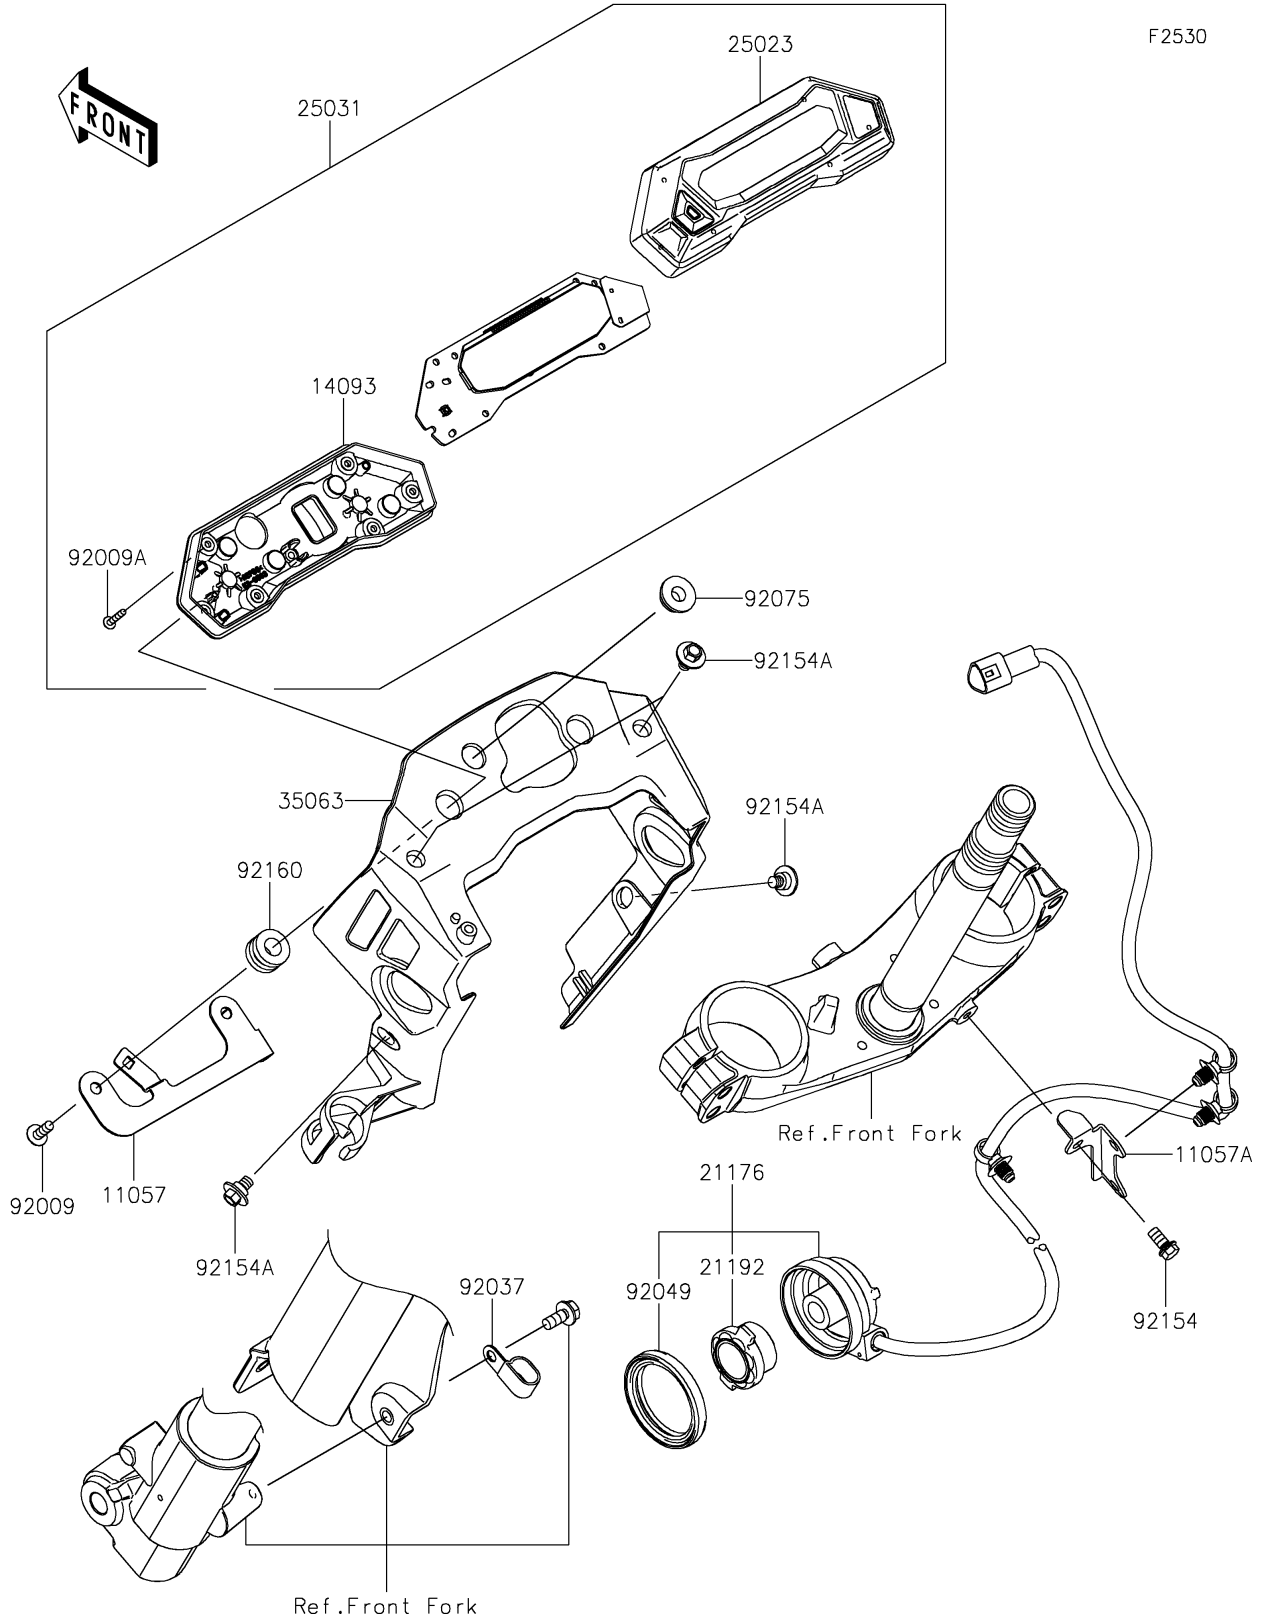

# 2024 KLX150L (Indonesia Only) PARTS DIAGRAM

Meter(s)

## 2024 KLX150L (Indonesia Only) PARTS LIST

Meter(s)

ITEM NAME	PART NUMBER	QUANTITY
BRACKET,HARNESS (Ref # 11057)	11057-7708	1
BRACKET (Ref # 11057A)	11057-7709	1
COVER,METER,LWR (Ref # 14093)	14093-1249	1
SENSOR,SPEED (Ref # 21176)	21176-1150	1
MAGNET (Ref # 21192)	21192-0005	1
COVER-METER CASE,UPP (Ref # 25023)	25023-0153	1
METER-ASSY,LCD (Ref # 25031)	25031-1403	1
STAY,METER (Ref # 35063)	35063-1576	1
SCREW,TAPPING,5X14 (Ref # 92009)	92009-1197	2
SCREW,TAPPING,3X16 (Ref # 92009A)	92009-1391	7
CLAMP (Ref # 92037)	92037-1608	1
SEAL-OIL,42X50X6 (Ref # 92049)	92049-0741	1
DAMPER,RADIATOR GUARD (Ref # 92075)	92075-1469	1
BOLT,FLANGED,6X12 (Ref # 92154)	92154-2753	1
BOLT,FLANGED,6X10 (Ref # 92154A)	92154-4486	4
DAMPER,10X20X12 (Ref # 92160)	92160-1167	2