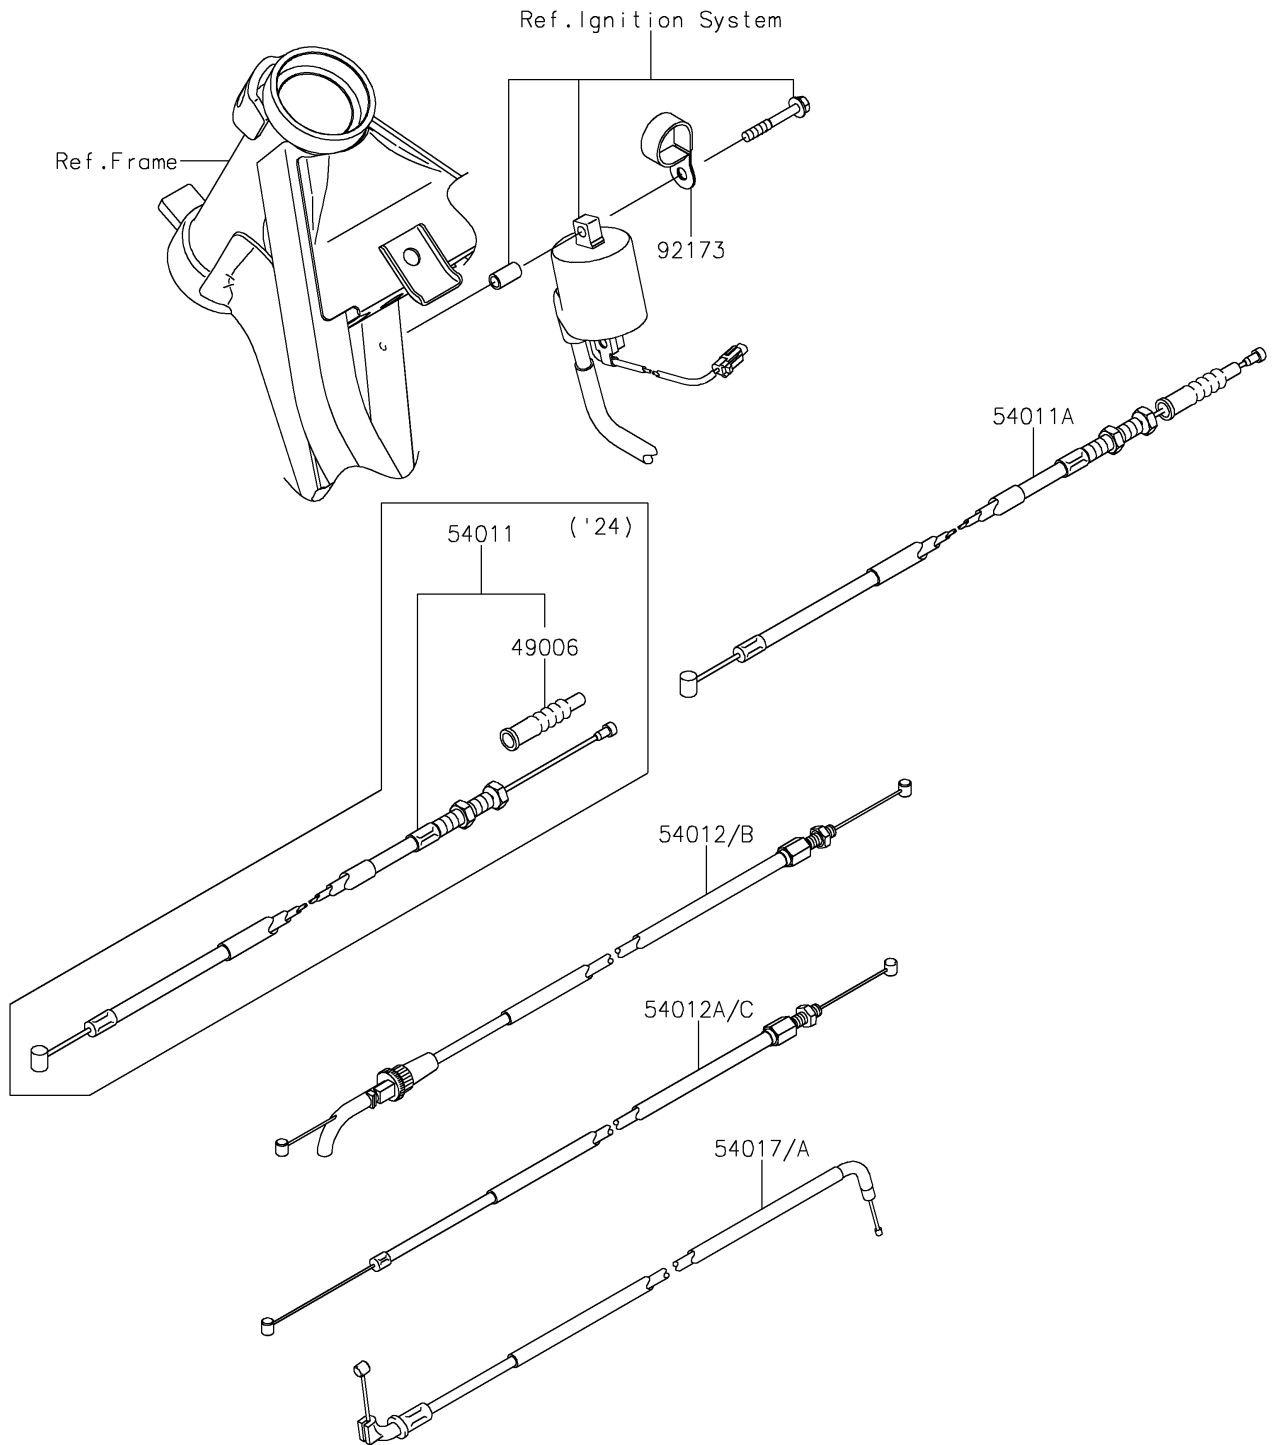

# 2025 KLX150L (Indonesia Only) PARTS DIAGRAM

Cables

F2540

## 2025 KLX150L (Indonesia Only) PARTS LIST

### Cables

ITEM NAME	PART NUMBER	QUANTITY
BOOT,CLUTCH CABLE (Ref # 49006)	49006-0579	1
CABLE-CLUTCH (Ref # 54011)	54011-0610	1
CABLE-CLUTCH (Ref # 54011A)	54011-0671	1
CABLE-THROTTLE,OPENING (Ref # 54012)	54012-0619	1
CABLE-THROTTLE,CLOSING (Ref # 54012A)	54012-0620	1
CABLE-THROTTLE,OPENING (Ref # 54012B)	54012-0748	1
CABLE-THROTTLE,CLOSING (Ref # 54012C)	54012-0749	1
CABLE-STARTER (Ref # 54017)	54017-0306	1
CABLE-STARTER (Ref # 54017A)	54017-0314	1
CLAMP,THROTTLE CABLE (Ref # 92173)	92173-1069	1