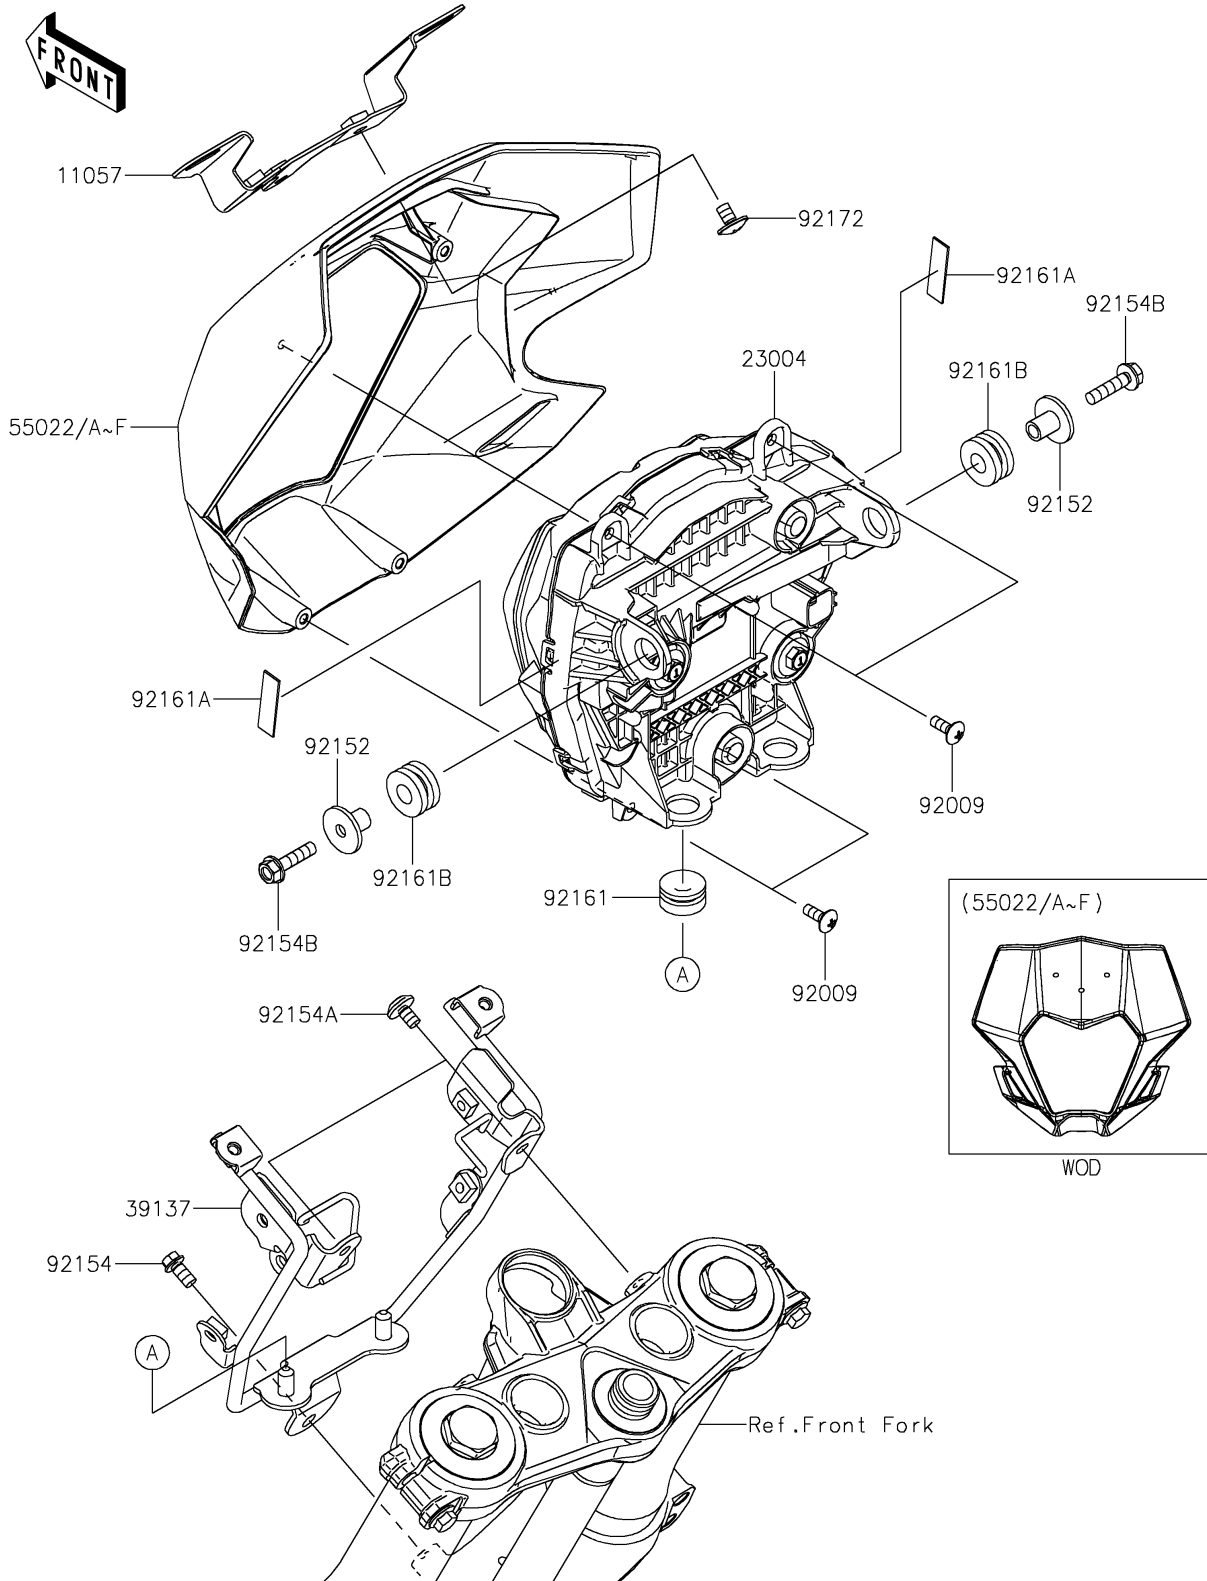

# 2025 KLX150L (Indonesia Only) PARTS DIAGRAM

Headlight(s)

F2710

## 2025 KLX150L (Indonesia Only) PARTS LIST

### Headlight(s)

ITEM NAME	PART NUMBER	QUANTITY
BRACKET (Ref # 11057)	11057-7718	1
LAMP-HEAD,LED (Ref # 23004)	23004-0431	1
STAY-COMP,HEAD LAMP (Ref # 39137)	39137-0725	1
COVER-HEAD LAMP,S.YELLOW (Ref # 55022B)	55022-0327-33H	1
COVER-HEAD LAMP,EBONY (Ref # 55022E)	55022-0327-68L	1
SCREW,TAPPING,5X14 (Ref # 92009)	92009-1197	4
COLLAR (Ref # 92152)	92152-2882	2
BOLT,FLANGED,6X12 (Ref # 92154)	92154-3753	1
BOLT,SOCKET,6X10 (Ref # 92154A)	92154-4298	2
BOLT,FLANGED,6X25 (Ref # 92154B)	92154-4446	2
DAMPER,7.5X22X11 (Ref # 92161)	92161-1536	2
DAMPER,10X35X1 (Ref # 92161A)	92161-1889	2
DAMPER,10X24X12 (Ref # 92161B)	92161-2112	2
SCREW,CROS,6X10 (Ref # 92172)	92172-1254	3