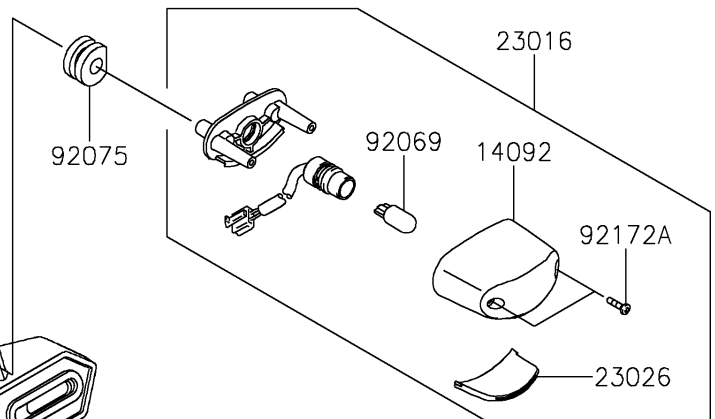

2024 KLX150L (Indonesia Only) PARTS DIAGRAM

Taillight(s)

F2720

2024 KLX150L (Indonesia Only) PARTS LIST

Taillight(s)

ITEM NAME	PART NUMBER	QUANTITY
GASKET, TAIL LAMP LENS (Ref # 11061)	11061-0393	1
COVER, LICENSE LAMP (Ref # 14092)	14092-0001	1
LAMP-ASSY, LICENCE (Ref # 23016)	23016-0657	1
LAMP-TAIL (Ref # 23025)	23025-0392	1
LENS, LICENCE LAMP (Ref # 23026)	23026-0035	1
LENS, TAIL LAMP (Ref # 23026A)	23026-0036	1
SCREW, TAPPING, 5X14 (Ref # 92009)	92009-1197	2
BULB, 12V 5W (Ref # 92069)	92069-1016	1
BULB, 12V 21/5W (Ref # 92069A)	92069-1084	1
GROMMET (Ref # 92071)	92071-024	2
DAMPER (Ref # 92075)	92075-1870	2
COLLAR, 6.8X10X13 (Ref # 92143)	92143-1825	2
DAMPER, 10X24X12 (Ref # 92161)	92161-2112	2
SCREW, 6X18 (Ref # 92172)	92172-0192	2
SCREW, TAPPING, 2.9X13 (Ref # 92172A)	92172-0343	2
SCREW, 4.2X19 (Ref # 92172B)	92172-0411	2
WASHER, 9X18X1 (Ref # 92200)	92200-1977	2