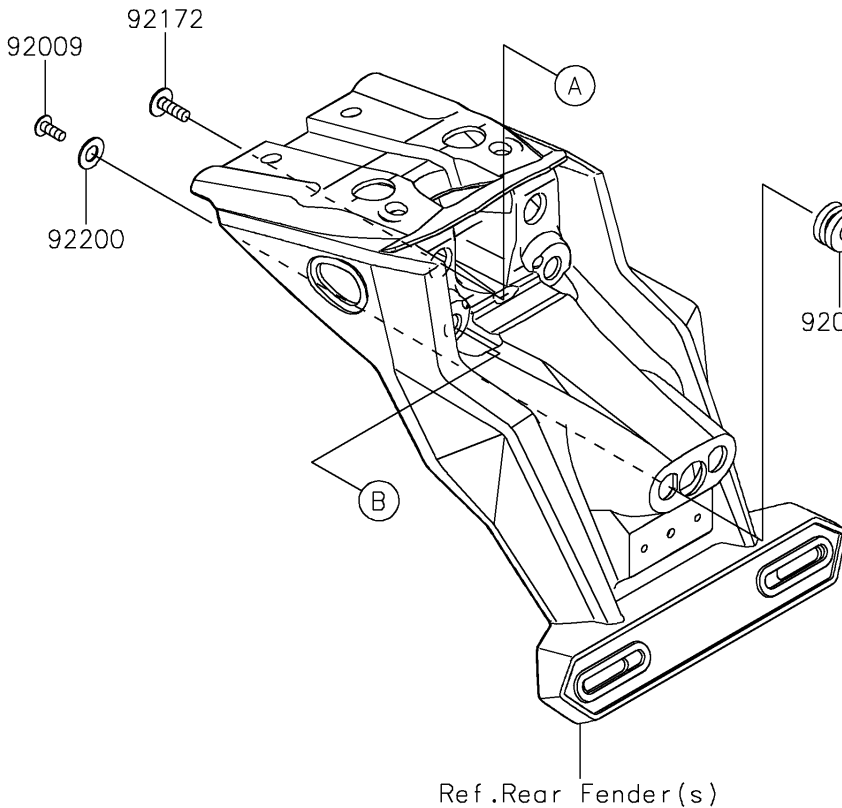

2024 KLX150L (Indonesia Only) PARTS DIAGRAM

Taillight(s)

F2720

2024 KLX150L (Indonesia Only) PARTS LIST

Taillight(s)

ITEM NAME	PART NUMBER	QUANTITY
GASKET, TAIL LAMP LENS (Ref # 11061)	11061-0393	1
COVER, LICENSE LAMP (Ref # 14092)	14092-0001	1
LAMP-ASSY, LICENCE (Ref # 23016)	23016-0657	1
LAMP-TAIL (Ref # 23025)	23025-0392	1
LENS, LICENCE LAMP (Ref # 23026)	23026-0035	1
LENS, TAIL LAMP (Ref # 23026A)	23026-0036	1
SCREW, TAPPING, 5X14 (Ref # 92009)	92009-1197	2
BULB, 12V 5W (Ref # 92069)	92069-1016	1
BULB, 12V 21/5W (Ref # 92069A)	92069-1084	1
GROMMET (Ref # 92071)	92071-024	2
DAMPER (Ref # 92075)	92075-1870	2
COLLAR, 6.8X10X13 (Ref # 92143)	92143-1825	2
DAMPER, 10X24X12 (Ref # 92161)	92161-2112	2
SCREW, 6X18 (Ref # 92172)	92172-0192	2
SCREW, TAPPING, 2.9X13 (Ref # 92172A)	92172-0343	2
SCREW, 4.2X19 (Ref # 92172B)	92172-0411	2
WASHER, 9X18X1 (Ref # 92200)	92200-1977	2