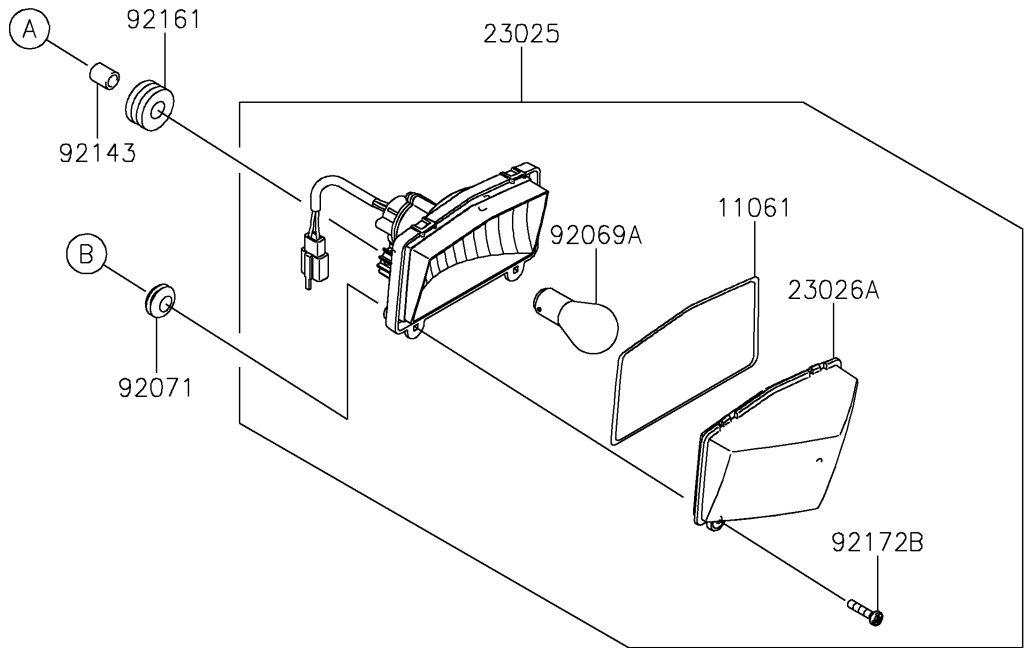

2024 KLX150L (Indonesia Only) PARTS DIAGRAM

Taillight(s)

F2720

2024 KLX150L (Indonesia Only) PARTS LIST

Taillight(s)

ITEM NAME	PART NUMBER	QUANTITY
GASKET, TAIL LAMP LENS (Ref # 11061)	11061-0393	1
COVER, LICENSE LAMP (Ref # 14092)	14092-0001	1
LAMP-ASSY, LICENCE (Ref # 23016)	23016-0657	1
LAMP-TAIL (Ref # 23025)	23025-0392	1
LENS, LICENCE LAMP (Ref # 23026)	23026-0035	1
LENS, TAIL LAMP (Ref # 23026A)	23026-0036	1
SCREW, TAPPING, 5X14 (Ref # 92009)	92009-1197	2
BULB, 12V 5W (Ref # 92069)	92069-1016	1
BULB, 12V 21/5W (Ref # 92069A)	92069-1084	1
GROMMET (Ref # 92071)	92071-024	2
DAMPER (Ref # 92075)	92075-1870	2
COLLAR, 6.8X10X13 (Ref # 92143)	92143-1825	2
DAMPER, 10X24X12 (Ref # 92161)	92161-2112	2
SCREW, 6X18 (Ref # 92172)	92172-0192	2
SCREW, TAPPING, 2.9X13 (Ref # 92172A)	92172-0343	2
SCREW, 4.2X19 (Ref # 92172B)	92172-0411	2
WASHER, 9X18X1 (Ref # 92200)	92200-1977	2