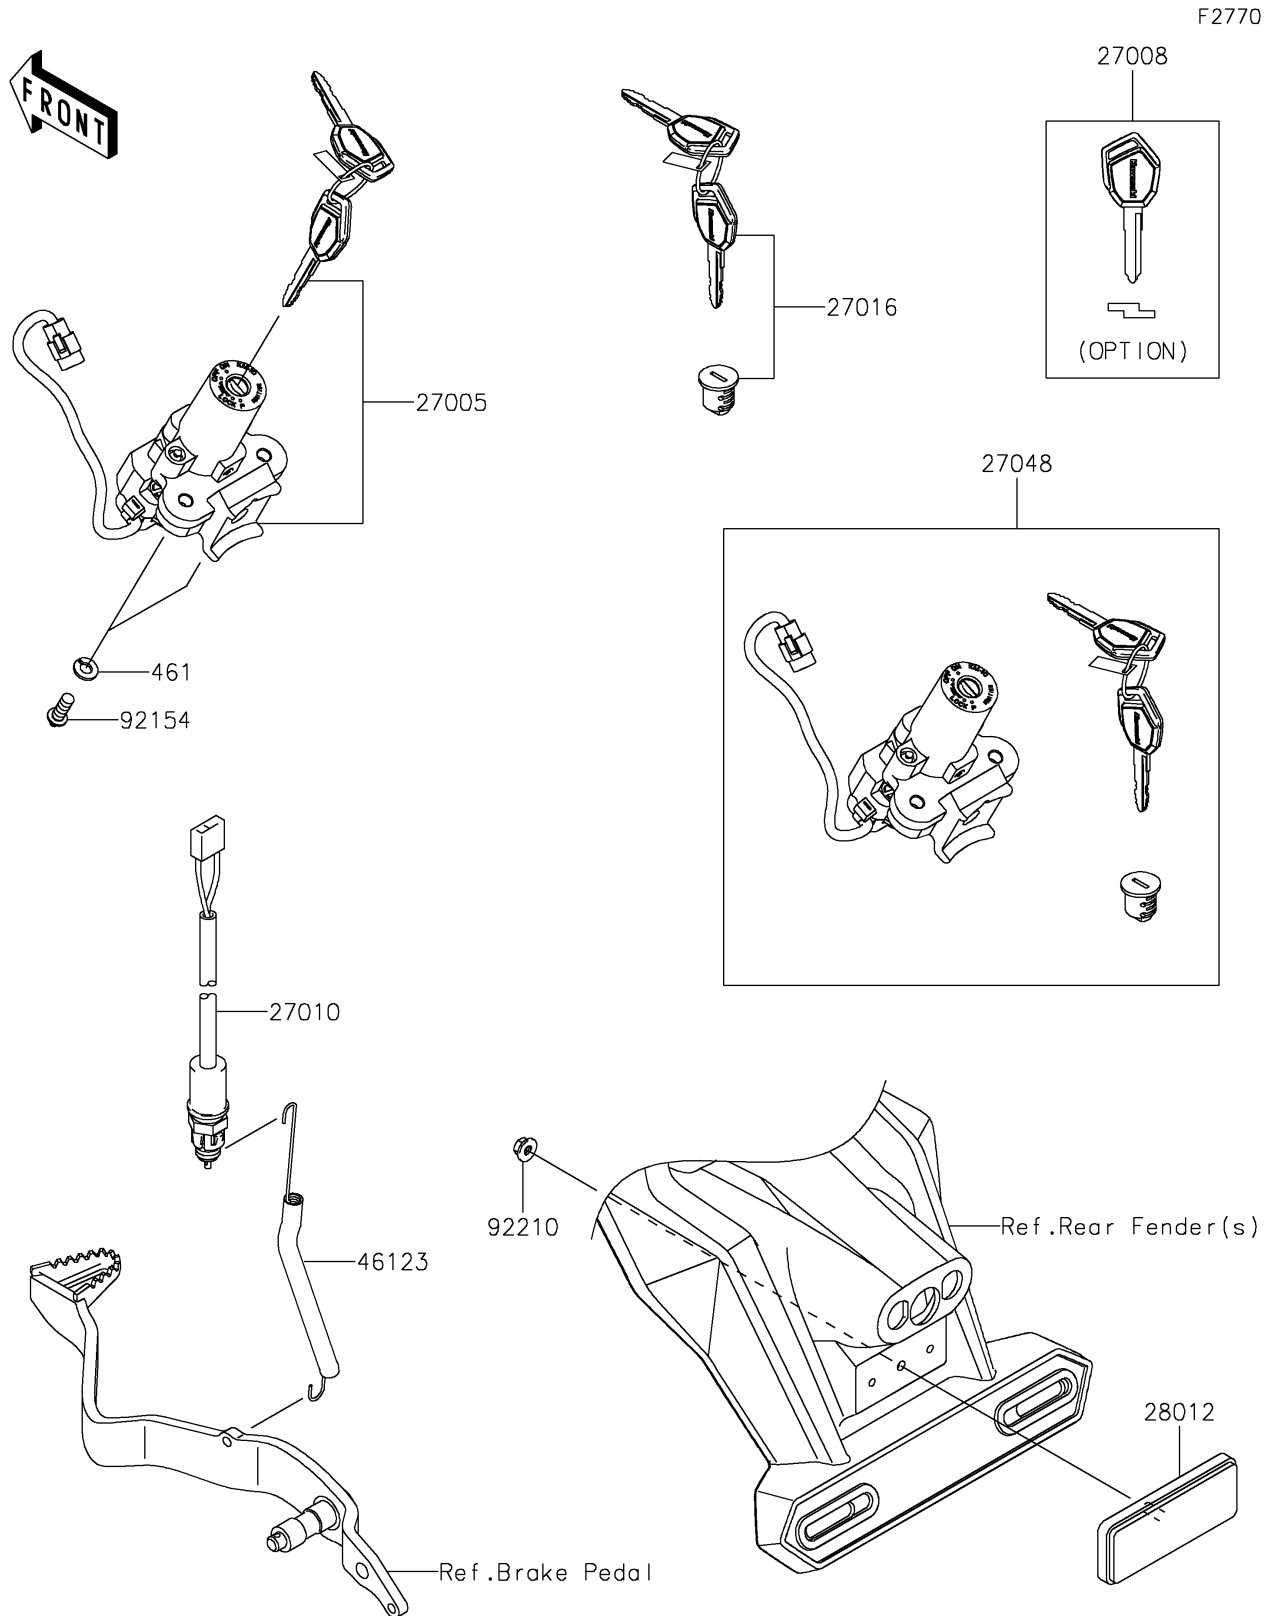

# 2024 KLX150L (Indonesia Only) PARTS DIAGRAM

## Ignition Switch

## 2024 KLX150L (Indonesia Only) PARTS LIST

### Ignition Switch

ITEM NAME	PART NUMBER	QUANTITY
SWITCH-ASSY-IGNITION (Ref # 27005)	27005-0720	1
KEY-LOCK,BLANK (Ref # 27008)	27008-0650	1
SWITCH,REAR BRAKE (Ref # 27010)	27010-0106	1
LOCK-ASSY,TANK CAP (Ref # 27016)	27016-5414	1
SWITCH-ASSY (Ref # 27048)	27048-5280	1
REFLECTOR-REFLEX,RR,FLAP (Ref # 28012)	28012-0064	1
SPRING-COMP (Ref # 46123)	46123-0007	1
BOLT,TORX,6X16,MEC (Ref # 92154)	92154-4408	2
NUT,5MM (Ref # 92210)	92210-1579	1
WASHER-SPRING,6MM (Ref # 461)	461DA0600	2