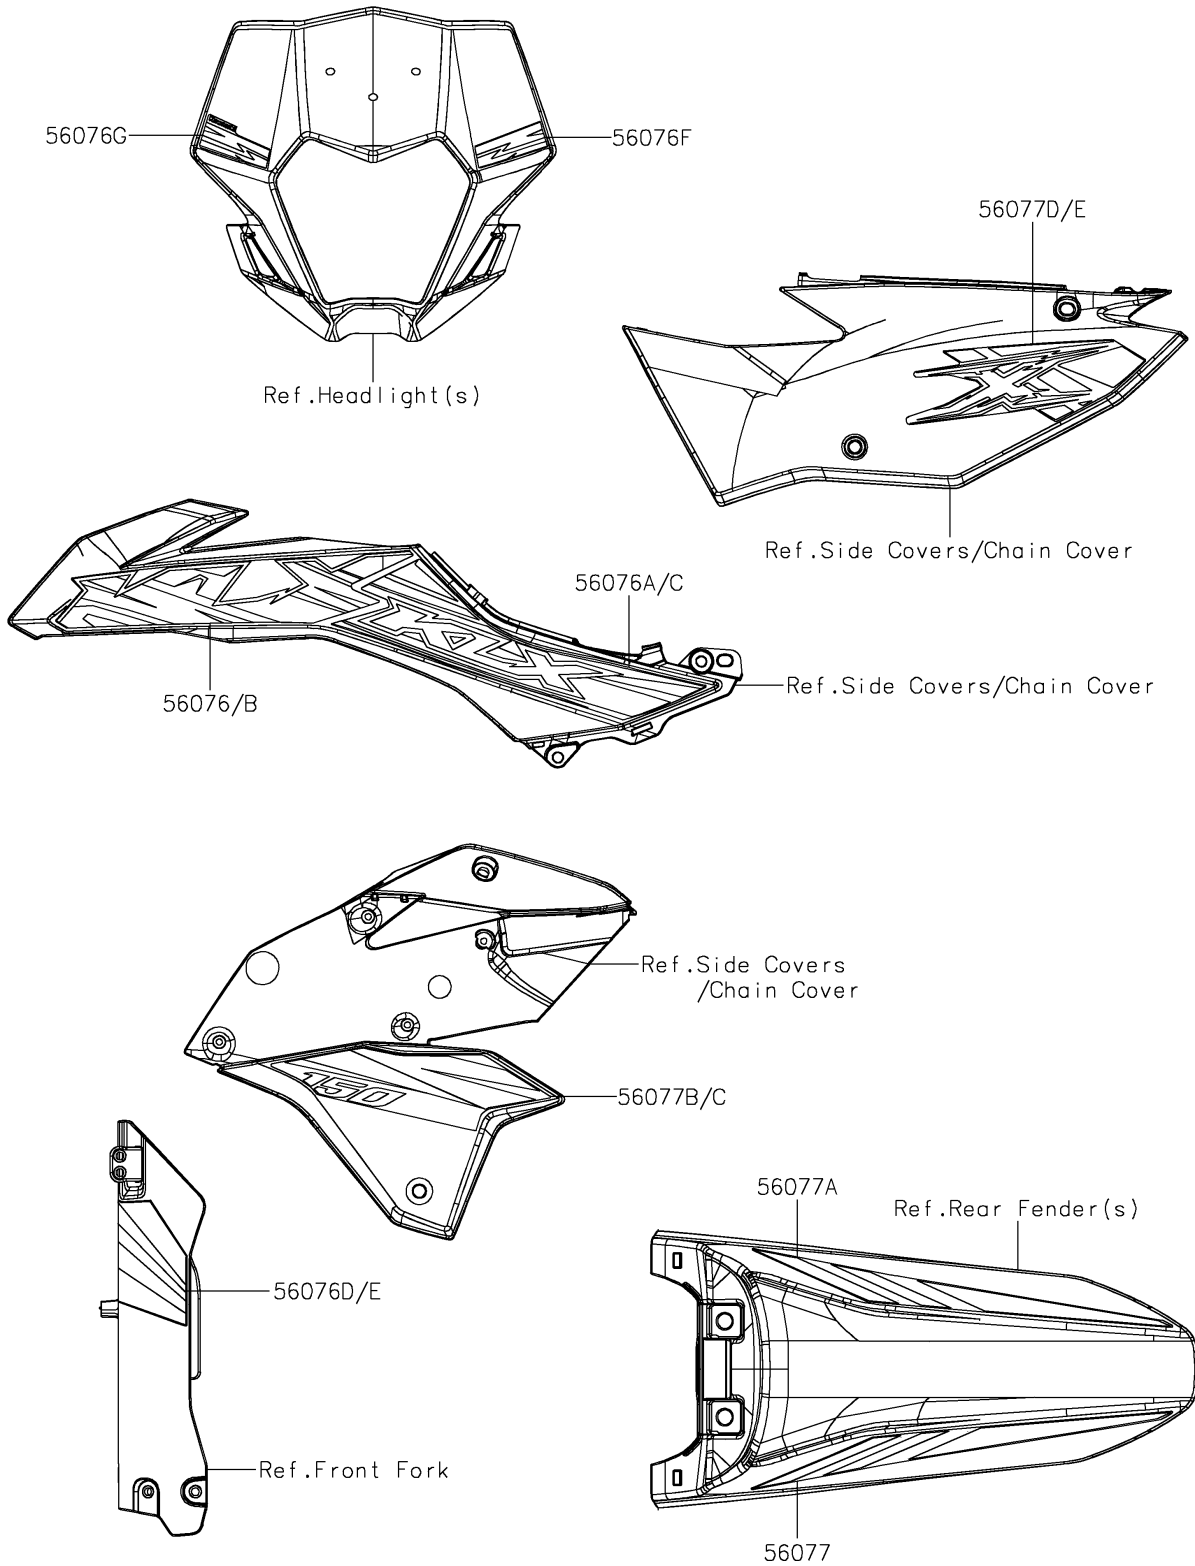

2025 KLX150L (Indonesia Only) PARTS DIAGRAM

Decals(N.Green)(KRAAN)

F2861B

2025 KLX150L (Indonesia Only) PARTS LIST

Decals(N.Green)(KRAAN)

ITEM NAME	PART NUMBER	QUANTITY
PATTERN,SHROUD,LH,UPP,FR (Ref # 56076)	56076-4438	1
PATTERN,SHROUD,LH,UPP,RR (Ref # 56076A)	56076-4439	1
PATTERN,SHROUD,RH,UPP,FR (Ref # 56076B)	56076-4440	1
PATTERN,SHROUD,RH,UPP,RR (Ref # 56076C)	56076-4441	1
PATTERN,GUARD,RH (Ref # 56076D)	56076-4442	1
PATTERN,GUARD,LH (Ref # 56076E)	56076-4443	1
PATTERN,HEAD LAMP COVER,LH (Ref # 56076F)	56076-4444	1
PATTERN,HEAD LAMP COVER,RH (Ref # 56076G)	56076-4445	1
PATTERN,RR FENDER,LH (Ref # 56077)	56077-0020	1
PATTERN,RR FENDER,RH (Ref # 56077A)	56077-0021	1
PATTERN,SHROUD,LH,LWR (Ref # 56077B)	56077-0022	1
PATTERN,SHROUD,RH,LWR (Ref # 56077C)	56077-0023	1
PATTERN,SIDE COVER,LH (Ref # 56077D)	56077-0317	1
PATTERN,SIDE COVER,RH (Ref # 56077E)	56077-0318	1