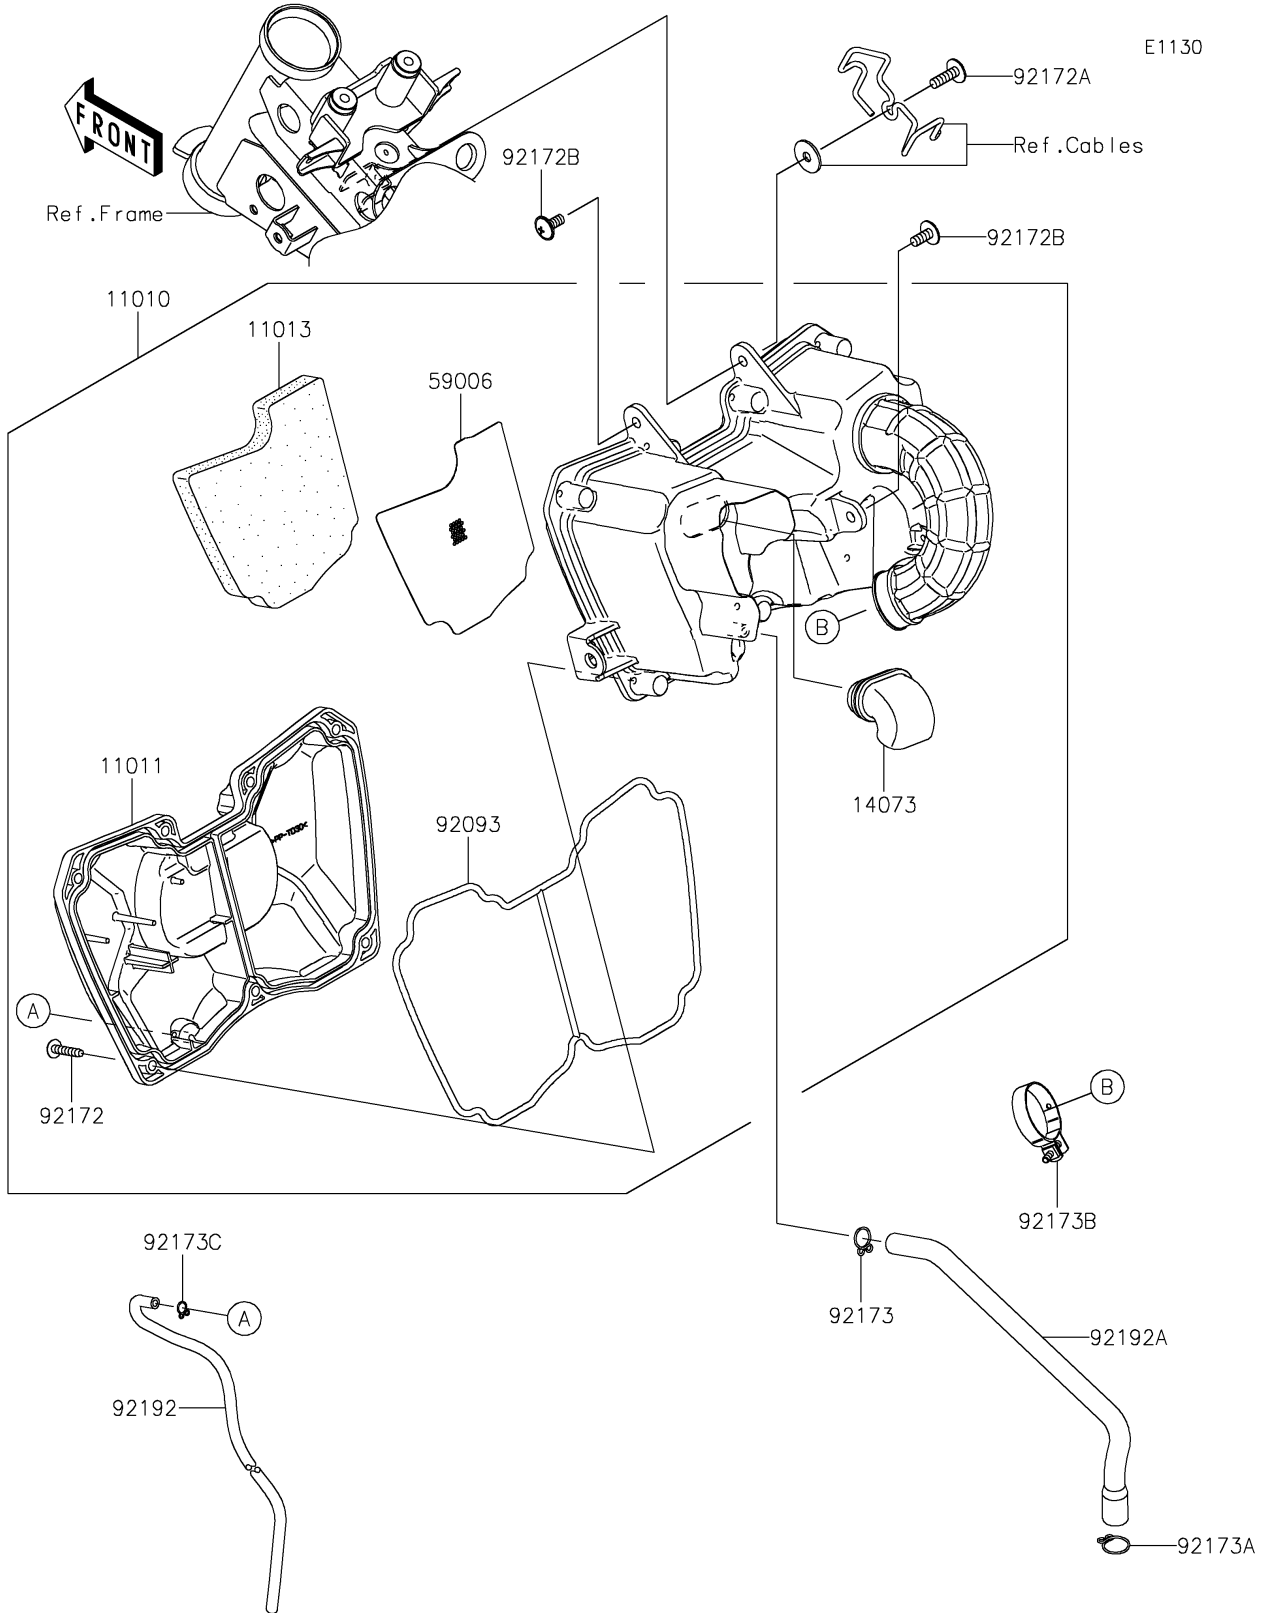

2025 Z125 PRO PARTS DIAGRAM

Air Cleaner

2025 Z125 PRO PARTS LIST

Air Cleaner

ITEM NAME	PART NUMBER	QUANTITY
FILTER-ASSY-AIR (Ref # 11010)	11010-0840	1
CASE-AIR FILTER,FR (Ref # 11011)	11011-0835	1
ELEMENT-AIR FILTER (Ref # 11013)	11013-0756	1
DUCT,INLET-SIDE (Ref # 14073)	14073-0819	1
ARRESTER-FLAME (Ref # 59006)	59006-0017	1
SEAL (Ref # 92093)	92093-0681	1
SCREW,5X25 (Ref # 92172)	92172-0891	7
SCREW,6X20 (Ref # 92172A)	92172-0907	1
SCREW,6X14 (Ref # 92172B)	92172-0960	2
CLAMP,11.6MM (Ref # 92173)	92173-0198	1
CLAMP,15MM (Ref # 92173A)	92173-0814	1
CLAMP,37MM (Ref # 92173B)	92173-1473	1
CLAMP,6.5MM (Ref # 92173C)	92173-1504	1
TUBE,DRAIN (Ref # 92192)	92192-1517	1
TUBE,BREATHER (Ref # 92192A)	92192-1603	1