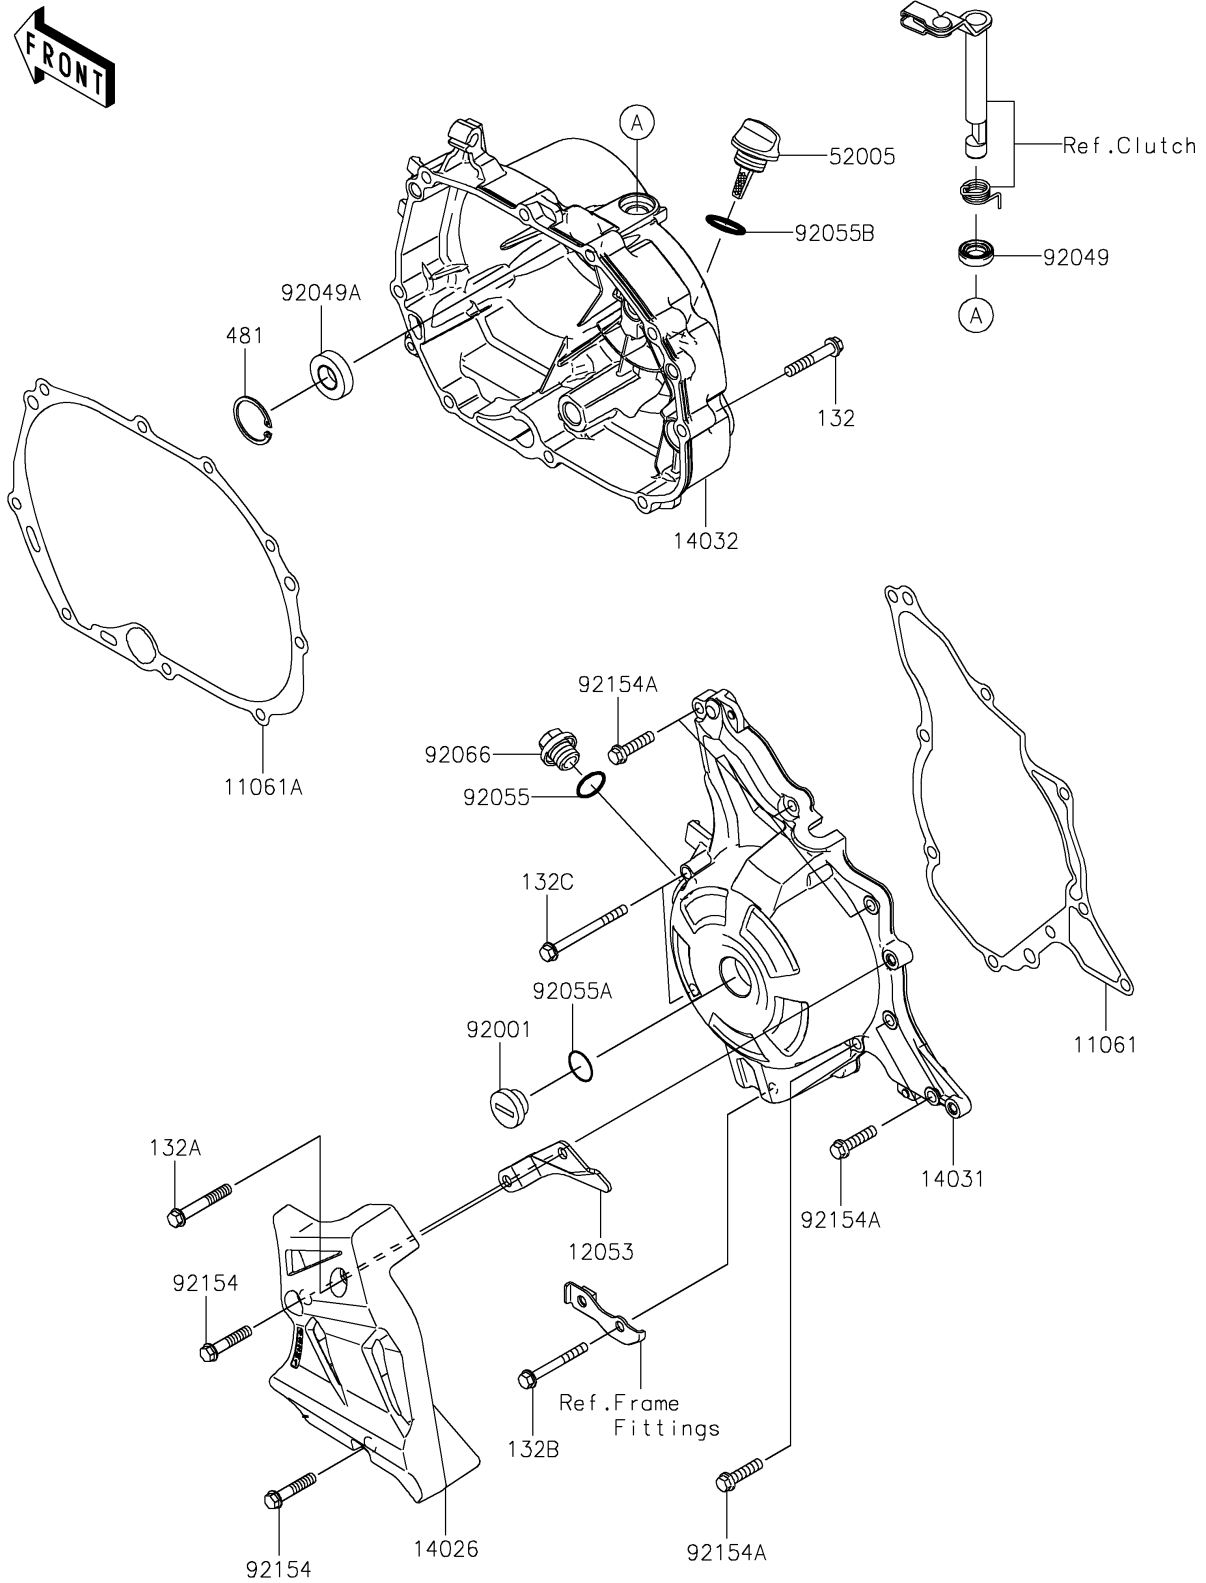

# 2025 Z125 PRO PARTS DIAGRAM

Engine Cover(s)

E1431

## 2025 Z125 PRO PARTS LIST

### Engine Cover(s)

ITEM NAME	PART NUMBER	QUANTITY
GASKET,GENERATOR (Ref # 11061)	11061-0125	1
GASKET,CLUTCH COVER (Ref # 11061A)	11061-0289	1
GUIDE-CHAIN (Ref # 12053)	12053-0233	1
COVER-CHAIN (Ref # 14026)	14026-0127	1
COVER-GENERATOR,F.M.GRAY (Ref # 14031)	14031-0575-26M	1
COVER-CLUTCH,F.M.GRAY (Ref # 14032)	14032-0634-26M	1
GAUGE,OIL LEVEL (Ref # 52005)	52005-0756	1
BOLT,GENERATOR COVER CAP (Ref # 92001)	92001-1827	1
SEAL-OIL,12X20X5.5 (Ref # 92049)	92049-0142	1
SEAL-OIL,AC0387E0 (Ref # 92049A)	92049-1595	1
RING-O,14.8X2.4 (Ref # 92055)	92055-0153	1
RING-O,25.7X2.4 (Ref # 92055A)	92055-0154	1
RING-O,20X2 (Ref # 92055B)	92055-0155	1
PLUG,14X10 (Ref # 92066)	92066-1571	1
BOLT,FLANGED,6X30 (Ref # 92154)	92154-1080	2
BOLT,FLANGED,6X25 (Ref # 92154A)	92154-2154	6
BOLT-FLANGED-SMALL,6X35 (Ref # 132)	132BA0635	9
BOLT-FLANGED-SMALL,6X40 (Ref # 132A)	132BA0640	1
BOLT-FLANGED-SMALL,6X45 (Ref # 132B)	132BA0645	1
BOLT-FLANGED-SMALL,6X60 (Ref # 132C)	132BA0660	2
CIRCLIP-TYPE-C,28MM (Ref # 481)	481J2800	1