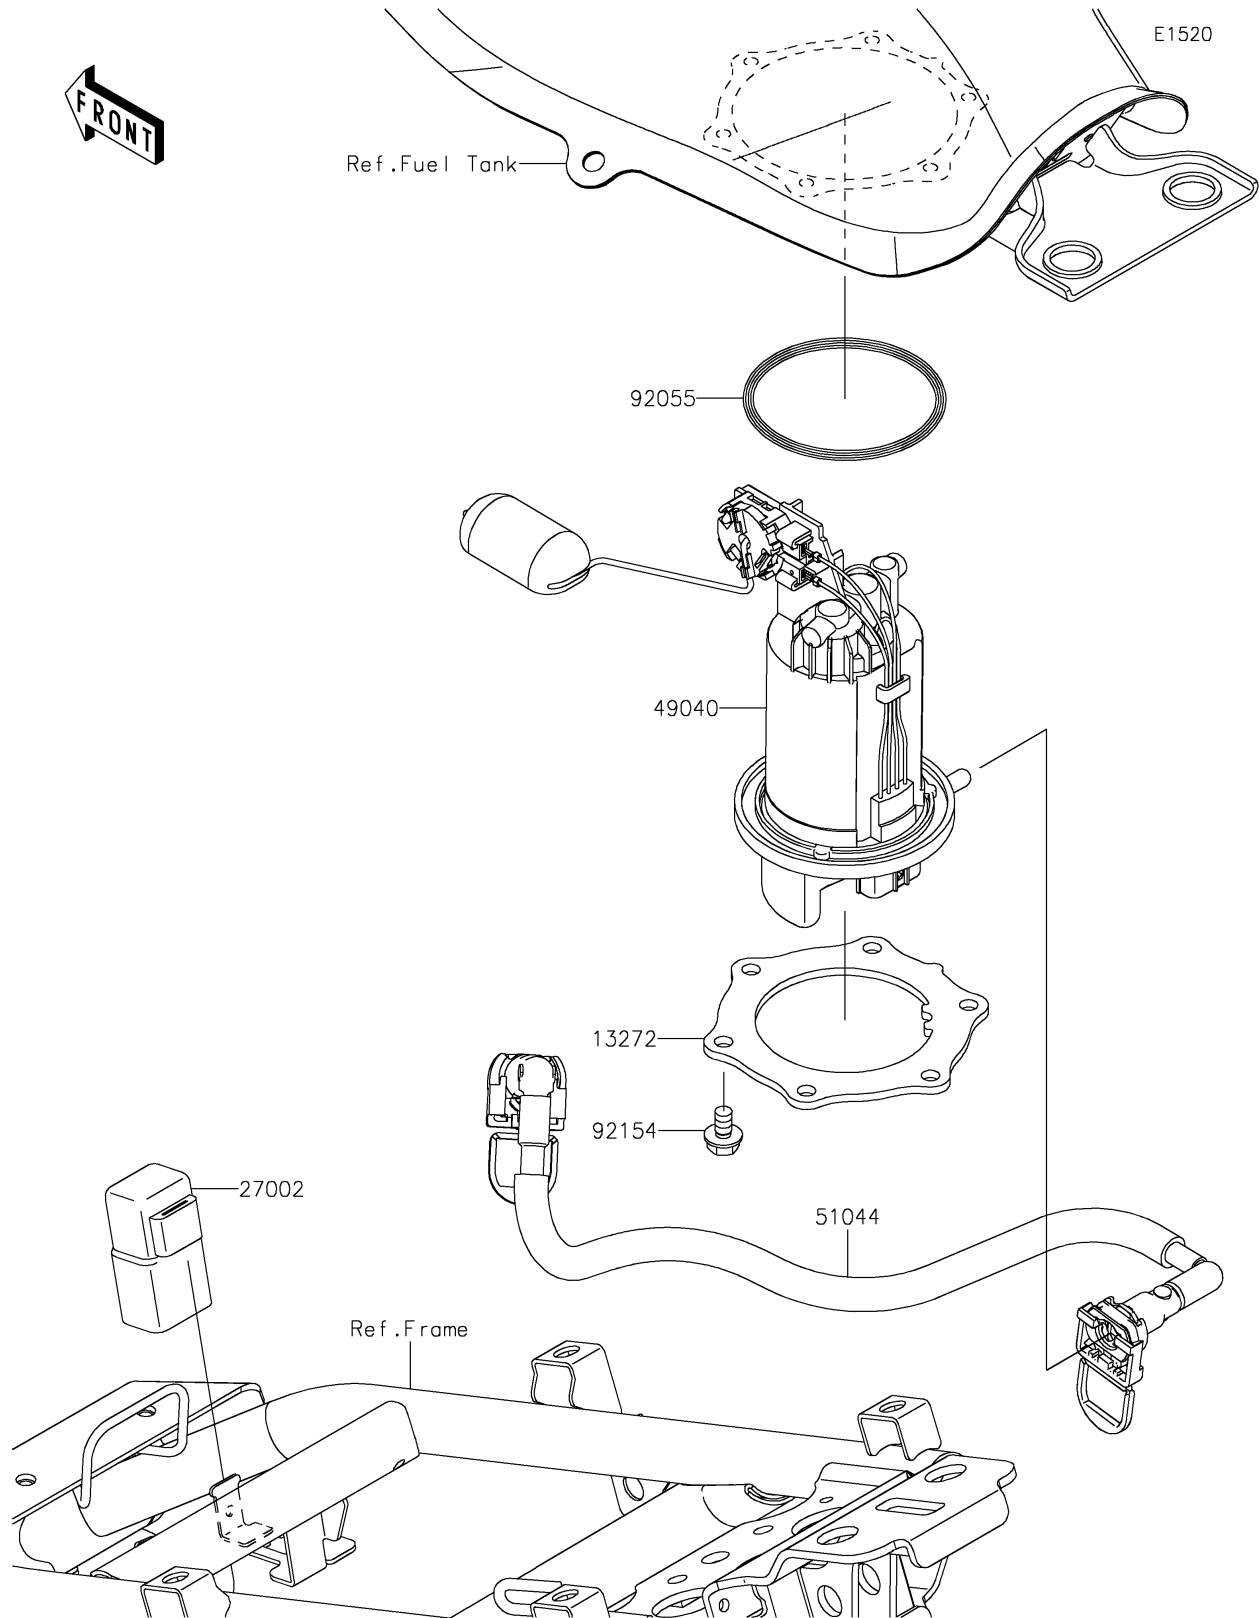

# 2025 Z125 PRO PARTS DIAGRAM

## Fuel Pump

## 2025 Z125 PRO PARTS LIST

### Fuel Pump

ITEM NAME	PART NUMBER	QUANTITY
PLATE,FUEL PUMP (Ref # 13272)	13272-1957	1
RELAY-ASSY (Ref # 27002)	27002-1086	1
PUMP-FUEL (Ref # 49040)	49040-0774	1
TUBE-ASSY (Ref # 51044)	51044-0805	1
RING-O,66.6X3.5 (Ref # 92055)	92055-0838	1
BOLT,FLANGED,6X12 (Ref # 92154)	92154-2335	6