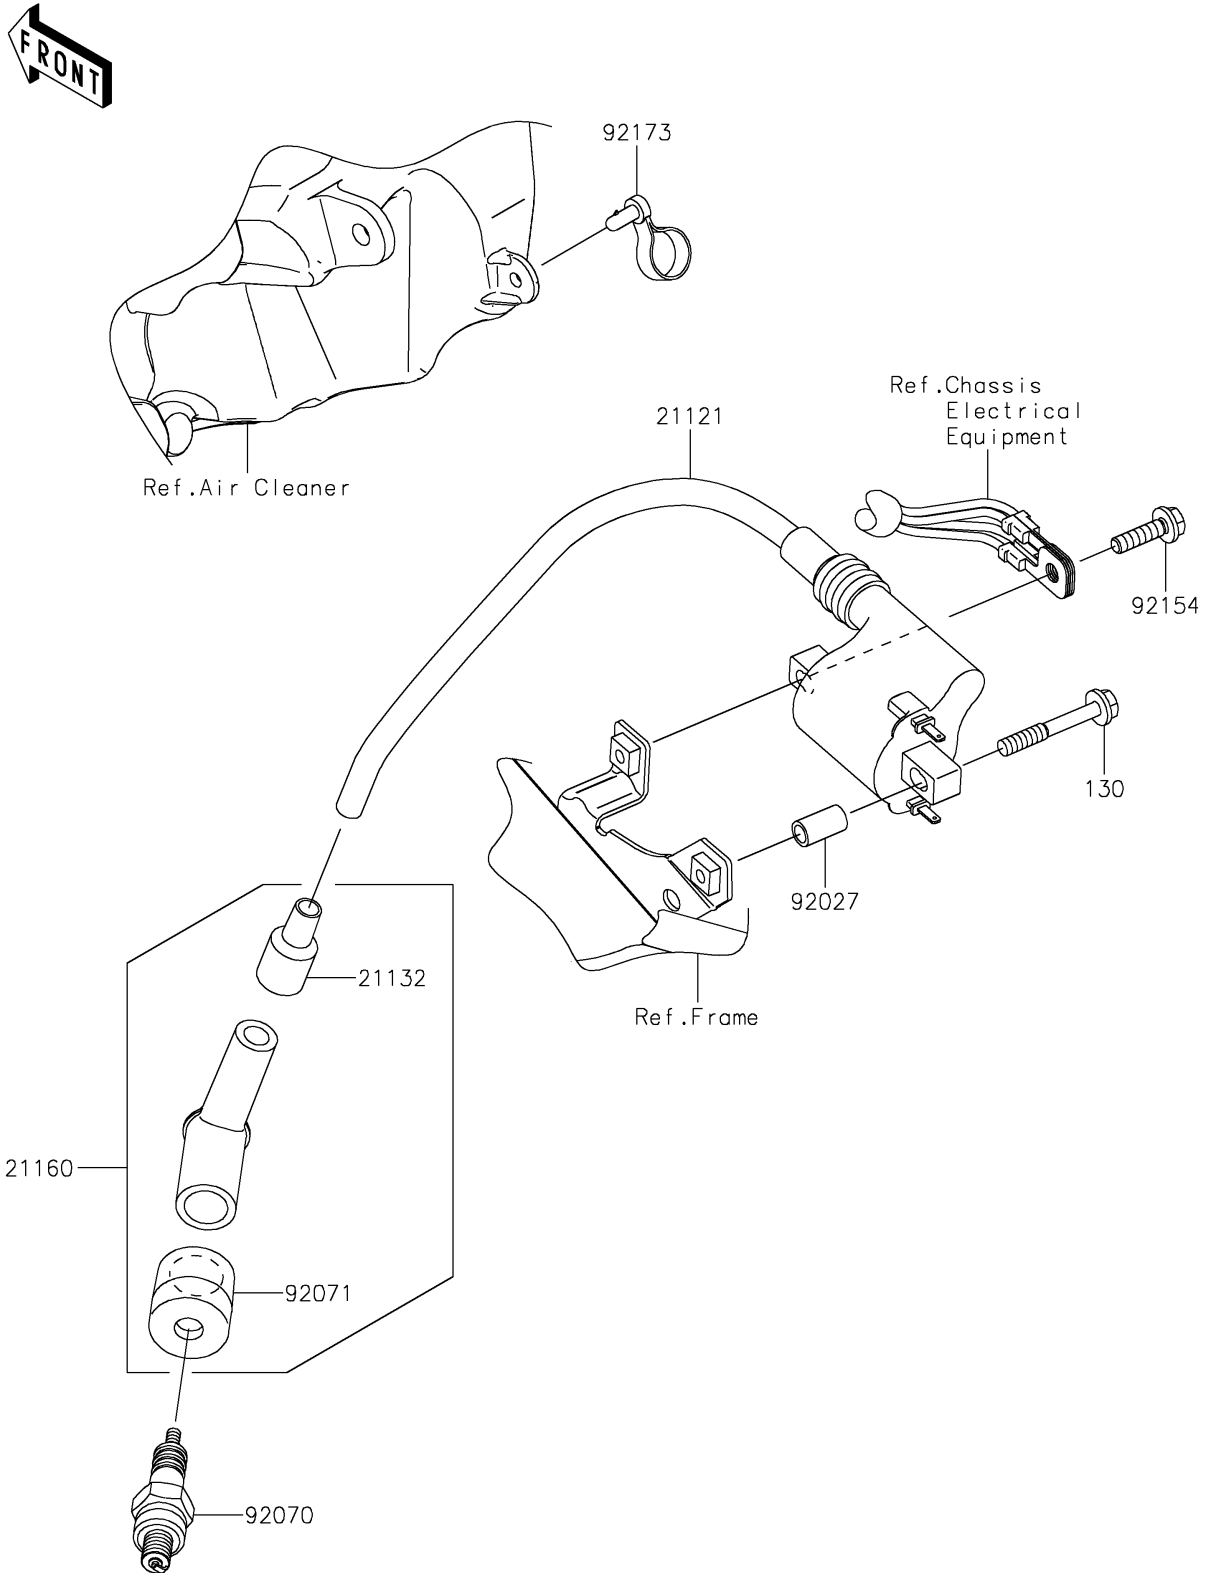

2025 Z125 PRO PARTS DIAGRAM

Ignition System

E1830

2025 Z125 PRO PARTS LIST

Ignition System

ITEM NAME	PART NUMBER	QUANTITY
COIL-IGNITION (Ref # 21121)	21121-0727	1
GROMMET,HIGH TENSION (Ref # 21132)	21132-005	1
CAP-ASSY-PLUG (Ref # 21160)	21160-1085	1
COLLAR,5.6X8X14.5 (Ref # 92027)	92027-1789	1
PLUG-SPARK,CR6HSA(NGK) (Ref # 92070)	92070-0023	1
GROMMET,PLUG CAP (Ref # 92071)	92071-1184	1
BOLT,FLANGED,5X18 (Ref # 92154)	92154-0785	1
CLAMP,SPEED,L=58 (Ref # 92173)	92173-1077	1
BOLT-FLANGED,5X35 (Ref # 130)	130BA0535	1