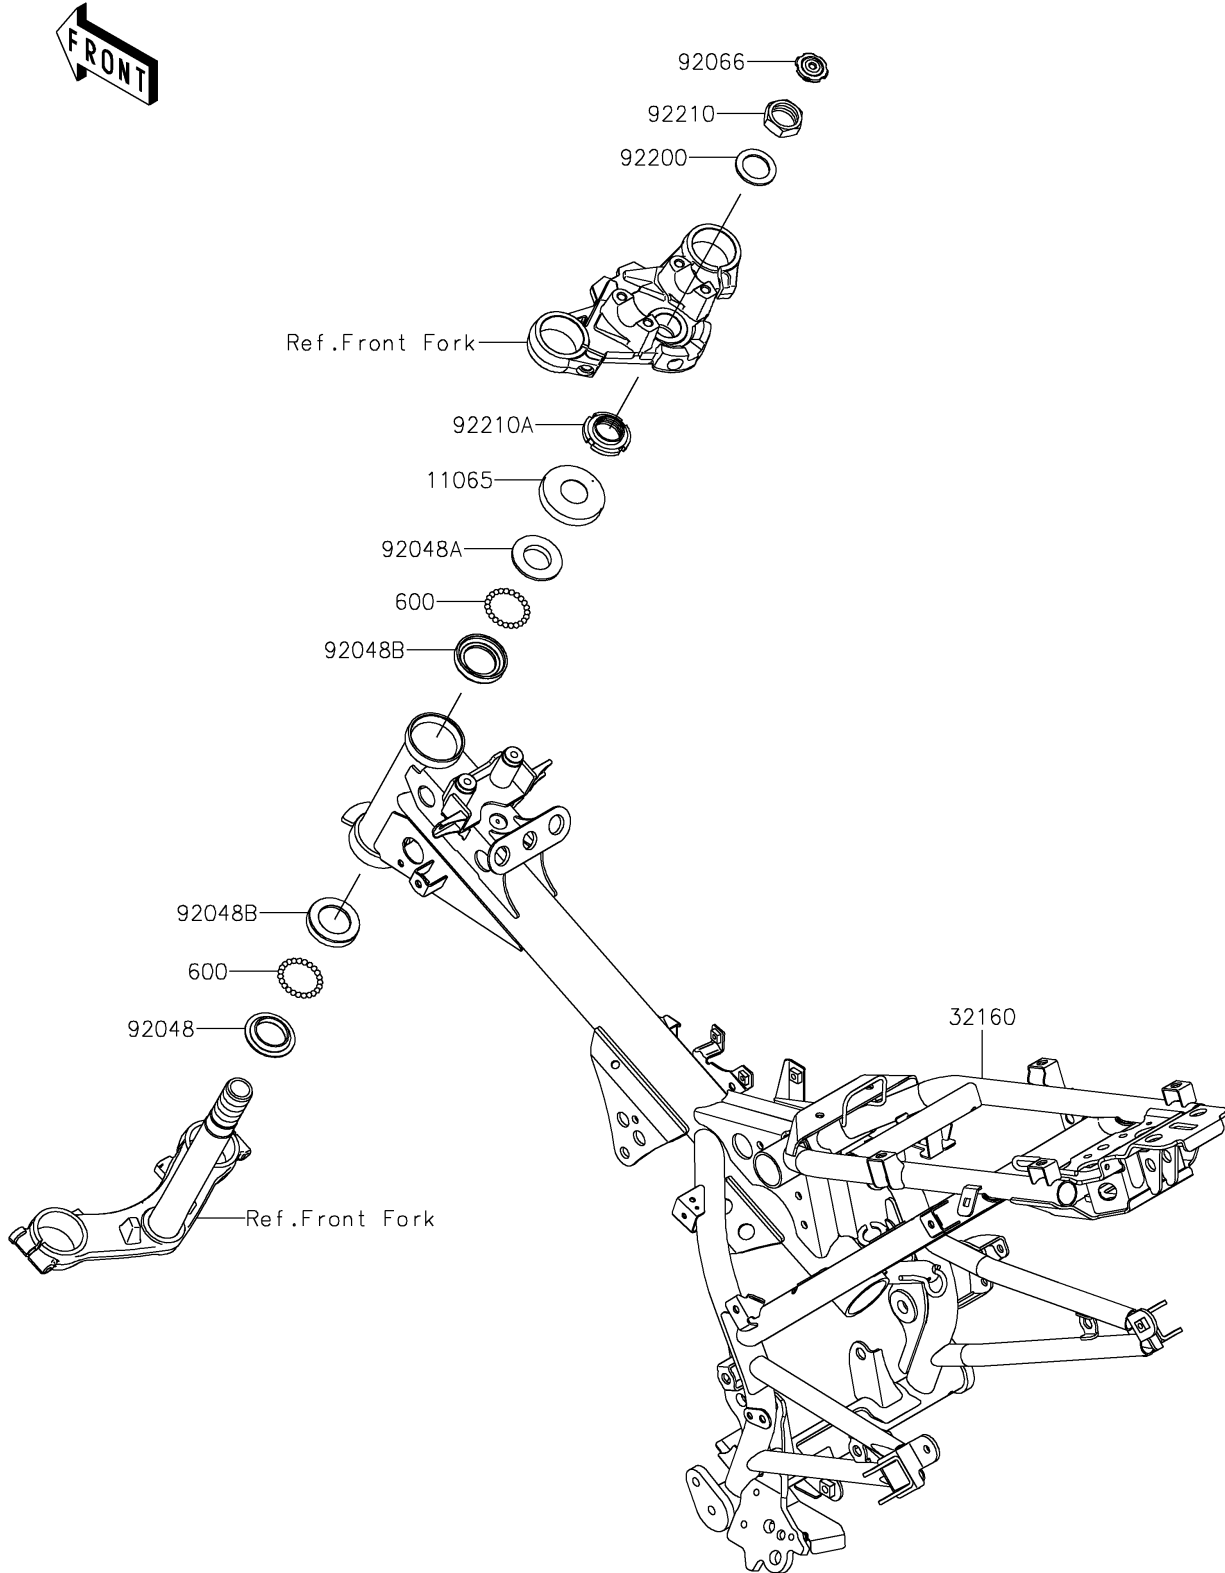

2025 Z125 PRO PARTS DIAGRAM

Frame

F2120

2025 Z125 PRO PARTS LIST

Frame

ITEM NAME	PART NUMBER	QUANTITY
CAP,STEERING (Ref # 11065)	11065-0935	1
FRAME-COMP,BLACK (Ref # 32160)	32160-1835-10	1
RACE,STEERING STEM BEARING (Ref # 92048)	92048-0034	1
RACE,STEERING STEM BEARING (Ref # 92048A)	92048-0035	1
RACE,STEERING STEM BEARING (Ref # 92048B)	92048-0038	2
PLUG,STEERING (Ref # 92066)	92066-0826	1
WASHER,24.5X36X2.3 (Ref # 92200)	92200-1752	1
NUT,LOCK,24MM (Ref # 92210)	92210-0467	1
NUT,24MM (Ref # 92210A)	92210-0614	1
BALL-STEEL,3/16 (Ref # 600)	600A0600	46