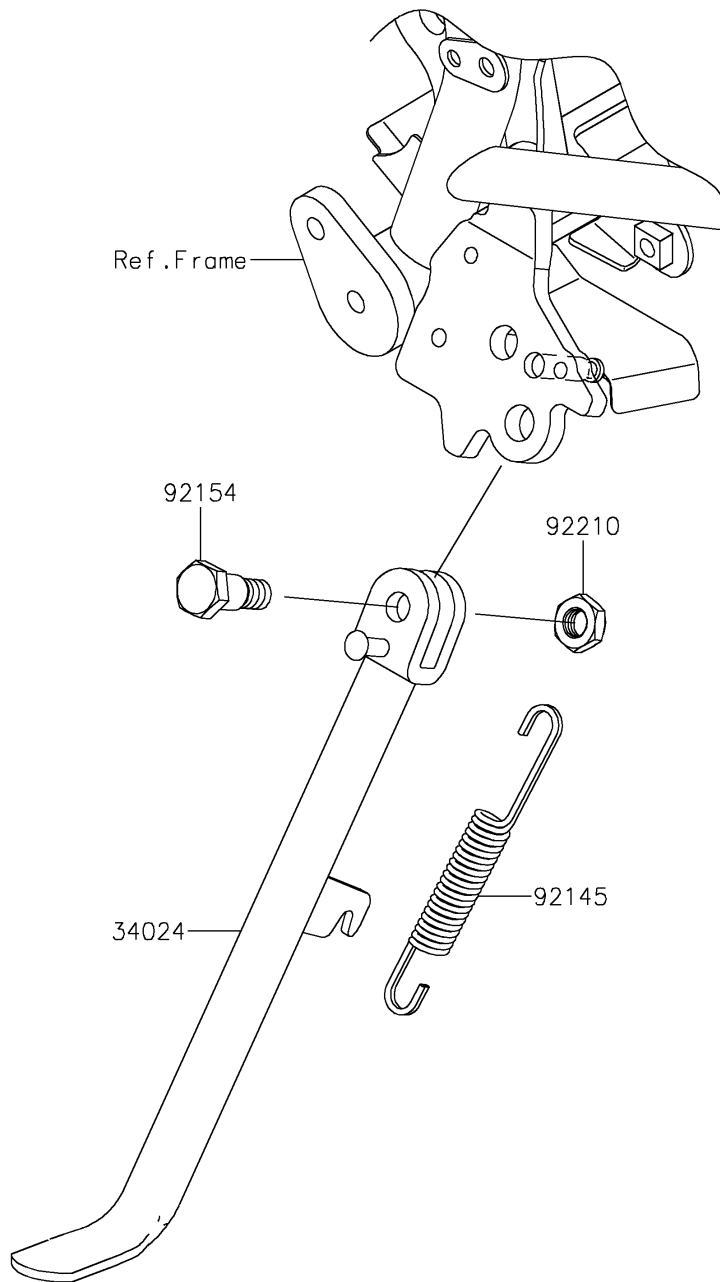

2025 Z125 PRO PARTS DIAGRAM

Stand(s)

F2190

2025 Z125 PRO PARTS LIST

Stand(s)

ITEM NAME	PART NUMBER	QUANTITY
STAND-SIDE,BLACK (Ref # 34024)	34024-0044-18R	1
SPRING,SIDE STAND (Ref # 92145)	92145-1819	1
BOLT,SIDE STAND (Ref # 92154)	92154-0976	1
NUT,LOCK,10MM (Ref # 92210)	92210-1509	1