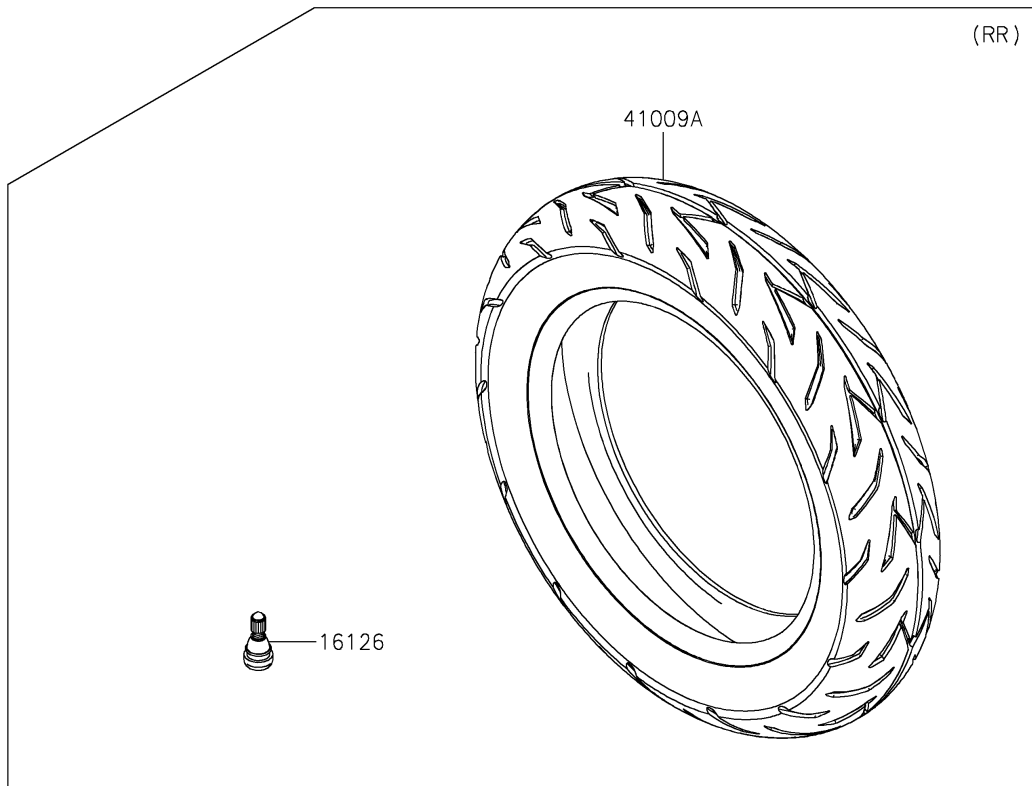

# 2025 Z125 PRO PARTS DIAGRAM

Tires

## 2025 Z125 PRO PARTS LIST

### Tires

ITEM NAME	PART NUMBER	QUANTITY
VALVE,TIRE (Ref # 16126)	16126-1140	2
TIRE,FR,100/90-12 49J,NR77U(IRC) (Ref # 41009)	41009-0698	1
TIRE,RR,120/70-12 51L,NR77U (Ref # 41009A)	41009-0699	1