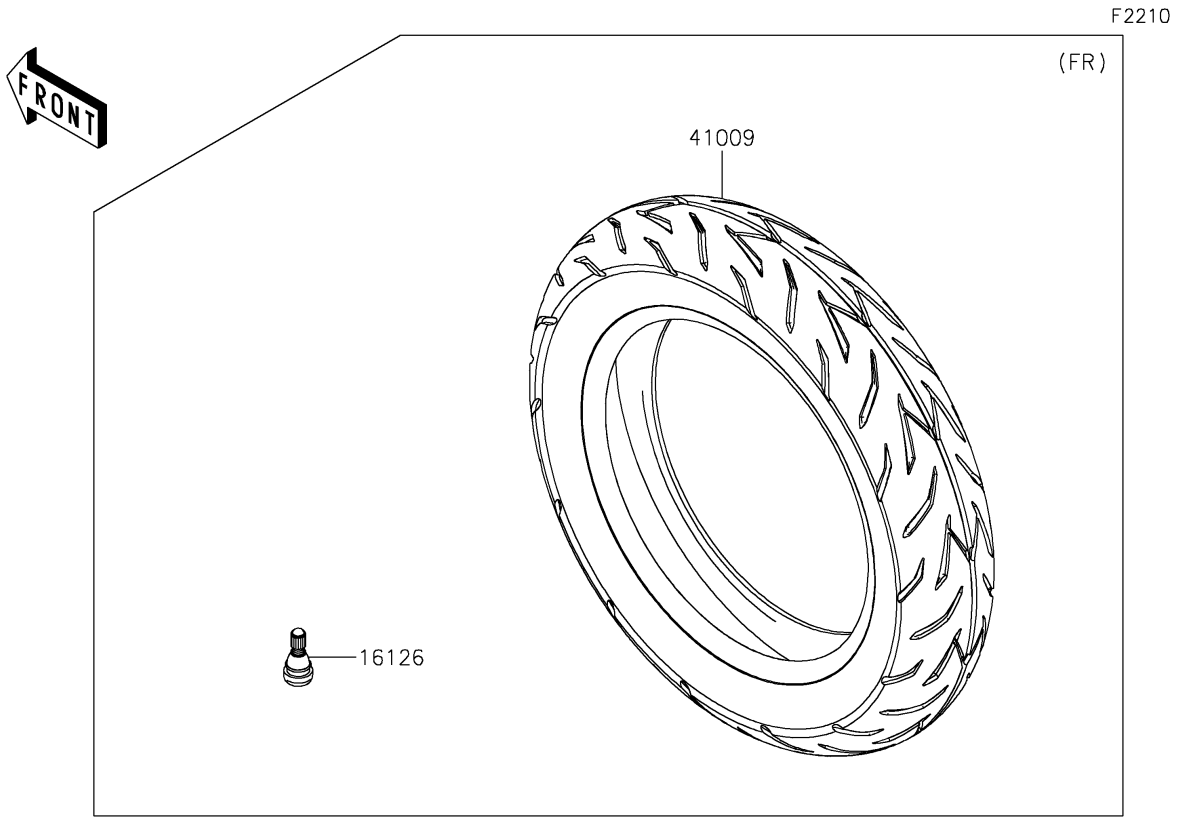

# 2025 Z125 PRO PARTS DIAGRAM

Tires

## 2025 Z125 PRO PARTS LIST

### Tires

ITEM NAME	PART NUMBER	QUANTITY
VALVE,TIRE (Ref # 16126)	16126-1140	2
TIRE,FR,100/90-12 49J,NR77U(IRC) (Ref # 41009)	41009-0698	1
TIRE,RR,120/70-12 51L,NR77U (Ref # 41009A)	41009-0699	1