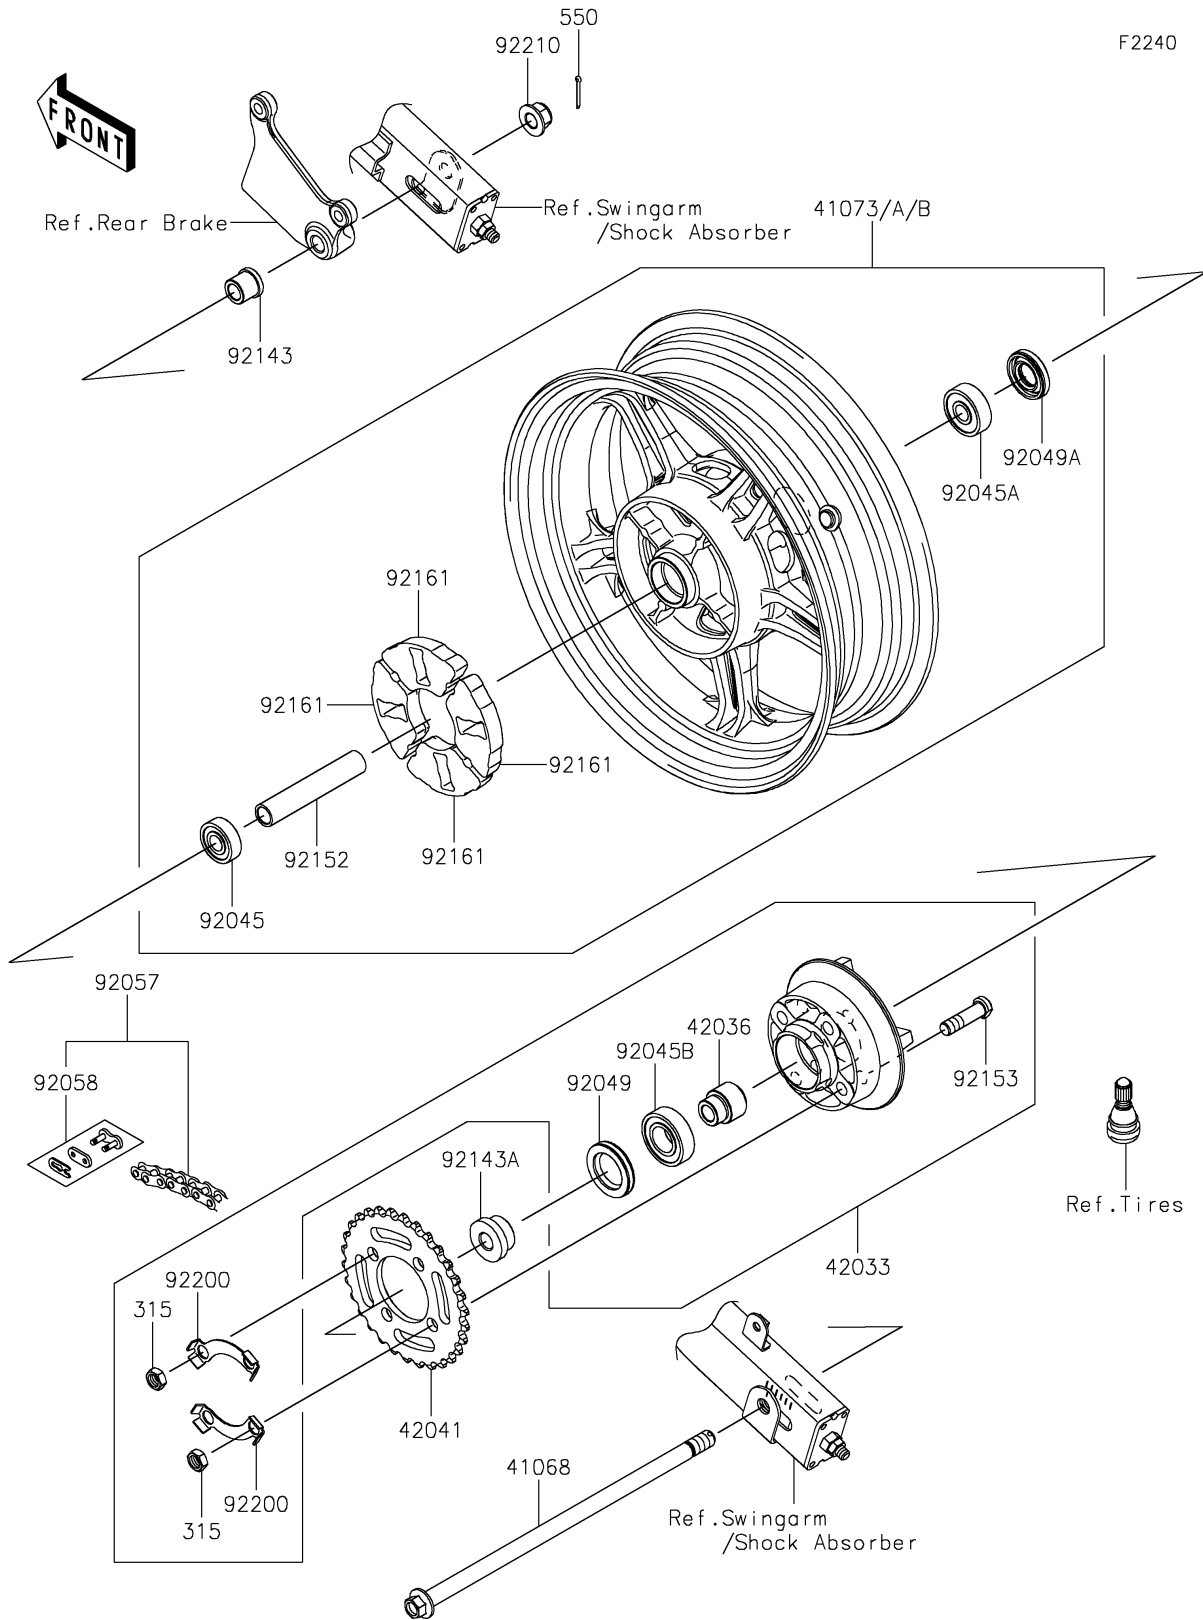

# 2025 Z125 PRO PARTS DIAGRAM

## Rear Wheel/Chain

## 2025 Z125 PRO PARTS LIST

### Rear Wheel/Chain

ITEM NAME	PART NUMBER	QUANTITY
AXLE,12X290 (Ref # 41068)	41068-0610	1
WHEEL-ASSY,RR,GOLD (Ref # 41073A)	41073-0673-63J	1
WHEEL-ASSY,RR,G.BLACK (Ref # 41073B)	41073-0673-QT	1
COUPLING-ASSY,RR HUB (Ref # 42033)	42033-0575	1
SLEEVE,RR HUB COUPLING,L=29 (Ref # 42036)	42036-1292	1
SPROCKET-HUB,30T (Ref # 42041)	42041-0154	1
BEARING-BALL,6201-LLHC3P6 (Ref # 92045)	92045-0161	1
BEARING-BALL,6301-LLHC3P6 (Ref # 92045A)	92045-0162	1
BEARING-BALL,6004-LUC3P6 (Ref # 92045B)	92045-0163	1
SEAL-OIL,SC26X42X8 (Ref # 92049)	92049-1490	1
SEAL-OIL,KCY19X37X7 (Ref # 92049A)	92049-1491	1
CHAIN,DRIVE,DID420AD (Ref # 92057)	92057-0738	1
JOINT-CHAIN (Ref # 92058)	92058-0050	1
COLLAR,RR AXLE,L=19 (Ref # 92143)	92143-1420	1
COLLAR,RR AXLE,LH,L=17 (Ref # 92143A)	92143-1533	1
COLLAR,12.7X17.3X94.5 (Ref # 92152)	92152-2140	1
BOLT,10X36 (Ref # 92153)	92153-1120	4
DAMPER,RR HUB SHOCK (Ref # 92161)	92161-0084	4
WASHER,LOCK (Ref # 92200)	92200-0903	2
NUT,LOCK,FLANGED,12MM (Ref # 92210)	92210-1513	1
NUT-HEX-FINE,10MM (Ref # 315)	315BA1000	4
PIN-COTTER,2.5X20 (Ref # 550)	550AA2520	1