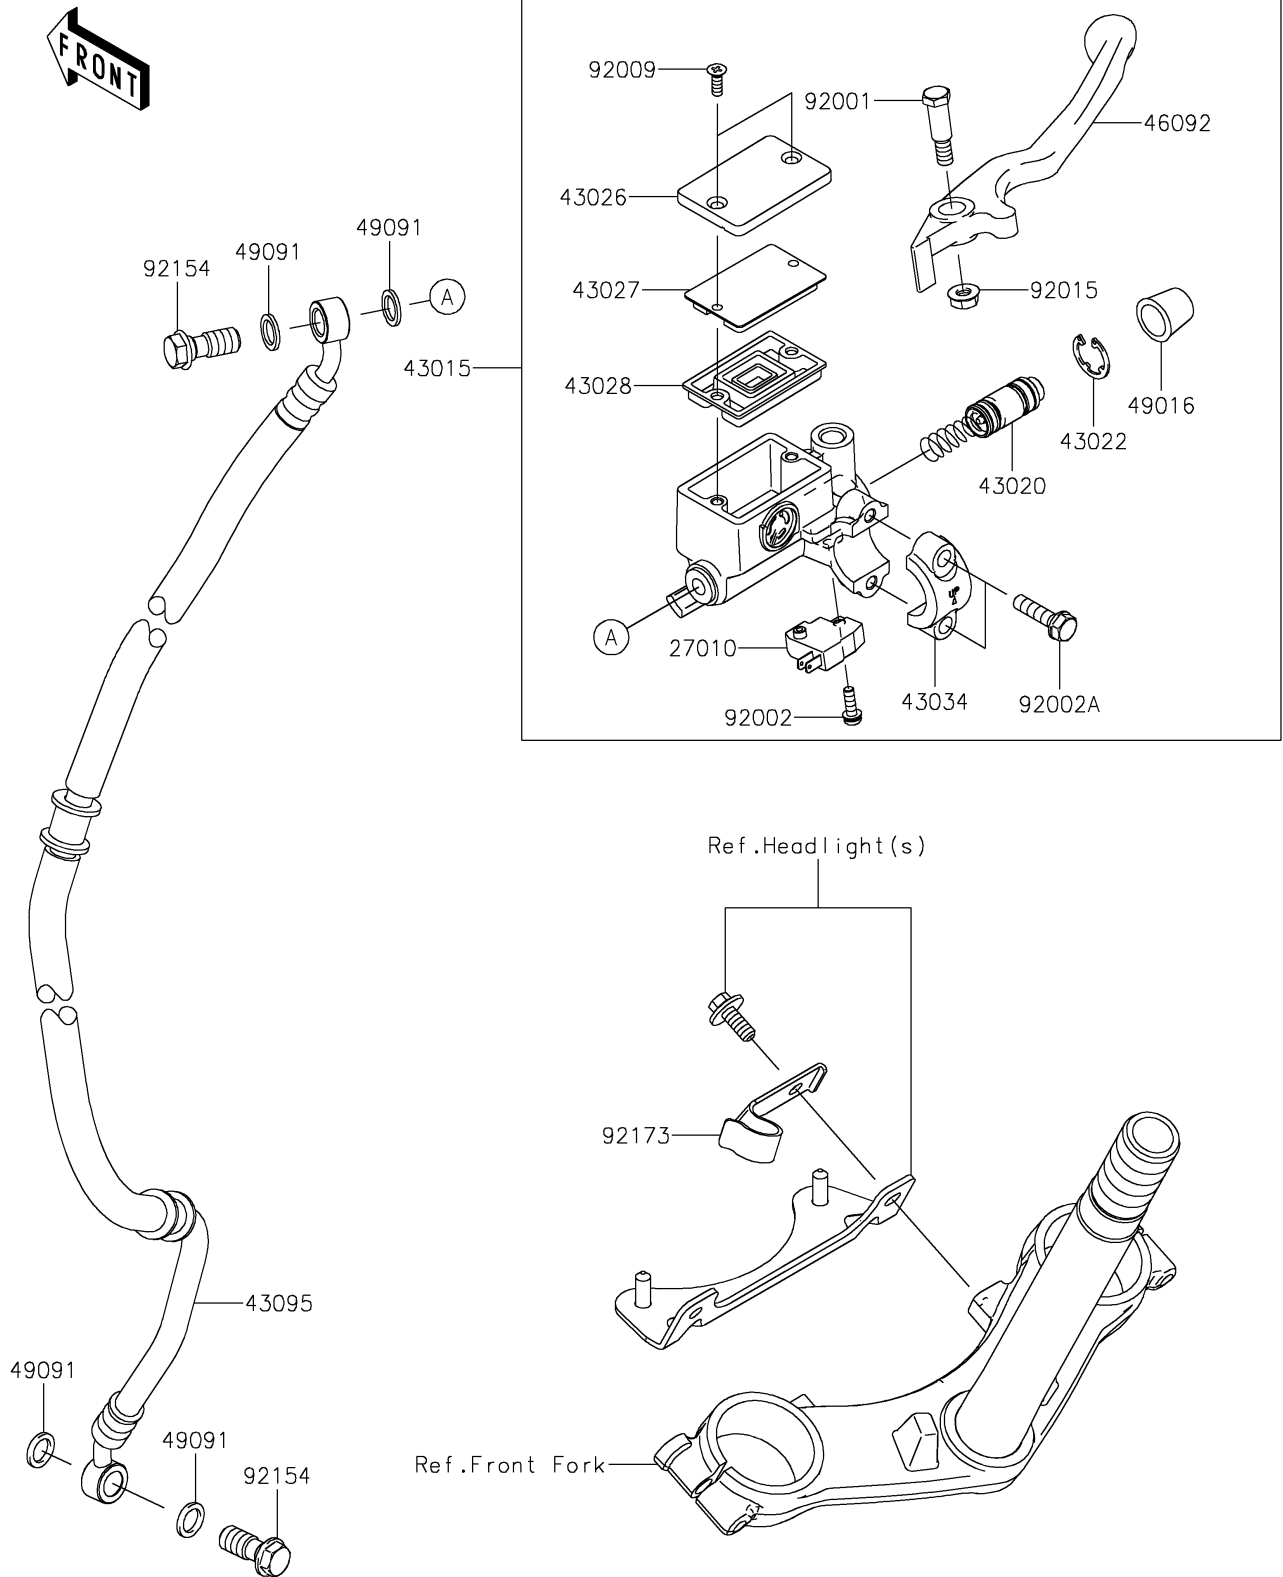

# 2025 Z125 PRO PARTS DIAGRAM

## Front Master Cylinder

F2291

## 2025 Z125 PRO PARTS LIST

### Front Master Cylinder

ITEM NAME	PART NUMBER	QUANTITY
SWITCH,BRAKE (Ref # 27010)	27010-0762	1
CYLINDER-ASSY-MASTER (Ref # 43015)	43015-0680	1
PISTON-COMP-BRAKE (Ref # 43020)	43020-1095	1
STOPPER-BRAKE,PISTON (Ref # 43022)	43022-1010	1
CAP-BRAKE (Ref # 43026)	43026-1082	1
PLATE-DIAPHRAGM (Ref # 43027)	43027-1057	1
DIAPHRAGM (Ref # 43028)	43028-1061	1
HOLDER-BRAKE,MASTER CYLINDER (Ref # 43034)	43034-1016	1
HOSE-BRAKE,FR,807MM (Ref # 43095)	43095-0903	1
LEVER-GRIP,FR BRAKE (Ref # 46092)	46092-0553	1
COVER-SEAL,MASTER CYLINDER (Ref # 49016)	49016-1044	1
WASHER-SEAL,10.1X14.5X1.5 (Ref # 49091)	49091-0001	4
BOLT,FRONT BRAKE LEVER (Ref # 92001)	92001-1728	1
BOLT,SCREW,4X12 (Ref # 92002)	92002-1323	1
BOLT (Ref # 92002A)	92002-1894	2
SCREW,4MM (Ref # 92009)	92009-1458	2
NUT,FLANGED,6MM,BLACK (Ref # 92015)	92015-1233	1
BOLT,FLANGED,10X23 (Ref # 92154)	92154-0732	2
CLAMP (Ref # 92173)	92173-1541	1