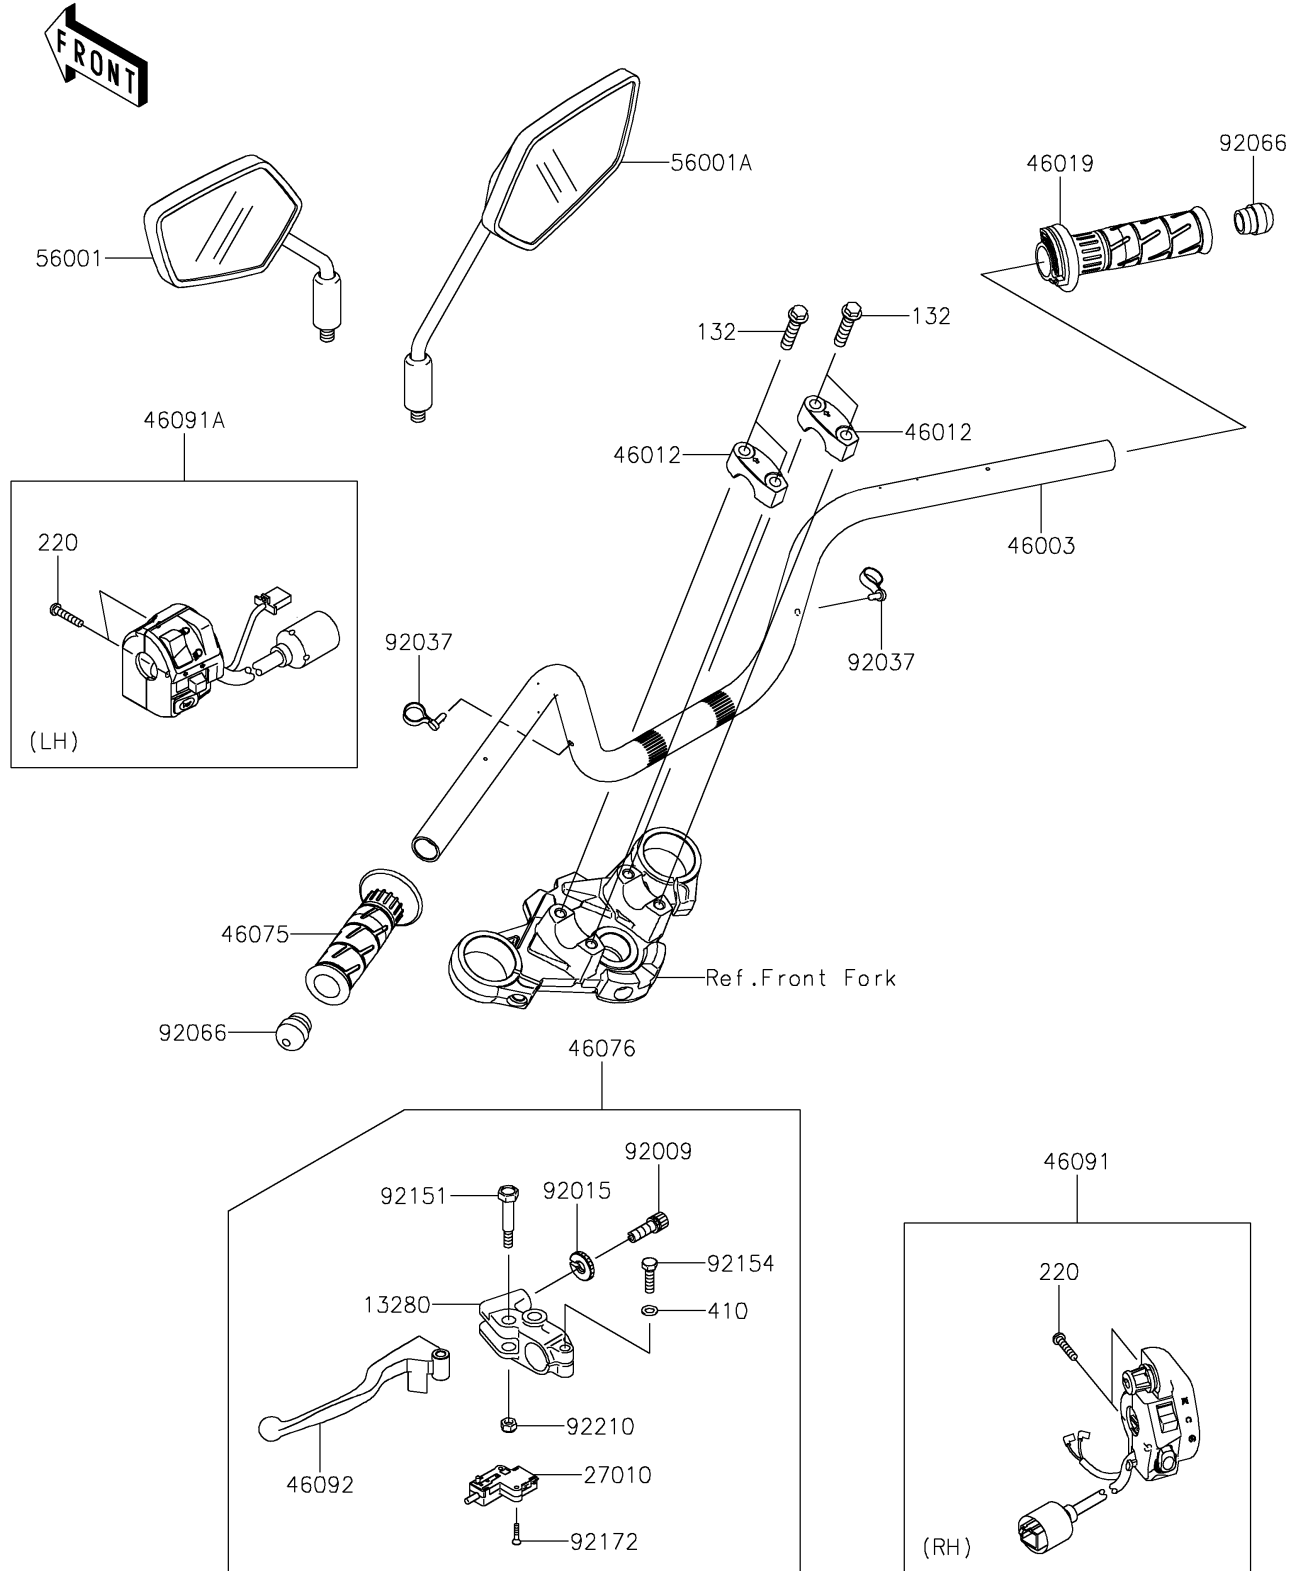

2025 Z125 PRO PARTS DIAGRAM

Handlebar

F2310

2025 Z125 PRO PARTS LIST

Handlebar

ITEM NAME	PART NUMBER	QUANTITY
HOLDER,CLUTCH LEVER (Ref # 13280)	13280-0105	1
SWITCH,CLUTCH (Ref # 27010)	27010-0729	1
HANDLE,F.S.BLACK (Ref # 46003)	46003-0655-18R	1
HOLDER-HANDLE,UPP,F.S.BLACK (Ref # 46012)	46012-0101-18R	2
GRIP-ASSY,THROTTLE (Ref # 46019)	46019-0047	1
GRIP (Ref # 46075)	46075-0606	1
LEVER-ASSY-GRIP,CLUTCH (Ref # 46076)	46076-0147	1
HOUSING-ASSY-CONTROL,RH (Ref # 46091)	46091-0318	1
HOUSING-ASSY-CONTROL,LH (Ref # 46091A)	46091-0403	1
LEVER-GRIP,CLUTCH (Ref # 46092)	46092-0567	1
MIRROR-ASSY,LH (Ref # 56001)	56001-0312	1
MIRROR-ASSY,RH (Ref # 56001A)	56001-0313	1
SCREW,CABLE ADJUST,8MM,BLACK (Ref # 92009)	92009-1134	1
NUT,CABLE ADJUST LOCK,8MM,BLK (Ref # 92015)	92015-1197	1
CLAMP,SPEED,L=58 (Ref # 92037)	92037-1163	2
PLUG (Ref # 92066)	92066-0825	2
BOLT,LEVER SET (Ref # 92151)	92151-1986	1
BOLT,UPSET,6X22 (Ref # 92154)	92154-1422	1
SCREW-CSK-CROS,3X16 (Ref # 92172)	92172-1187	2
NUT,LOCK,6MM (Ref # 92210)	92210-1551	1
BOLT-FLANGED-SMALL,8X35 (Ref # 132)	132E0835	4
SCREW-PAN-CROS,5X25 (Ref # 220)	220AB0525	4
WASHER-PLAIN-SMALL,6MM (Ref # 410)	410AB0600	1