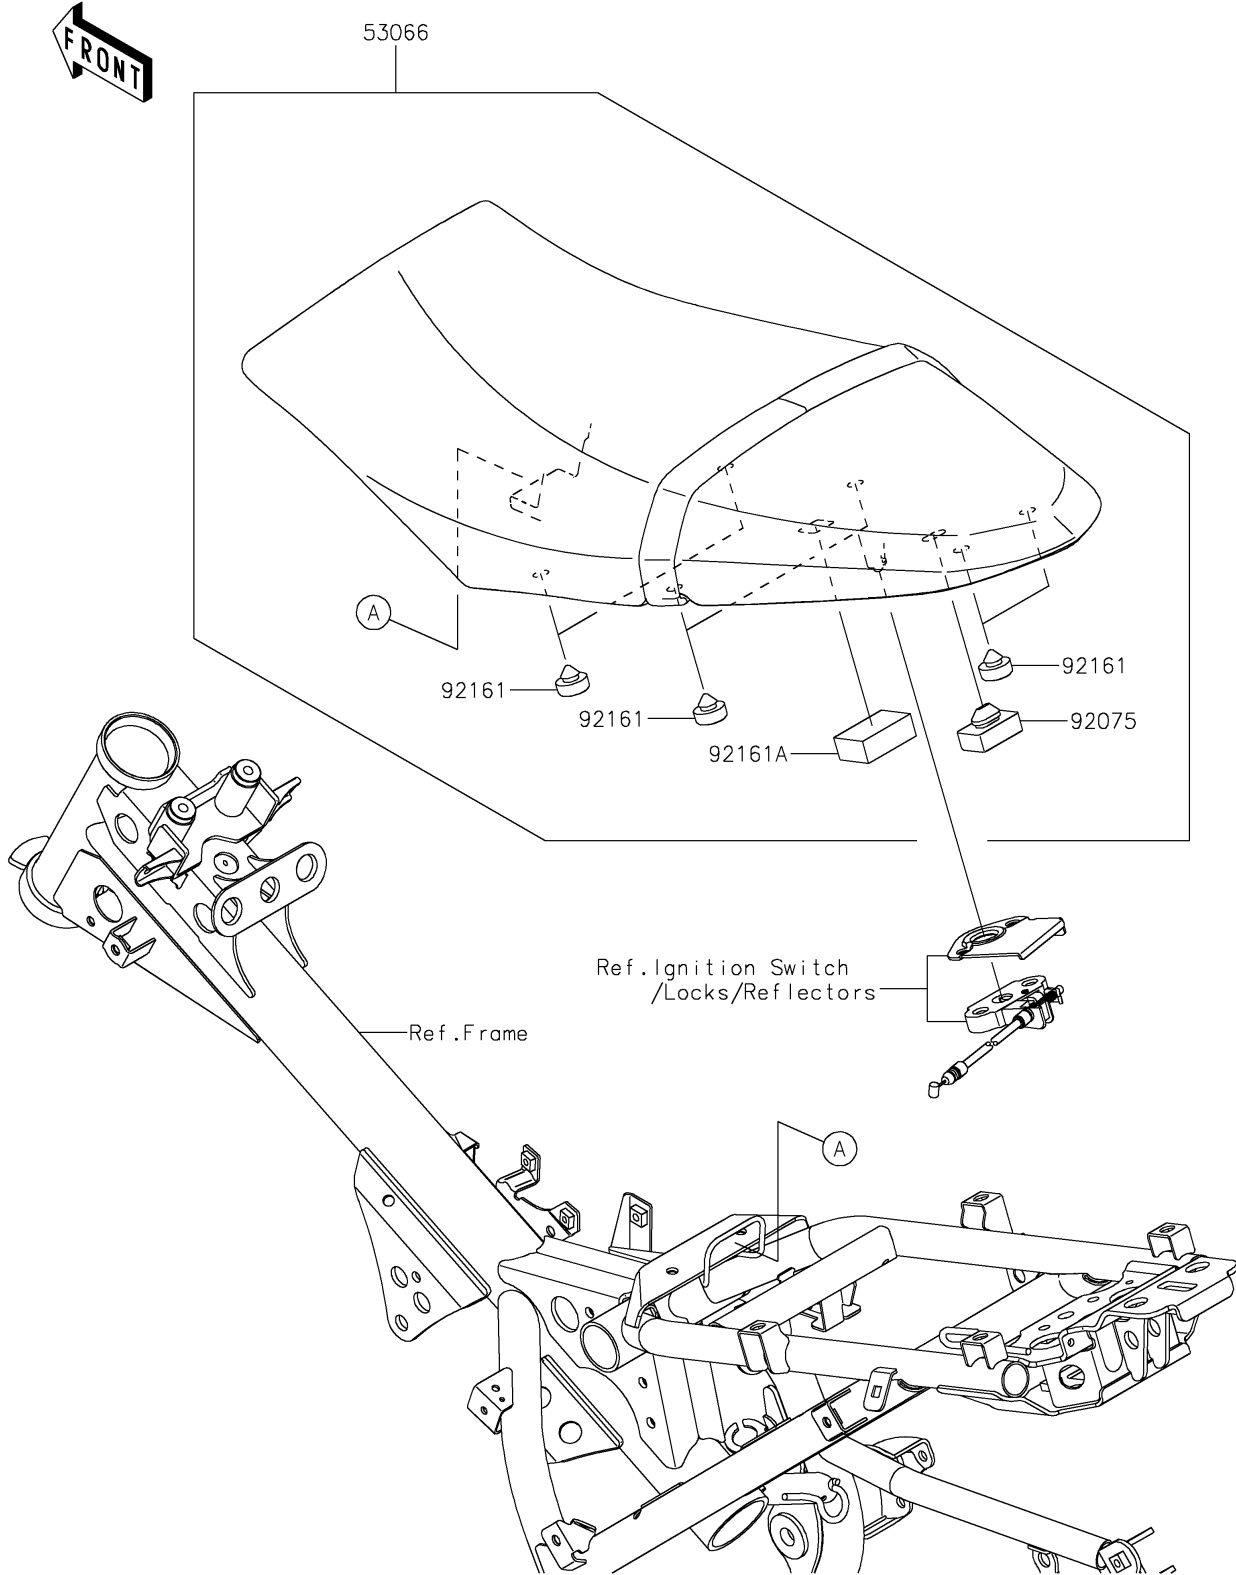

2025 Z125 PRO PARTS DIAGRAM

Seat

F2510

2025 Z125 PRO PARTS LIST

Seat

ITEM NAME	PART NUMBER	QUANTITY
SEAT-ASSY,BLACK+BLK (Ref # 53066)	53066-0529-12Y	1
DAMPER (Ref # 92075)	92075-099	1
DAMPER,10X20X8 (Ref # 92161)	92161-0855	6
DAMPER,27X42X15 (Ref # 92161A)	92161-1866	1