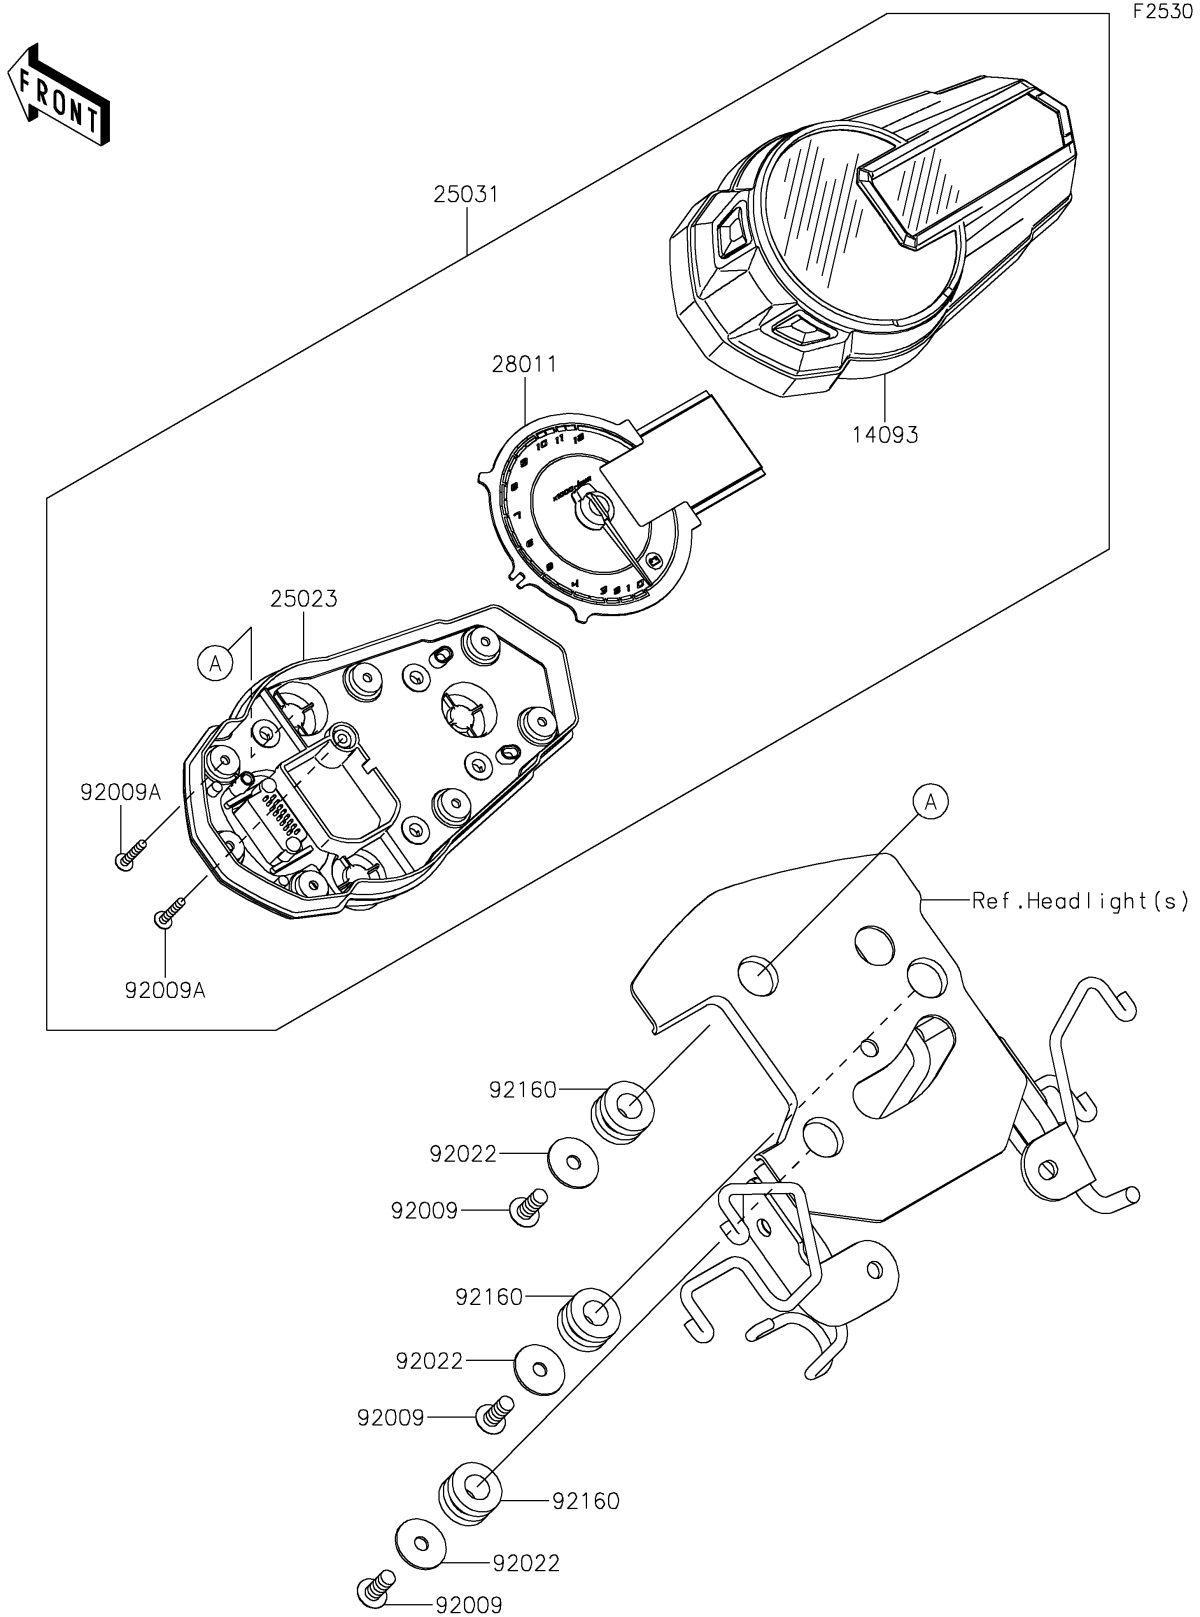

2025 Z125 PRO PARTS DIAGRAM

Meter(s)

2025 Z125 PRO PARTS LIST

Meter(s)

ITEM NAME	PART NUMBER	QUANTITY
COVER (Ref # 14093)	14093-0470	1
COVER-METER CASE (Ref # 25023)	25023-0122	1
METER-ASSY,COMBINATION (Ref # 25031)	25031-0650	1
METER,TA&LCD (Ref # 28011)	28011-0656	1
SCREW,TAPPING,5X14 (Ref # 92009)	92009-1197	3
SCREW,TAPPING,3X16 (Ref # 92009A)	92009-1391	8
WASHER,5.5X20X1.2 (Ref # 92022)	92022-1405	3
DAMPER,10X20X12 (Ref # 92160)	92160-1167	3