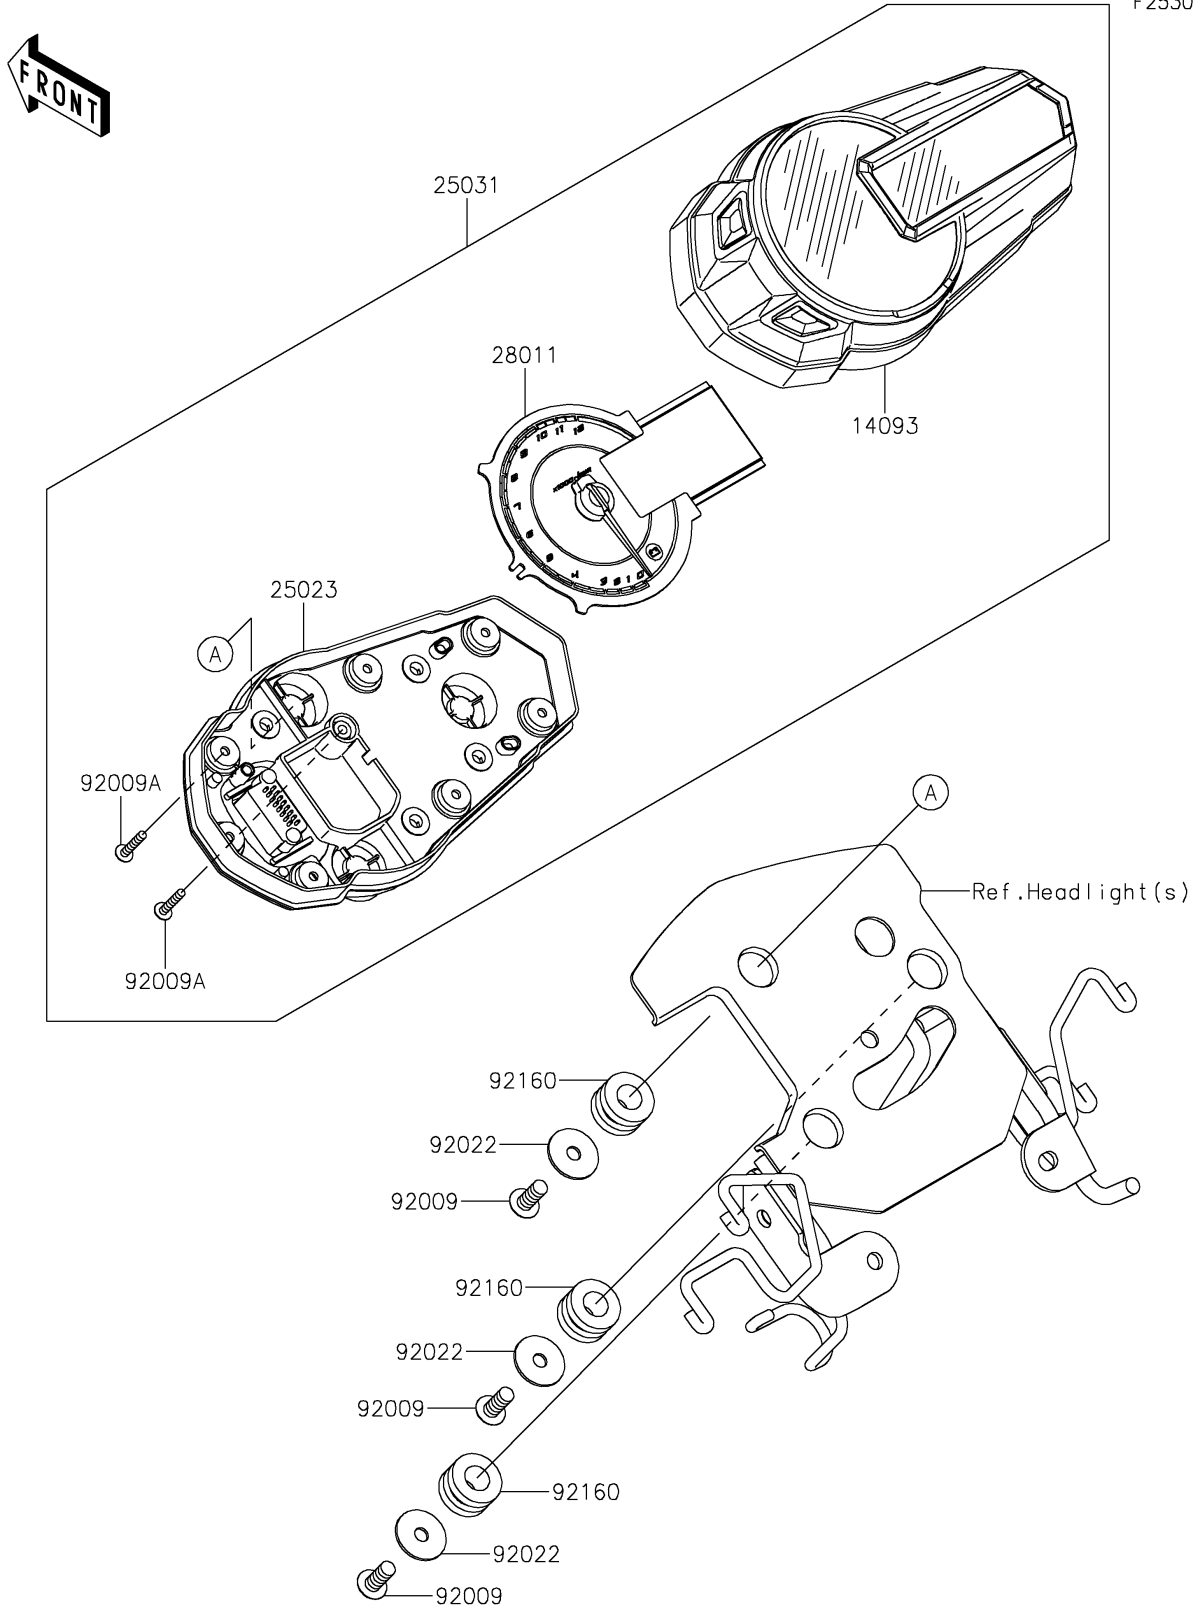

2025 Z125 PRO PARTS DIAGRAM

Meter(s)

2025 Z125 PRO PARTS LIST

Meter(s)

ITEM NAME	PART NUMBER	QUANTITY
COVER (Ref # 14093)	14093-0470	1
COVER-METER CASE (Ref # 25023)	25023-0122	1
METER-ASSY,COMBINATION (Ref # 25031)	25031-0650	1
METER,TA&LCD (Ref # 28011)	28011-0656	1
SCREW,TAPPING,5X14 (Ref # 92009)	92009-1197	3
SCREW,TAPPING,3X16 (Ref # 92009A)	92009-1391	8
WASHER,5.5X20X1.2 (Ref # 92022)	92022-1405	3
DAMPER,10X20X12 (Ref # 92160)	92160-1167	3