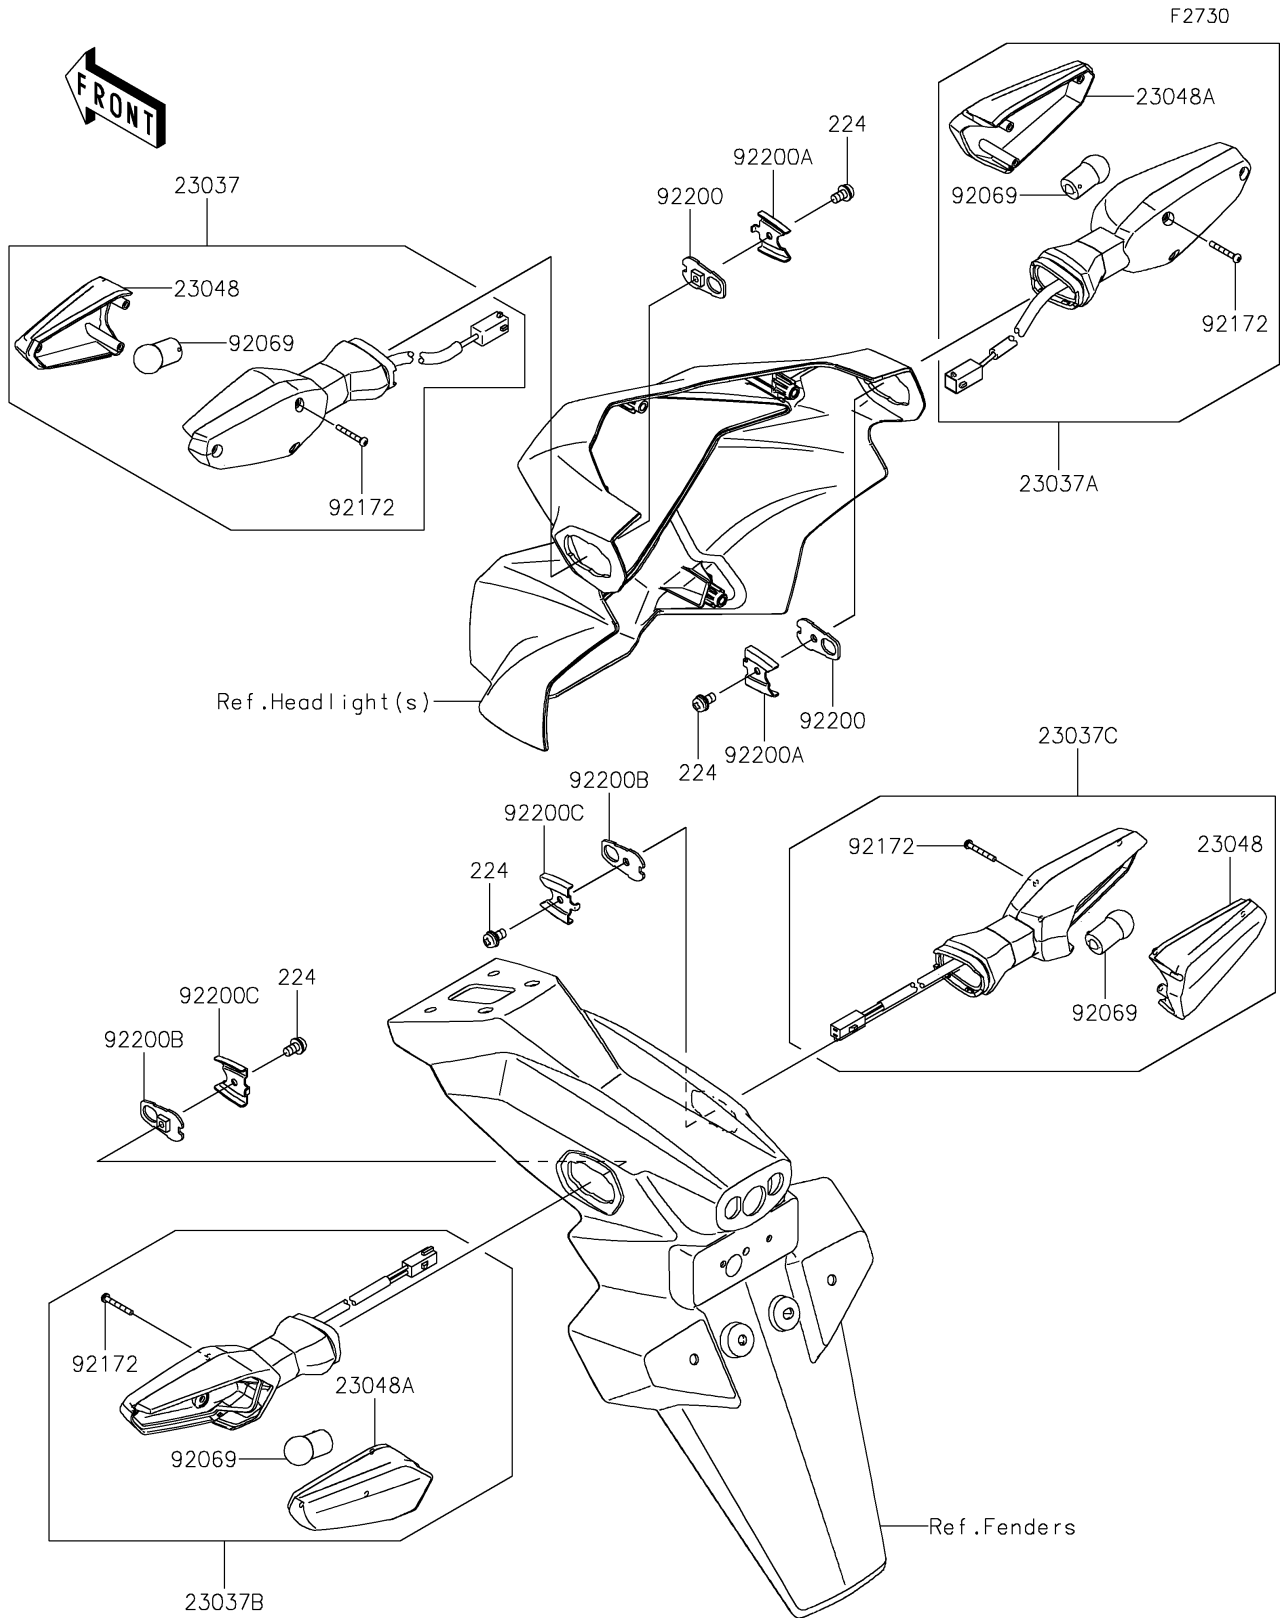

2025 Z125 PRO PARTS DIAGRAM

Turn Signals

2025 Z125 PRO PARTS LIST

Turn Signals

ITEM NAME	PART NUMBER	QUANTITY
LAMP-ASSY-SIGNAL,FR,LH (Ref # 23037)	23037-0326	1
LAMP-ASSY-SIGNAL,FR,RH (Ref # 23037A)	23037-0327	1
LAMP-ASSY-SIGNAL,RR,LH (Ref # 23037B)	23037-0328	1
LAMP-ASSY-SIGNAL,RR,RH (Ref # 23037C)	23037-0329	1
LENS-SIGNAL LAMP (Ref # 23048)	23048-0029	2
LENS-SIGNAL LAMP (Ref # 23048A)	23048-0030	2
BULB,12V 10W (RY10W) (Ref # 92069)	92069-0115	4
SCREW,6X19 (Ref # 92172)	92172-1116	12
WASHER,SIGNAL LAMP (Ref # 92200)	92200-0164	2
WASHER,SIGNAL LAMP (Ref # 92200A)	92200-0165	2
WASHER,NUT 4MM (Ref # 92200B)	92200-0854	2
WASHER (Ref # 92200C)	92200-0855	2
SCREW-PAN-WP-CROS,4X8 (Ref # 224)	224AB0408	4