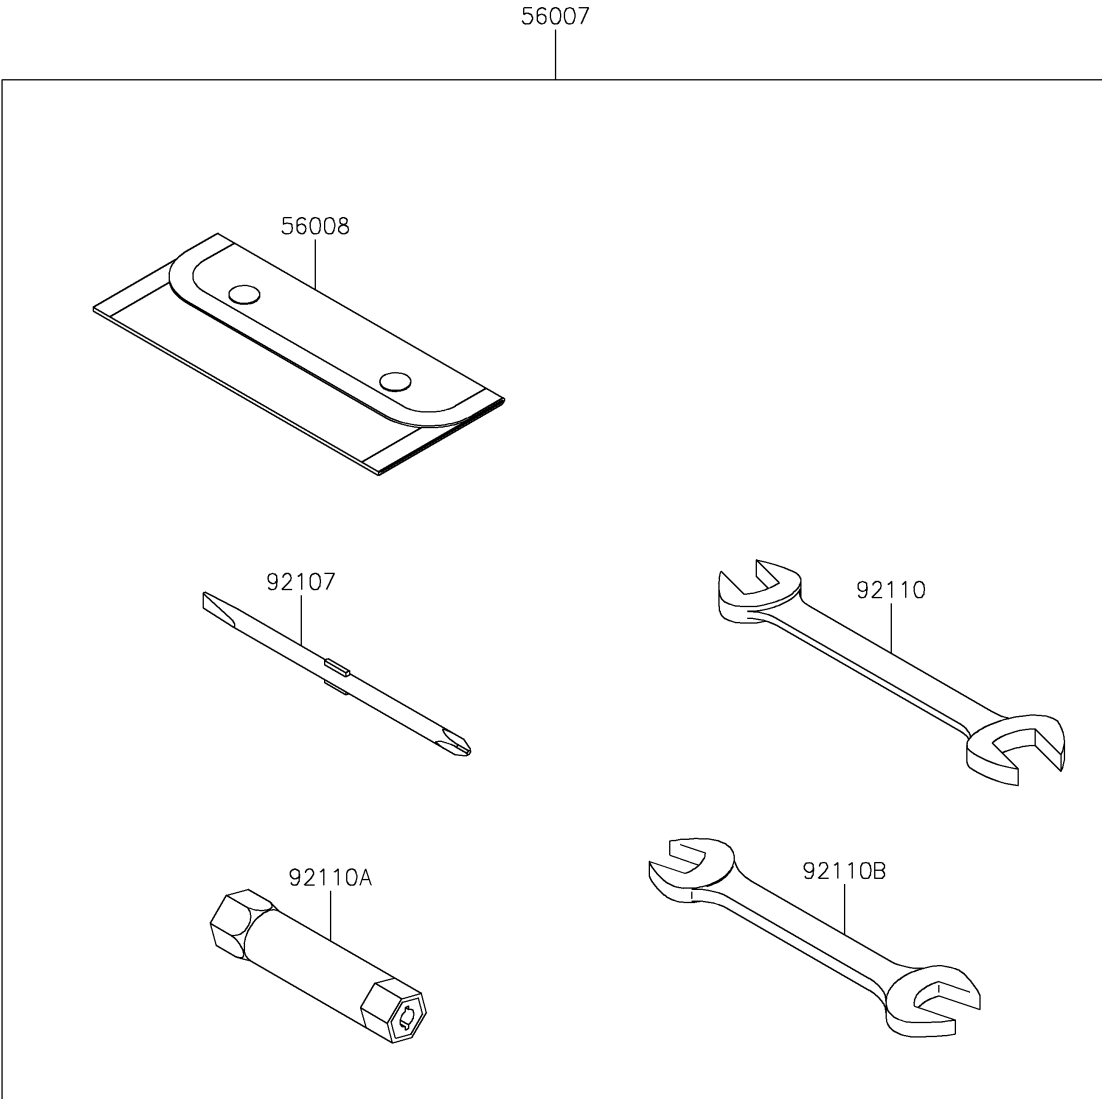

# 2025 Z125 PRO PARTS DIAGRAM

Owner's Tools

F2810

## 2025 Z125 PRO PARTS LIST

### Owner's Tools

ITEM NAME	PART NUMBER	QUANTITY
TOOL-KIT (Ref # 56007)	56007-0139	1
BAG,TOOL (Ref # 56008)	56008-0564	1
GASKET-LIQUID,TB1211F,CLEAR (Ref # 92104)	92104-0004	1
GASKET-LIQUID,TB1105B,SILVER (Ref # 92104A)	92104-002	1
GASKET-LIQUID,TB1215,GRAY (Ref # 92104B)	92104-1065	1
TOOL-DRIVER,#2PHILLIPS&SLOT (Ref # 92107)	92107-0018	1
TOOL-WRENCH,OPEN END,14X17 (Ref # 92110)	92110-0057	1
TOOL-WRENCH,BOX,16MM (Ref # 92110A)	92110-0058	1
TOOL-WRENCH,OPEN END,12X14 (Ref # 92110B)	92110-0565	1