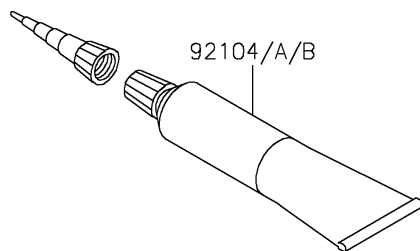

# 2025 Z125 PRO PARTS DIAGRAM

Owner's Tools

F2810

### Owner's Tools

ITEM NAME	PART NUMBER	QUANTITY
TOOL-KIT (Ref # 56007)	56007-0139	1
BAG,TOOL (Ref # 56008)	56008-0564	1
GASKET-LIQUID,TB1211F,CLEAR (Ref # 92104)	92104-0004	1
GASKET-LIQUID,TB1105B,SILVER (Ref # 92104A)	92104-002	1
GASKET-LIQUID,TB1215,GRAY (Ref # 92104B)	92104-1065	1
TOOL-DRIVER,#2PHILLIPS&SLOT (Ref # 92107)	92107-0018	1
TOOL-WRENCH,OPEN END,14X17 (Ref # 92110)	92110-0057	1
TOOL-WRENCH,BOX,16MM (Ref # 92110A)	92110-0058	1
TOOL-WRENCH,OPEN END,12X14 (Ref # 92110B)	92110-0565	1