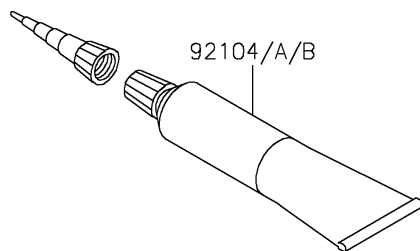

2025 Z125 PRO PARTS DIAGRAM

Owner's Tools

F2810

2025 Z125 PRO PARTS LIST

Owner's Tools

ITEM NAME	PART NUMBER	QUANTITY
TOOL-KIT (Ref # 56007)	56007-0139	1
BAG,TOOL (Ref # 56008)	56008-0564	1
GASKET-LIQUID,TB1211F,CLEAR (Ref # 92104)	92104-0004	1
GASKET-LIQUID,TB1105B,SILVER (Ref # 92104A)	92104-002	1
GASKET-LIQUID,TB1215,GRAY (Ref # 92104B)	92104-1065	1
TOOL-DRIVER,#2PHILLIPS&SLOT (Ref # 92107)	92107-0018	1
TOOL-WRENCH,OPEN END,14X17 (Ref # 92110)	92110-0057	1
TOOL-WRENCH,BOX,16MM (Ref # 92110A)	92110-0058	1
TOOL-WRENCH,OPEN END,12X14 (Ref # 92110B)	92110-0565	1