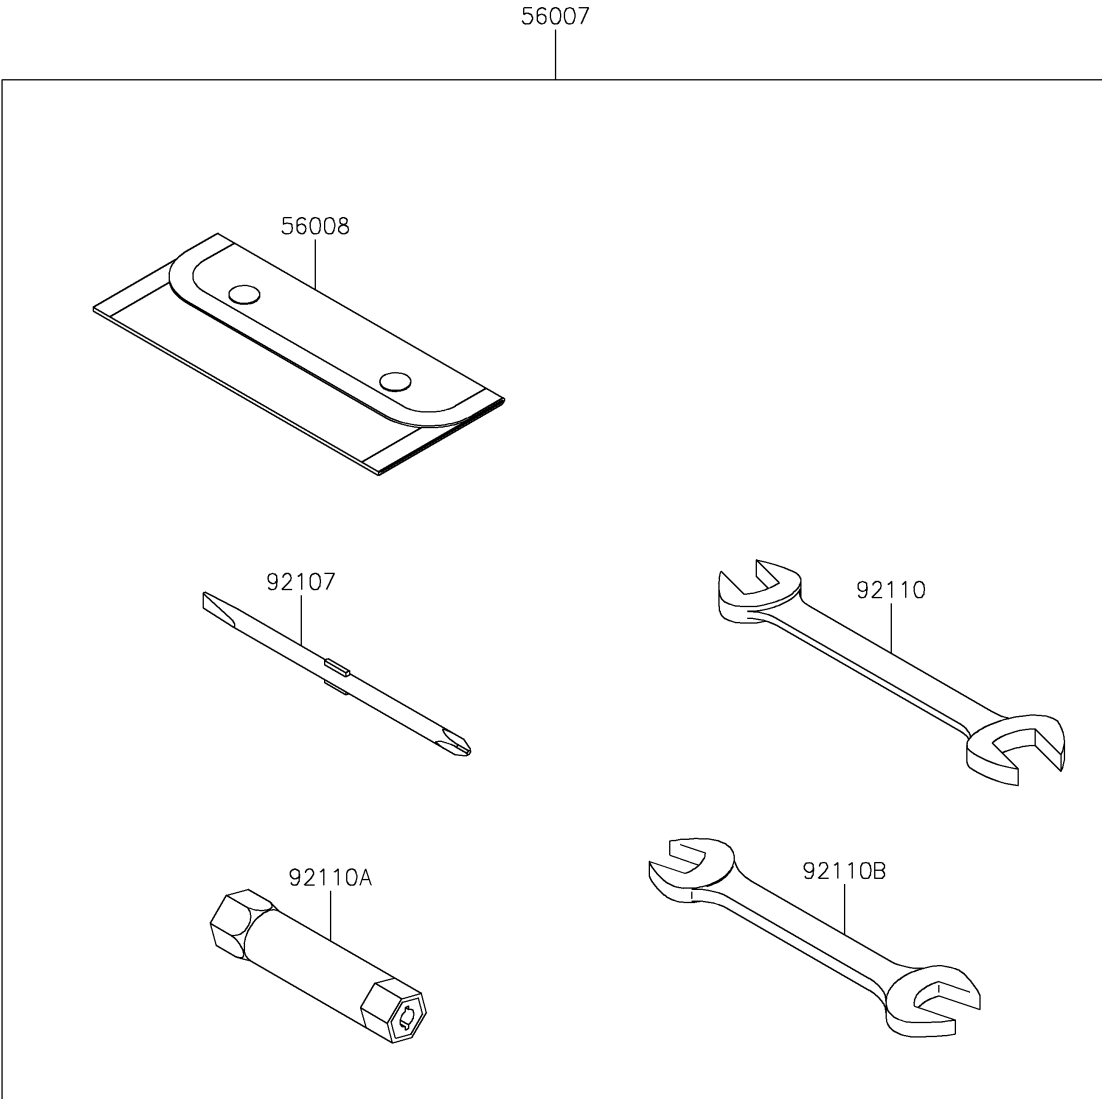

2025 Z125 PRO PARTS DIAGRAM

Owner's Tools

F2810

2025 Z125 PRO PARTS LIST

Owner's Tools

ITEM NAME	PART NUMBER	QUANTITY
TOOL-KIT (Ref # 56007)	56007-0139	1
BAG,TOOL (Ref # 56008)	56008-0564	1
GASKET-LIQUID,TB1211F,CLEAR (Ref # 92104)	92104-0004	1
GASKET-LIQUID,TB1105B,SILVER (Ref # 92104A)	92104-002	1
GASKET-LIQUID,TB1215,GRAY (Ref # 92104B)	92104-1065	1
TOOL-DRIVER,#2PHILLIPS&SLOT (Ref # 92107)	92107-0018	1
TOOL-WRENCH,OPEN END,14X17 (Ref # 92110)	92110-0057	1
TOOL-WRENCH,BOX,16MM (Ref # 92110A)	92110-0058	1
TOOL-WRENCH,OPEN END,12X14 (Ref # 92110B)	92110-0565	1