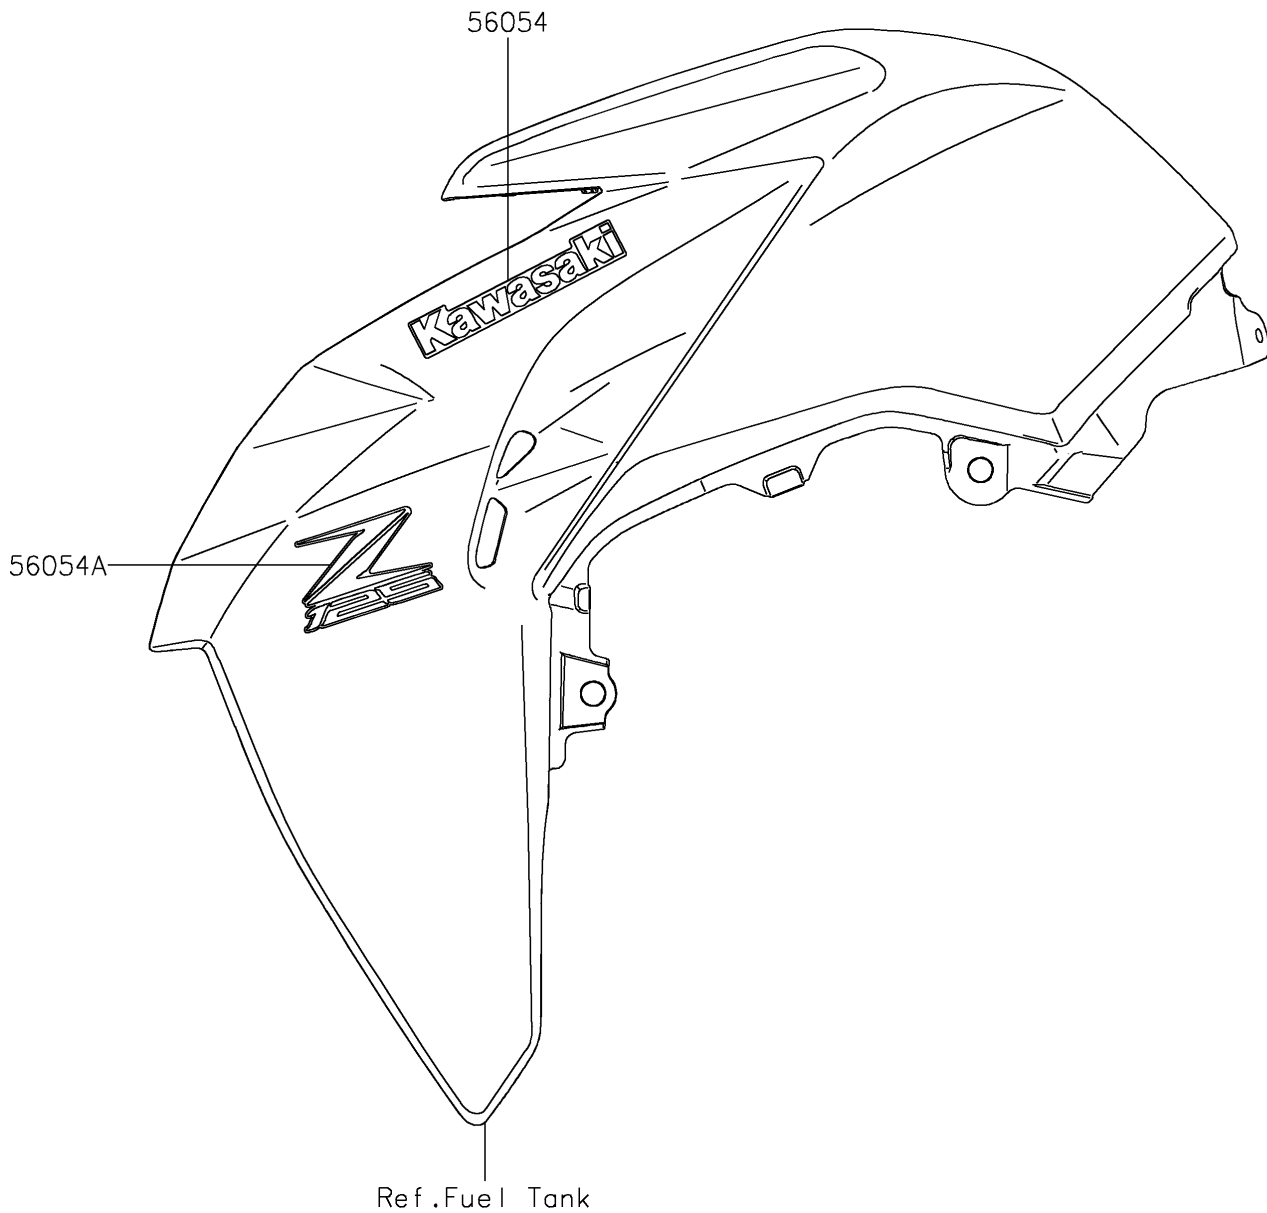

2025 Z125 PRO PARTS DIAGRAM

Decals(Orange)(JSFNN/JSFNL)

F2861A

2025 Z125 PRO PARTS LIST

Decals(Orange)(JSFNN/JSFNL)

ITEM NAME	PART NUMBER	QUANTITY
MARK,SHROUD,KAWASAKI (Ref # 56054)	56054-3760	2
MARK,SHROUD,Z125 (Ref # 56054A)	56054-4305	2