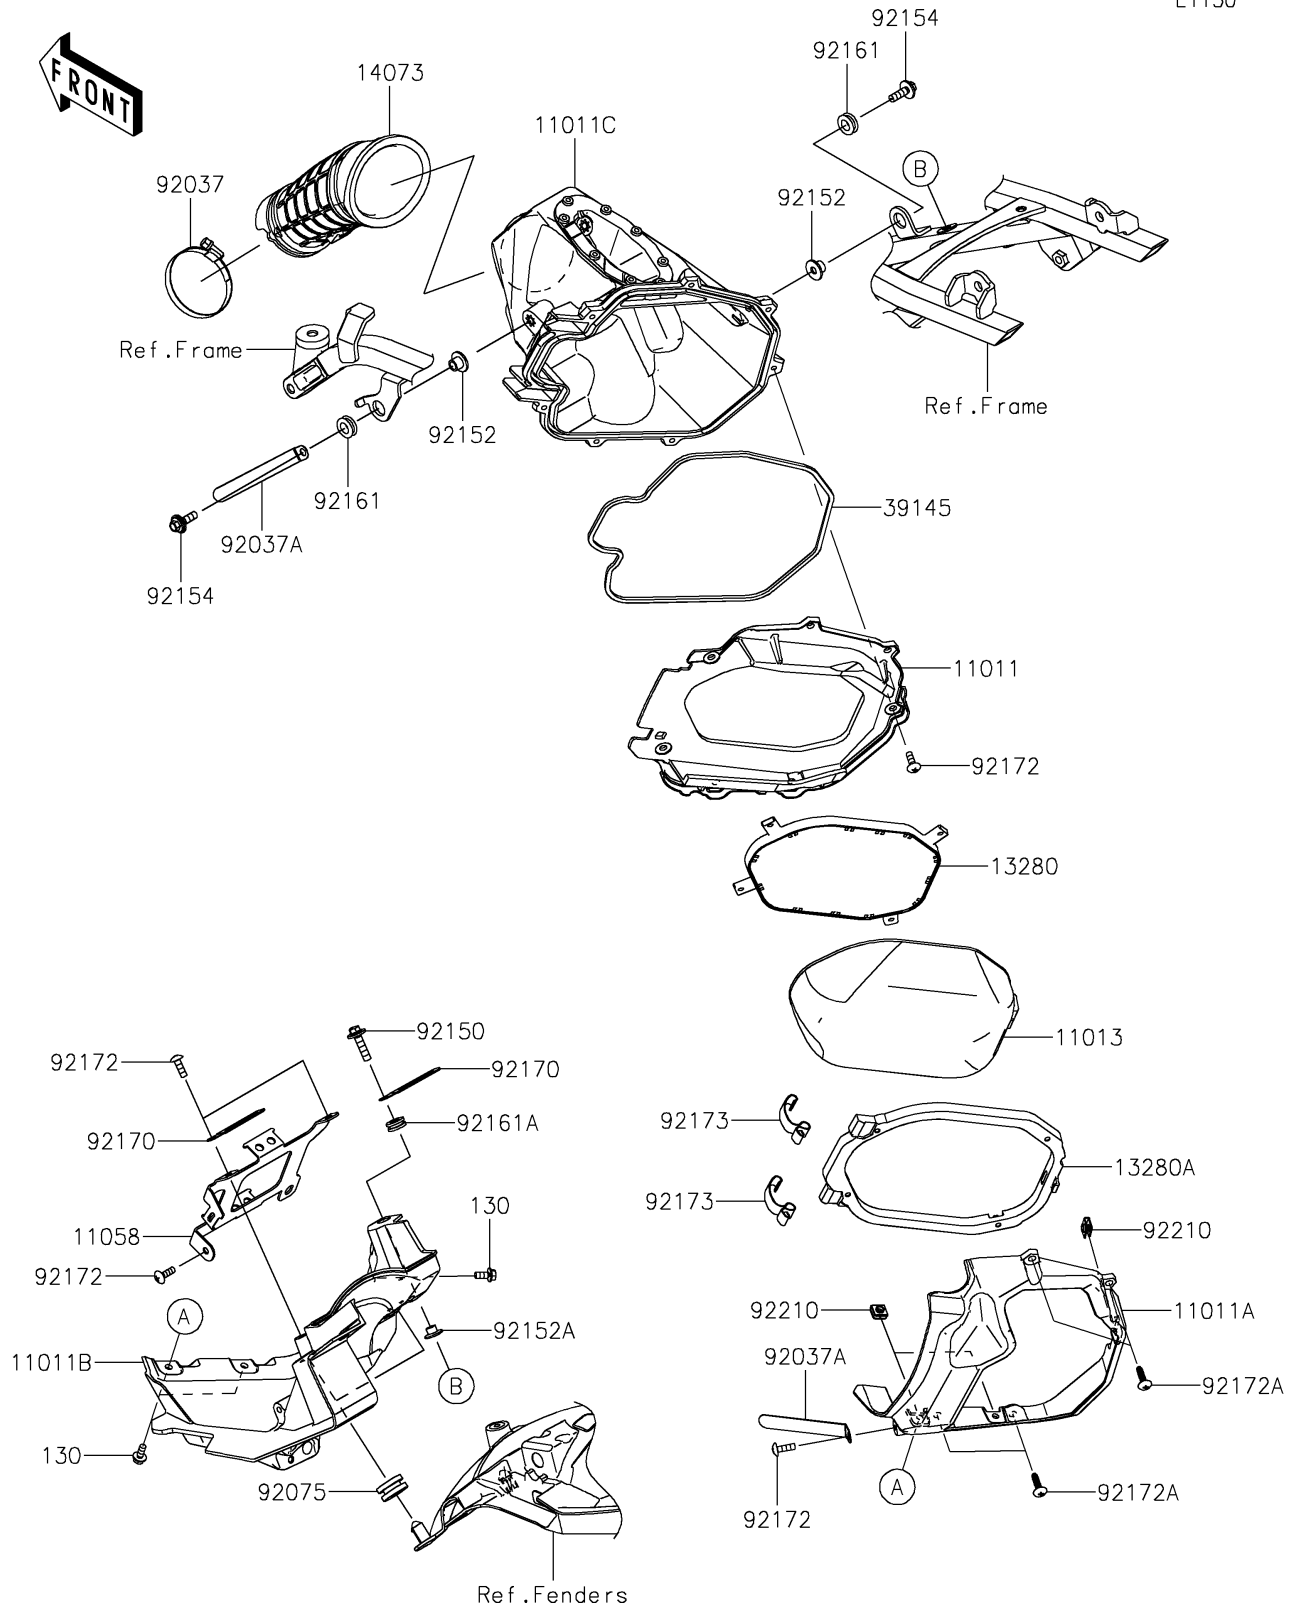

2025 KX™ 250 PARTS DIAGRAM

Air Cleaner

E1130

2025 KX™ 250 PARTS LIST

Air Cleaner

ITEM NAME	PART NUMBER	QUANTITY
CASE-AIR FILTER,MID PLATE,EBY (Ref # 11011)	11011-1683-6C	1
CASE-AIR FILTER,MUDGUARD,EBONY (Ref # 11011A)	11011-1684-6C	1
CASE-AIR FILTER,RR,L.GREEN (Ref # 11011B)	11011-1685-290	1
CASE-AIR FILTER,FR (Ref # 11011C)	11011-1688	1
ELEMENT-AIR FILTER (Ref # 11013)	11013-0843	1
BRACKET,ECU (Ref # 11058)	11058-2157	1
HOLDER,ELEMENT (Ref # 13280)	13280-1377	1
HOLDER,ELEMENT BASE (Ref # 13280A)	13280-1400	1
DUCT (Ref # 14073)	14073-1972	1
TRIM-SEAL (Ref # 39145)	39145-0790	1
CLAMP,RESERVE TANK (Ref # 92037)	92037-1586	1
CLAMP (Ref # 92037A)	92037-1993	2
DAMPER,10X24X12 (Ref # 92075)	92075-1690	2
BOLT,6X25 (Ref # 92150)	92150-1829	1
COLLAR (Ref # 92152)	92152-1449	2
COLLAR,6.3X8.3X16 (Ref # 92152A)	92152-1602	1
BOLT,FLANGED,6X20 (Ref # 92154)	92154-1268	2
DAMPER (Ref # 92161)	92161-0266	2
DAMPER,8.3X16X6.4 (Ref # 92161A)	92161-1848	1
CLAMP (Ref # 92170)	92170-1514	2
SCREW,TAPPING,5X16 (Ref # 92172)	92172-0175	7
SCREW,TAPPING,5X20 (Ref # 92172A)	92172-0382	4
CLAMP (Ref # 92173)	92173-2655	2
NUT (Ref # 92210)	92210-0571	3
BOLT-FLANGED,5X12 (Ref # 130)	130BB0512	3