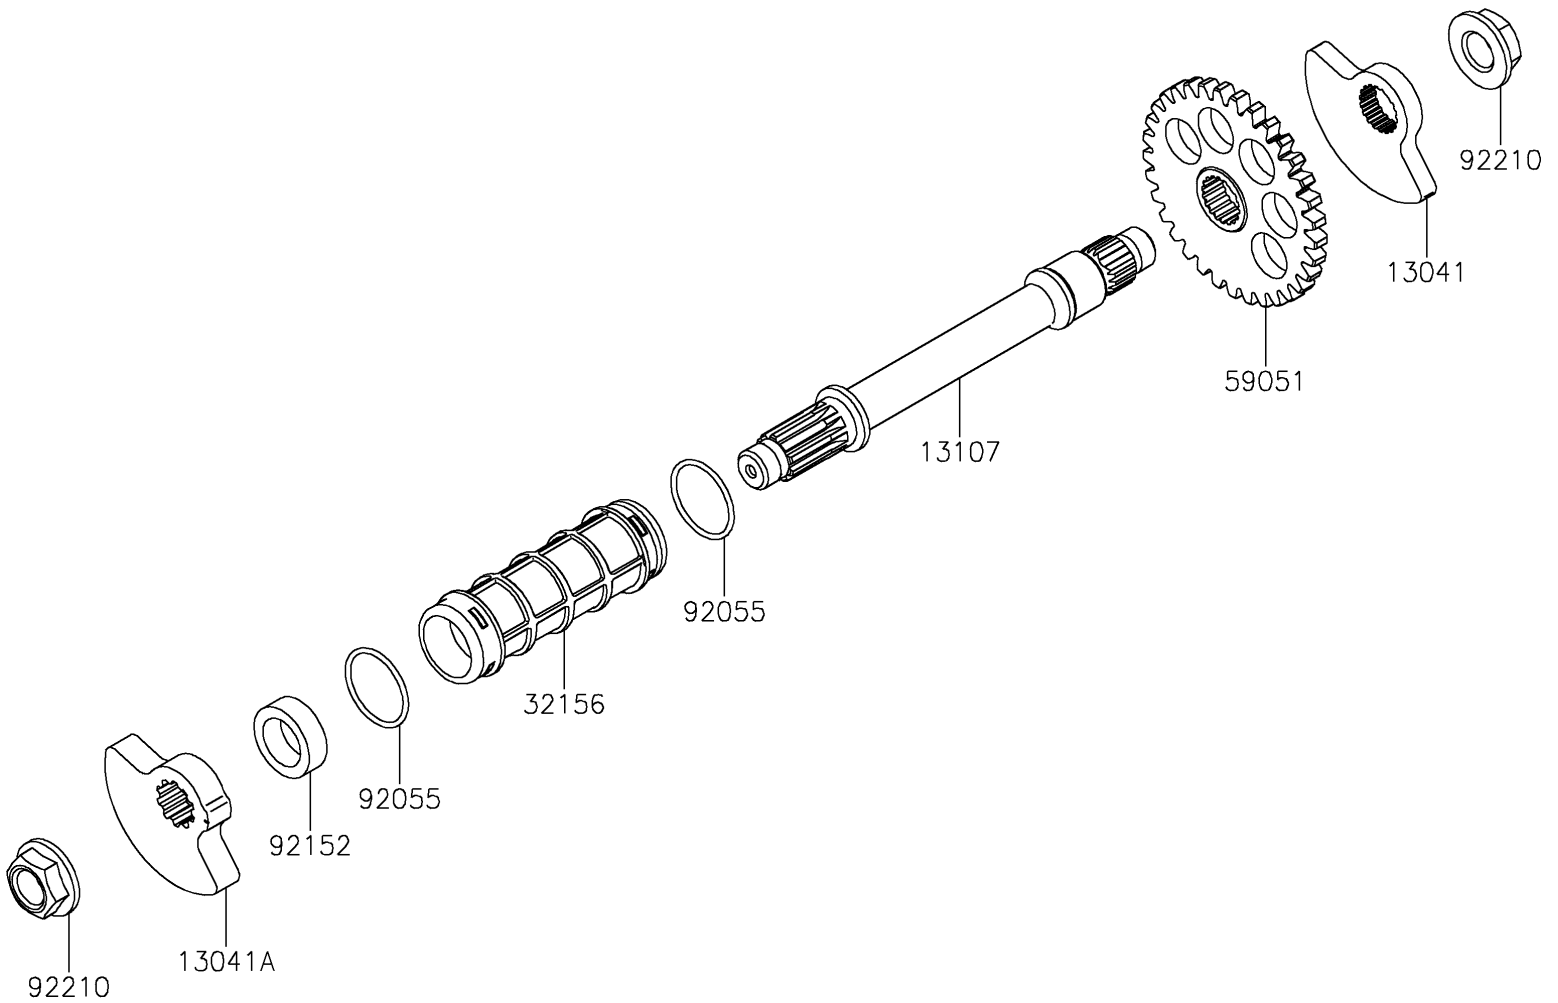

2025 KX™ 250 PARTS DIAGRAM

Balancer

E1323

2025 KX™ 250 PARTS LIST

Balancer

| ITEM NAME | PART NUMBER | QUANTITY |
|--------------------------------|-------------|----------|
| BALANCER,RH (Ref # 13041) | 13041-0581 | 1 |
| BALANCER,LH (Ref # 13041A) | 13041-0582 | 1 |
| SHAFT,BALANCER (Ref # 13107) | 13107-1559 | 1 |
| PIPE (Ref # 32156) | 32156-0045 | 1 |
| GEAR-SPUR,33T (Ref # 59051) | 59051-0894 | 1 |
| RING-O,19.5X1.5 (Ref # 92055) | 92055-055 | 2 |
| COLLAR (Ref # 92152) | 92152-3876 | 1 |
| NUT,FLANGED,12MM (Ref # 92210) | 92210-1281 | 2 |