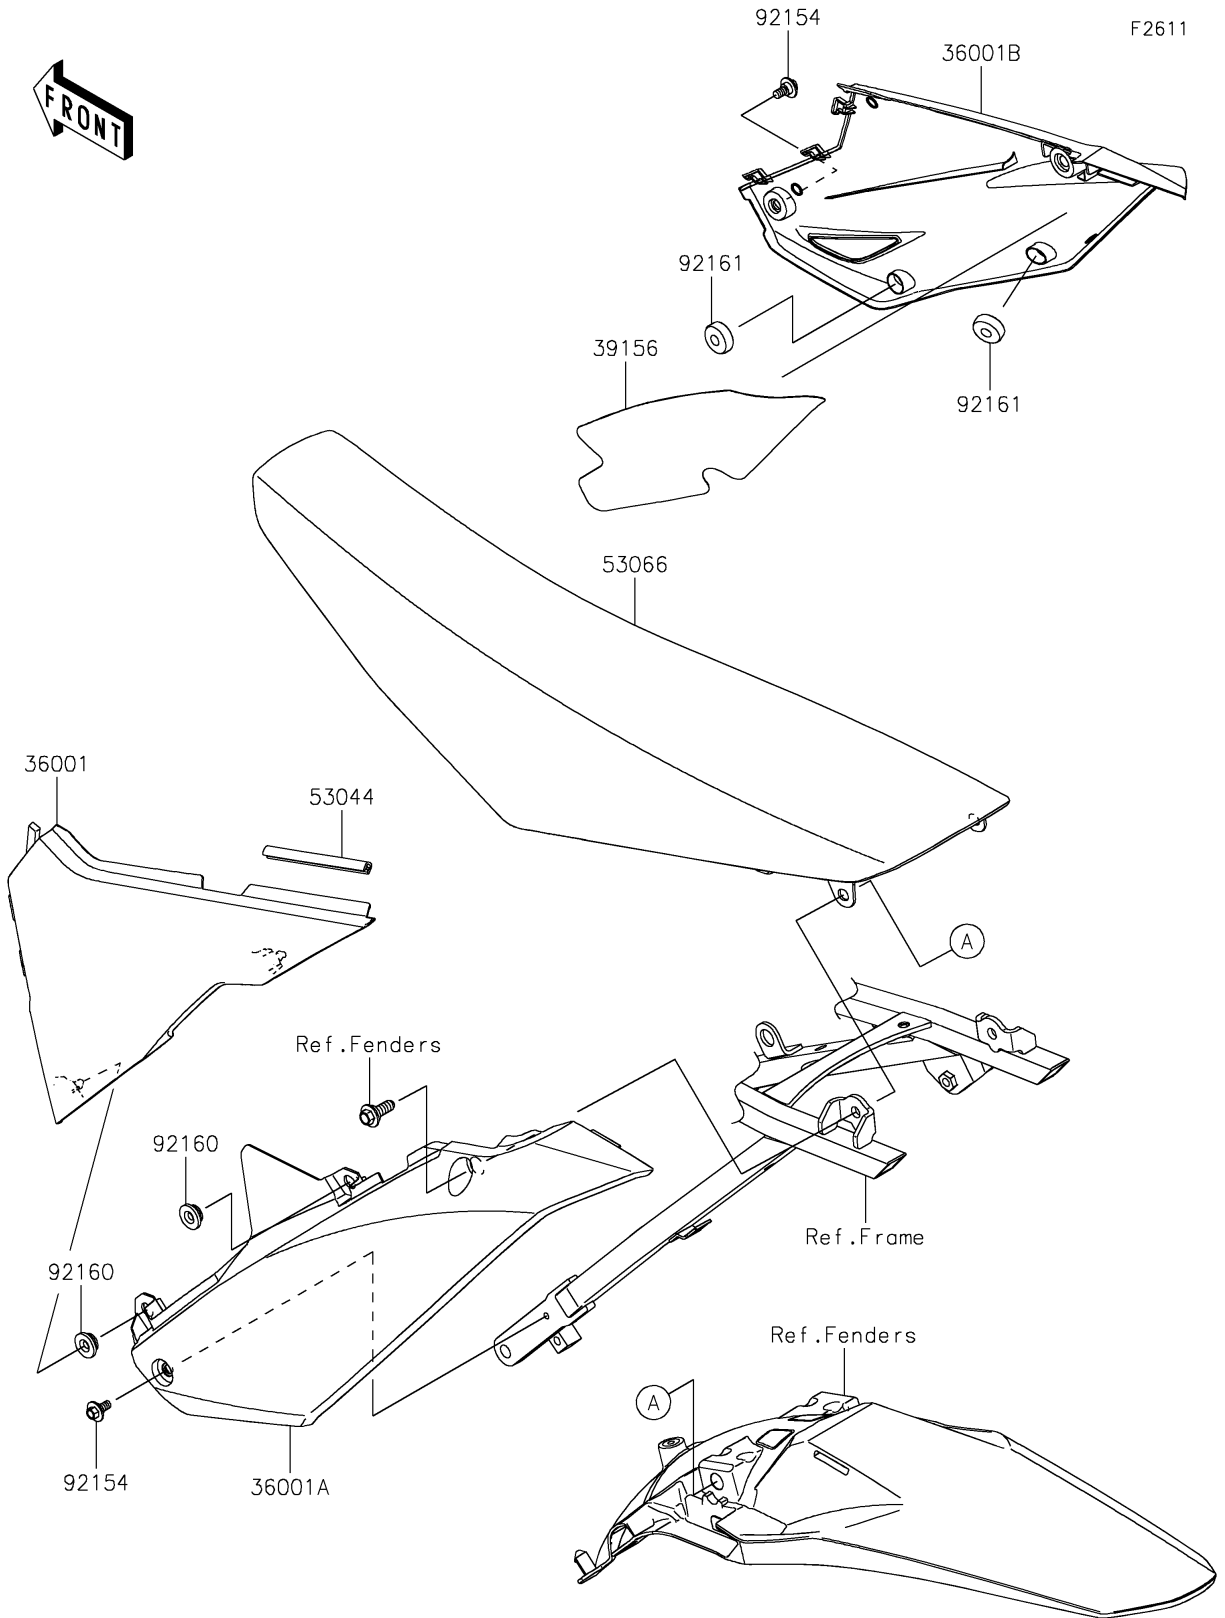

2025 KX™ 250 PARTS DIAGRAM

Side Covers

2025 KX™ 250 PARTS LIST

Side Covers

ITEM NAME	PART NUMBER	QUANTITY
COVER-SIDE,LH,UPP,L.GREEN (Ref # 36001)	36001-0737-290	1
COVER-SIDE,LH,LWR,L.GREEN (Ref # 36001A)	36001-0738-290	1
COVER-SIDE,RH,LWR,L.GREEN (Ref # 36001B)	36001-0739-290	1
PAD,SIDE COVER (Ref # 39156)	39156-2852	1
TRIM,105MM (Ref # 53044)	53044-0627	1
SEAT-ASSY,N.L.GREEN+GRN/BLK (Ref # 53066)	53066-0604-73L	1
BOLT,FLANGED,6X9 (Ref # 92154)	92154-0546	2
DAMPER (Ref # 92160)	92160-1613	2
DAMPER (Ref # 92161)	92161-2090	2