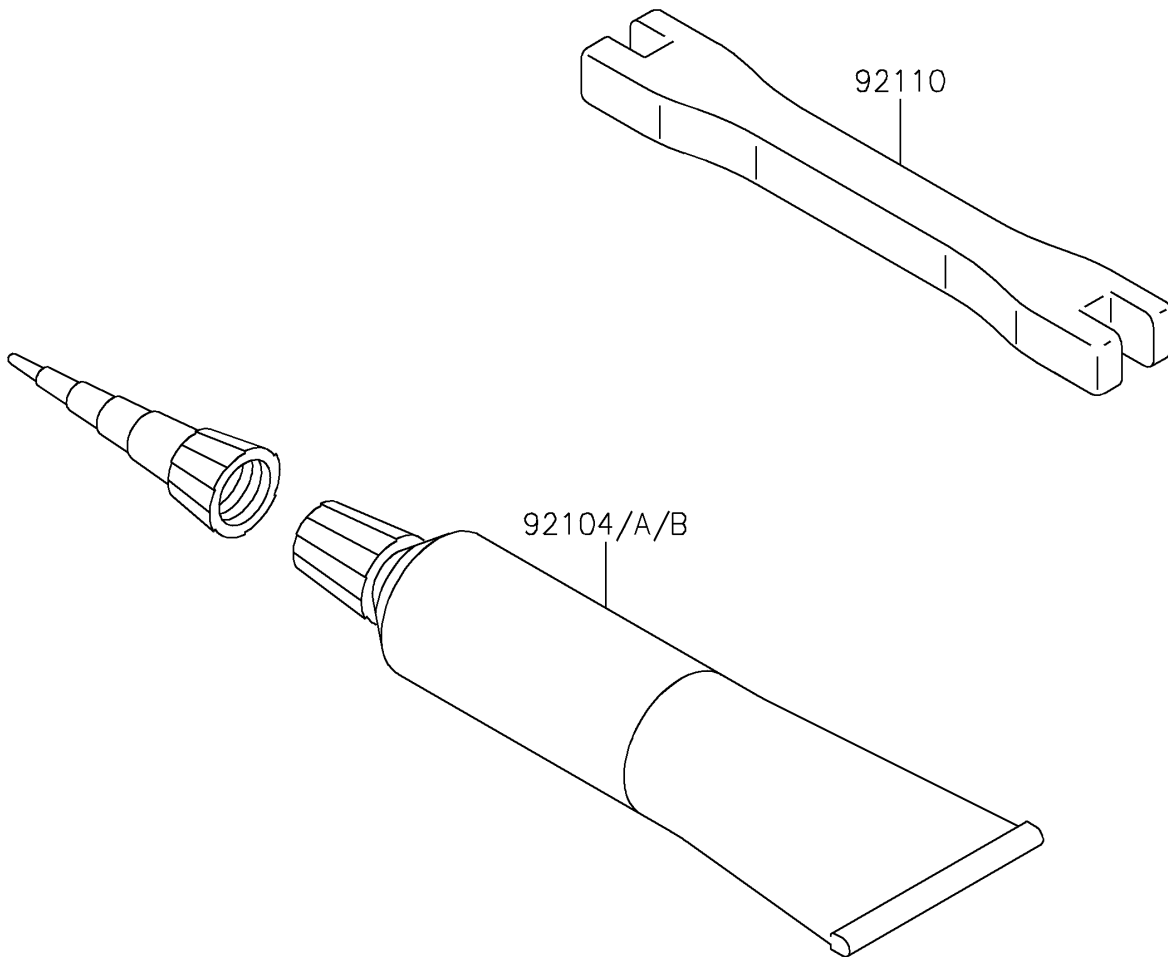

2025 KX™ 250 PARTS DIAGRAM

Owner's Tools

F2810

2025 KX™ 250 PARTS LIST

Owner's Tools

ITEM NAME	PART NUMBER	QUANTITY
GASKET-LIQUID,TB1211F,CLEAR (Ref # 92104)	92104-0004	1
GASKET-LIQUID,TB1216,GRAY (Ref # 92104A)	92104-1063	1
GASKET-LIQUID,TB1216B,BLACK (Ref # 92104B)	92104-1064	1
TOOL-WRENCH,NIPPLE,6X8 (Ref # 92110)	92110-0004	1