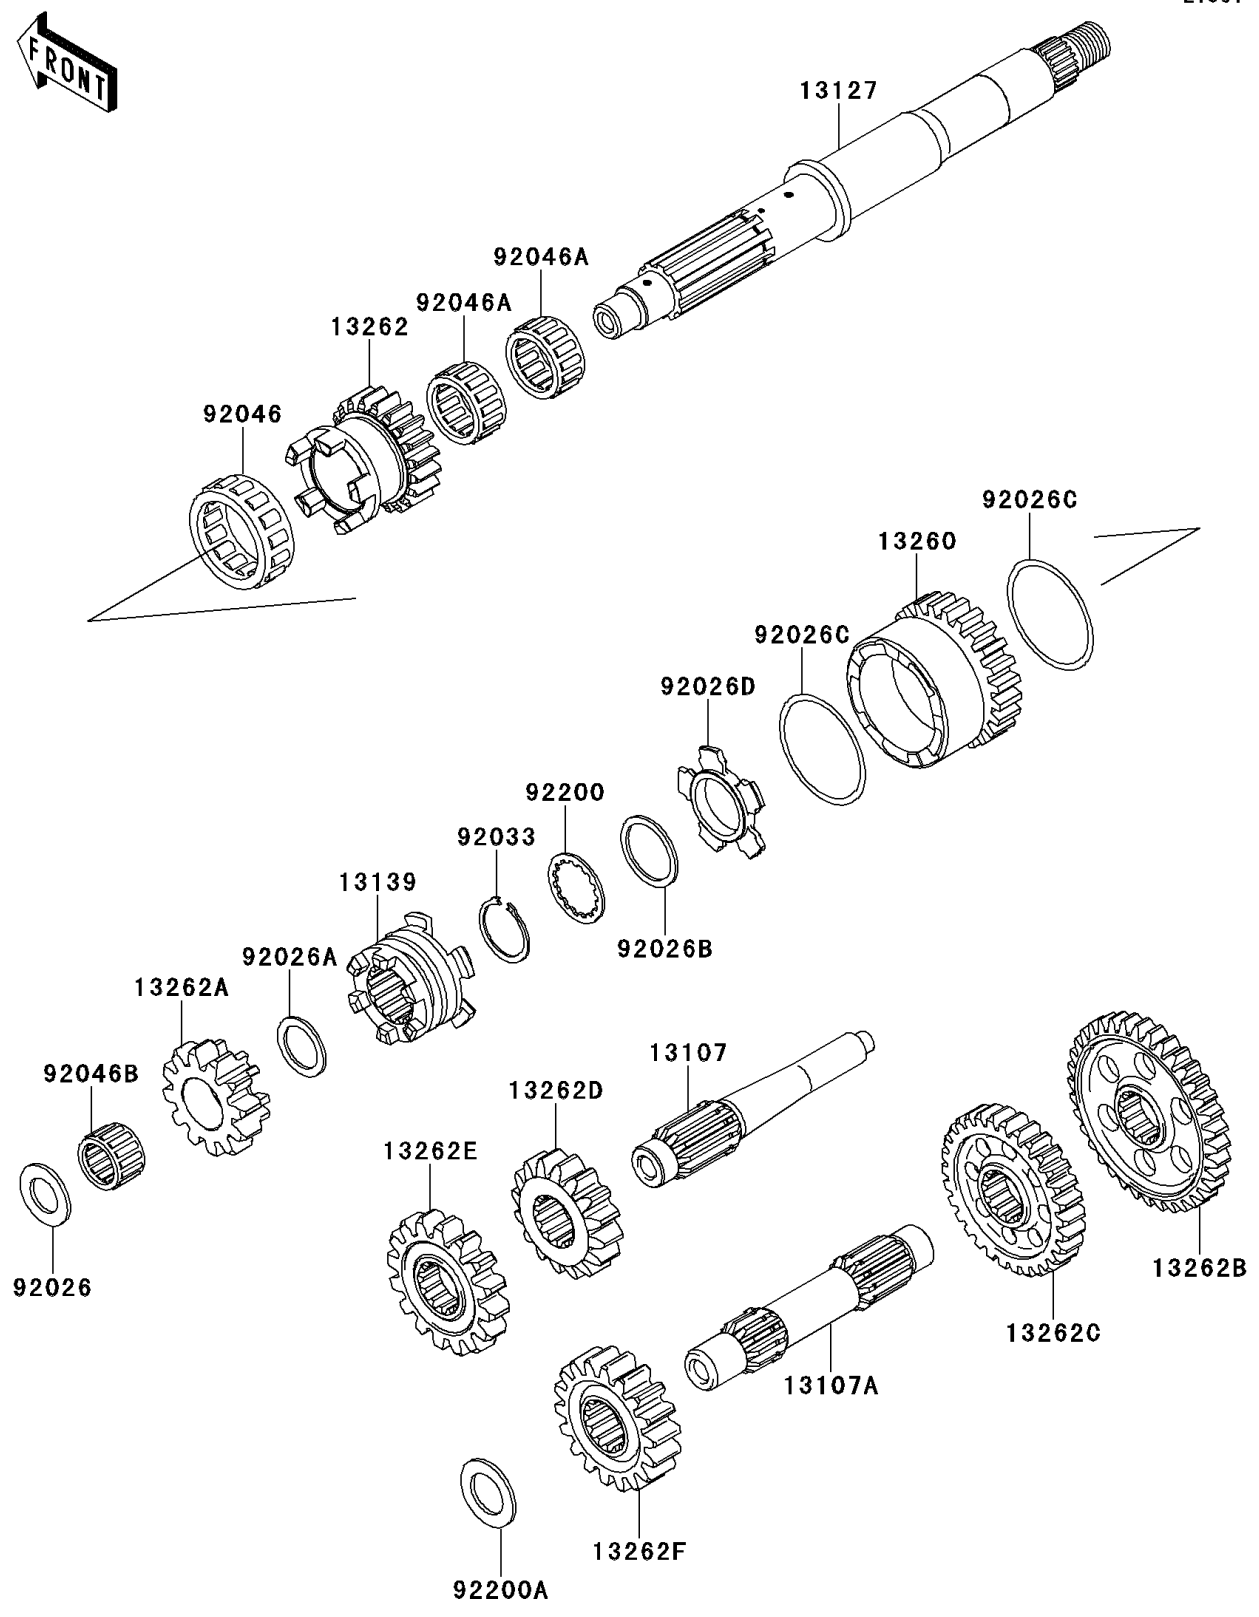

2009 Brute Force® 750 4x4i PARTS DIAGRAM

Transmission

E1361

2009 Brute Force® 750 4x4i PARTS LIST

Transmission

ITEM NAME	PART NUMBER	QUANTITY
SHAFT,REVERSE,IDLE (Ref # 13107)	13107-0158	1
SHAFT,COUNTER (Ref # 13107A)	13107-0177	1
SHAFT-TRANSMISSION INPUT (Ref # 13127)	13127-0053	1
SHIFTER (Ref # 13139)	13139-0003	1
GEAR,INPUT HIGH,26T (Ref # 13260)	13260-1867	1
GEAR,INPUT LOW,20T (Ref # 13262)	13262-0234	1
GEAR,INPUT REVERSE,12T (Ref # 13262A)	13262-0235	1
GEAR,DRIVEN LOW,36T (Ref # 13262B)	13262-0313	1
GEAR,DRIVEN HI,30T (Ref # 13262C)	13262-0314	1
GEAR,OUTPUT REVERSE,16T (Ref # 13262D)	13262-0433	1
GEAR,DRIVEN REVERSE,16T (Ref # 13262E)	13262-0434	1
GEAR,OUTPUT DRIVE,18T (Ref # 13262F)	13262-0491	1
SPACER,17.3X30X2.0 (Ref # 92026)	92026-1415	1
SPACER,21.2X29X1.6 (Ref # 92026A)	92026-1568	1
SPACER,28.2X34.5X1.6 (Ref # 92026B)	92026-1587	1
SPACER,48.2X54.3X1.0 (Ref # 92026C)	92026-1599	2
SPACER,HI&LOW (Ref # 92026D)	92026-1600	1
RING-SNAP,25.9X30.6X1.2 (Ref # 92033)	92033-1037	1
BEARING-NEEDLE,HIGH GEAR (Ref # 92046)	92046-1276	1
BEARING-NEEDLE,FWF-283317 (Ref # 92046A)	92046-1278	2
BEARING-NEEDLE,REVERSE GEAR (Ref # 92046B)	92046-1279	1
WASHER,28.5X34.0X1.5 (Ref # 92200)	92200-1240	1
WASHER,20.3X33X2.0 (Ref # 92200A)	92200-1351	1