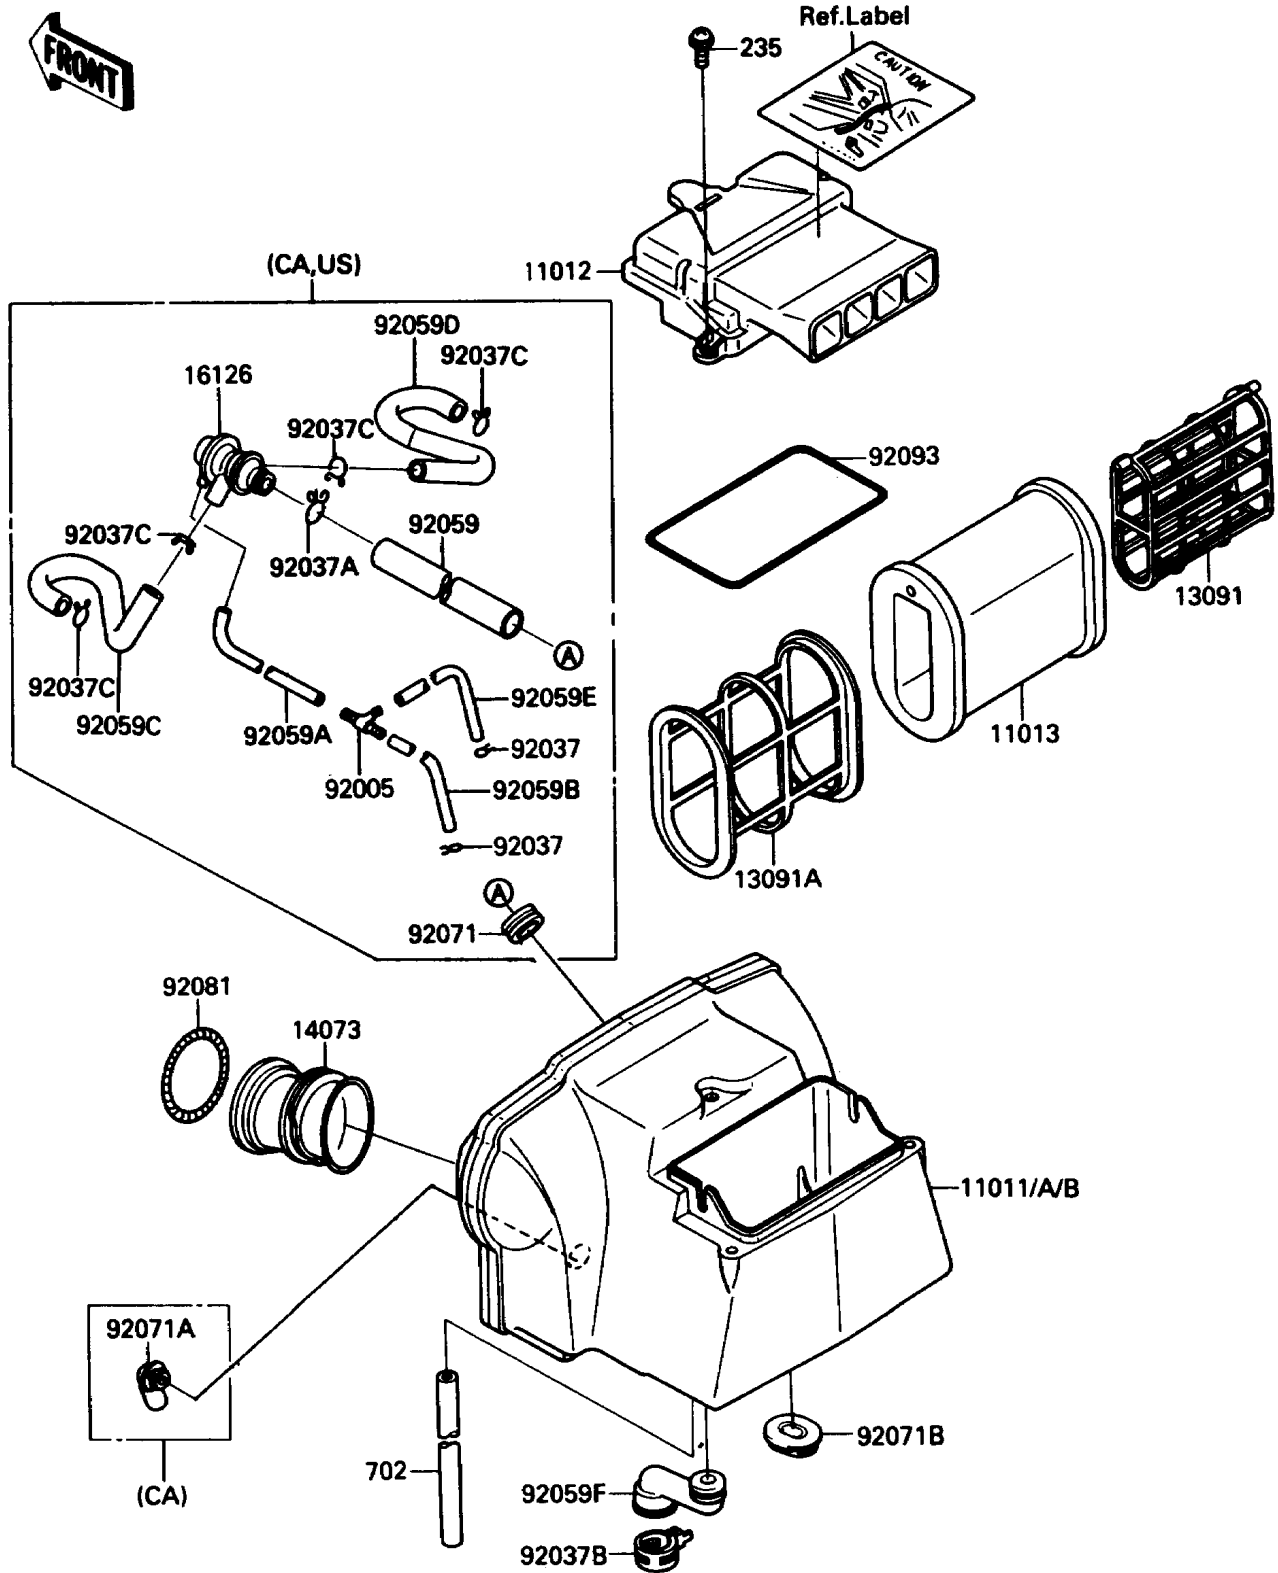

1988 NINJA[®] 600R PARTS DIAGRAM

Air Cleaner

E1130-02

1988 NINJA® 600R PARTS LIST

Air Cleaner

ITEM NAME	PART NUMBER	QUANTITY
CASE-AIR FILTER (Ref # 11011)	11011-1252	1
CASE-AIR FILTER (Ref # 11011A)	11011-1253	1
CASE-AIR FILTER (Ref # 11011B)	11011-1256	1
CAP,AIR FILTER (Ref # 11012)	11012-1619	1
ELEMENT-AIR FILTER (Ref # 11013)	11013-1154	1
HOLDER,ELEMENT (Ref # 13091)	13091-1467	1
HOLDER,ELEMENT (Ref # 13091A)	13091-1468	1
DUCT,CARBURETOR (Ref # 14073)	14073-1211	4
VALVE,AIR SWITCH (Ref # 16126)	16126-1005	1
FITTING,TUBE,T-TYPE (Ref # 92005)	92005-1017	1
CLAMP,TUBE (Ref # 92037)	92037-072	2
CLAMP,TUBE (Ref # 92037A)	92037-1076	1
CLAMP (Ref # 92037B)	92037-1730	1
CLAMP,TUBE (Ref # 92037C)	92037-213	4
TUBE,19X25X260 (Ref # 92059)	92059-1031	1
TUBE,4X9X220 (Ref # 92059A)	92059-1040	1
TUBE,4X9X80 (Ref # 92059B)	92059-1365	1
TUBE,AIR SWITCH VALVE,LH (Ref # 92059C)	92059-1674	1
TUBE,AIR SWITCH VALVE,RH (Ref # 92059D)	92059-1675	1
TUBE,4X9X260 (Ref # 92059E)	92059-1712	1
TUBE,BREATHER (Ref # 92059F)	92059-1798	1
GROMMET,AIR FILTER (Ref # 92071)	92071-1013	1
GROMMET,AIR FILTER (Ref # 92071A)	92071-1114	1
GROMMET,AIR FILTER (Ref # 92071B)	92071-1123	1
SPRING,AIR FILTER DUCT (Ref # 92081)	92081-1422	4
SEAL,AIR FILTER CAP (Ref # 92093)	92093-1212	1
SCREW-PAN-WP-CROS (Ref # 235)	235B0616	2
TUBE-RUBBER (Ref # 702)	702A05100	1