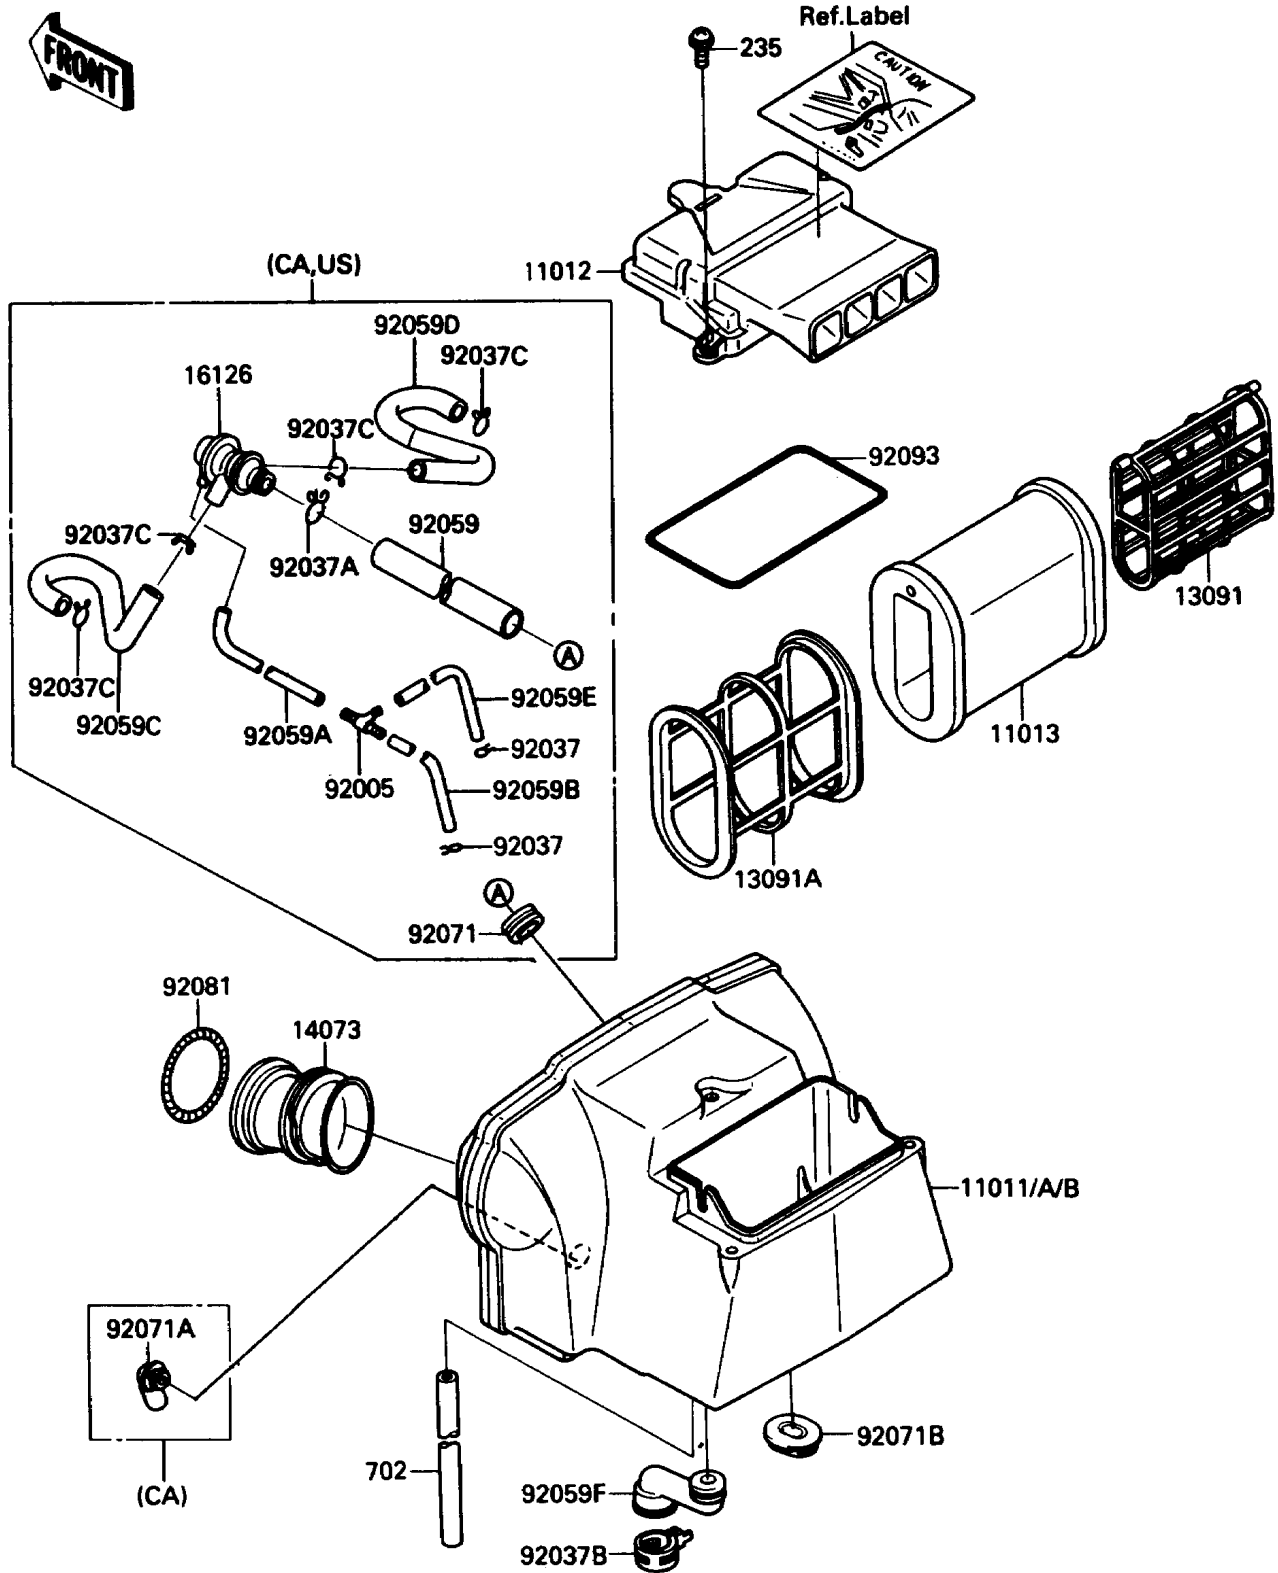

1989 Ninja[®] 600R PARTS DIAGRAM

Air Cleaner

E1130-02

1989 Ninja® 600R PARTS LIST

Air Cleaner

ITEM NAME	PART NUMBER	QUANTITY
CASE-AIR FILTER (Ref # 11011)	11011-1252	1
CASE-AIR FILTER (Ref # 11011A)	11011-1253	1
CASE-AIR FILTER (Ref # 11011B)	11011-1256	1
CAP,AIR FILTER (Ref # 11012)	11012-1619	1
ELEMENT-AIR FILTER (Ref # 11013)	11013-1154	1
HOLDER,ELEMENT (Ref # 13091)	13091-1467	1
HOLDER,ELEMENT (Ref # 13091A)	13091-1468	1
DUCT,CARBURETOR (Ref # 14073)	14073-1211	4
VALVE,AIR SWITCH (Ref # 16126)	16126-1005	1
FITTING,TUBE,T-TYPE (Ref # 92005)	92005-1017	1
CLAMP,TUBE (Ref # 92037)	92037-072	2
CLAMP,TUBE (Ref # 92037A)	92037-1076	1
CLAMP (Ref # 92037B)	92037-1730	1
CLAMP,TUBE (Ref # 92037C)	92037-213	4
TUBE,19X25X260 (Ref # 92059)	92059-1031	1
TUBE,4X9X220 (Ref # 92059A)	92059-1040	1
TUBE,4X9X80 (Ref # 92059B)	92059-1365	1
TUBE,AIR SWITCH VALVE,LH (Ref # 92059C)	92059-1674	1
TUBE,AIR SWITCH VALVE,RH (Ref # 92059D)	92059-1675	1
TUBE,4X9X260 (Ref # 92059E)	92059-1712	1
TUBE,BREATHER (Ref # 92059F)	92059-1798	1
GROMMET,AIR FILTER (Ref # 92071)	92071-1013	1
GROMMET,AIR FILTER (Ref # 92071A)	92071-1114	1
GROMMET,AIR FILTER (Ref # 92071B)	92071-1123	1
SPRING,AIR FILTER DUCT (Ref # 92081)	92081-1422	4
SEAL,AIR FILTER CAP (Ref # 92093)	92093-1212	1
SCREW-PAN-WP-CROS (Ref # 235)	235B0616	2
TUBE-RUBBER (Ref # 702)	702A05100	1