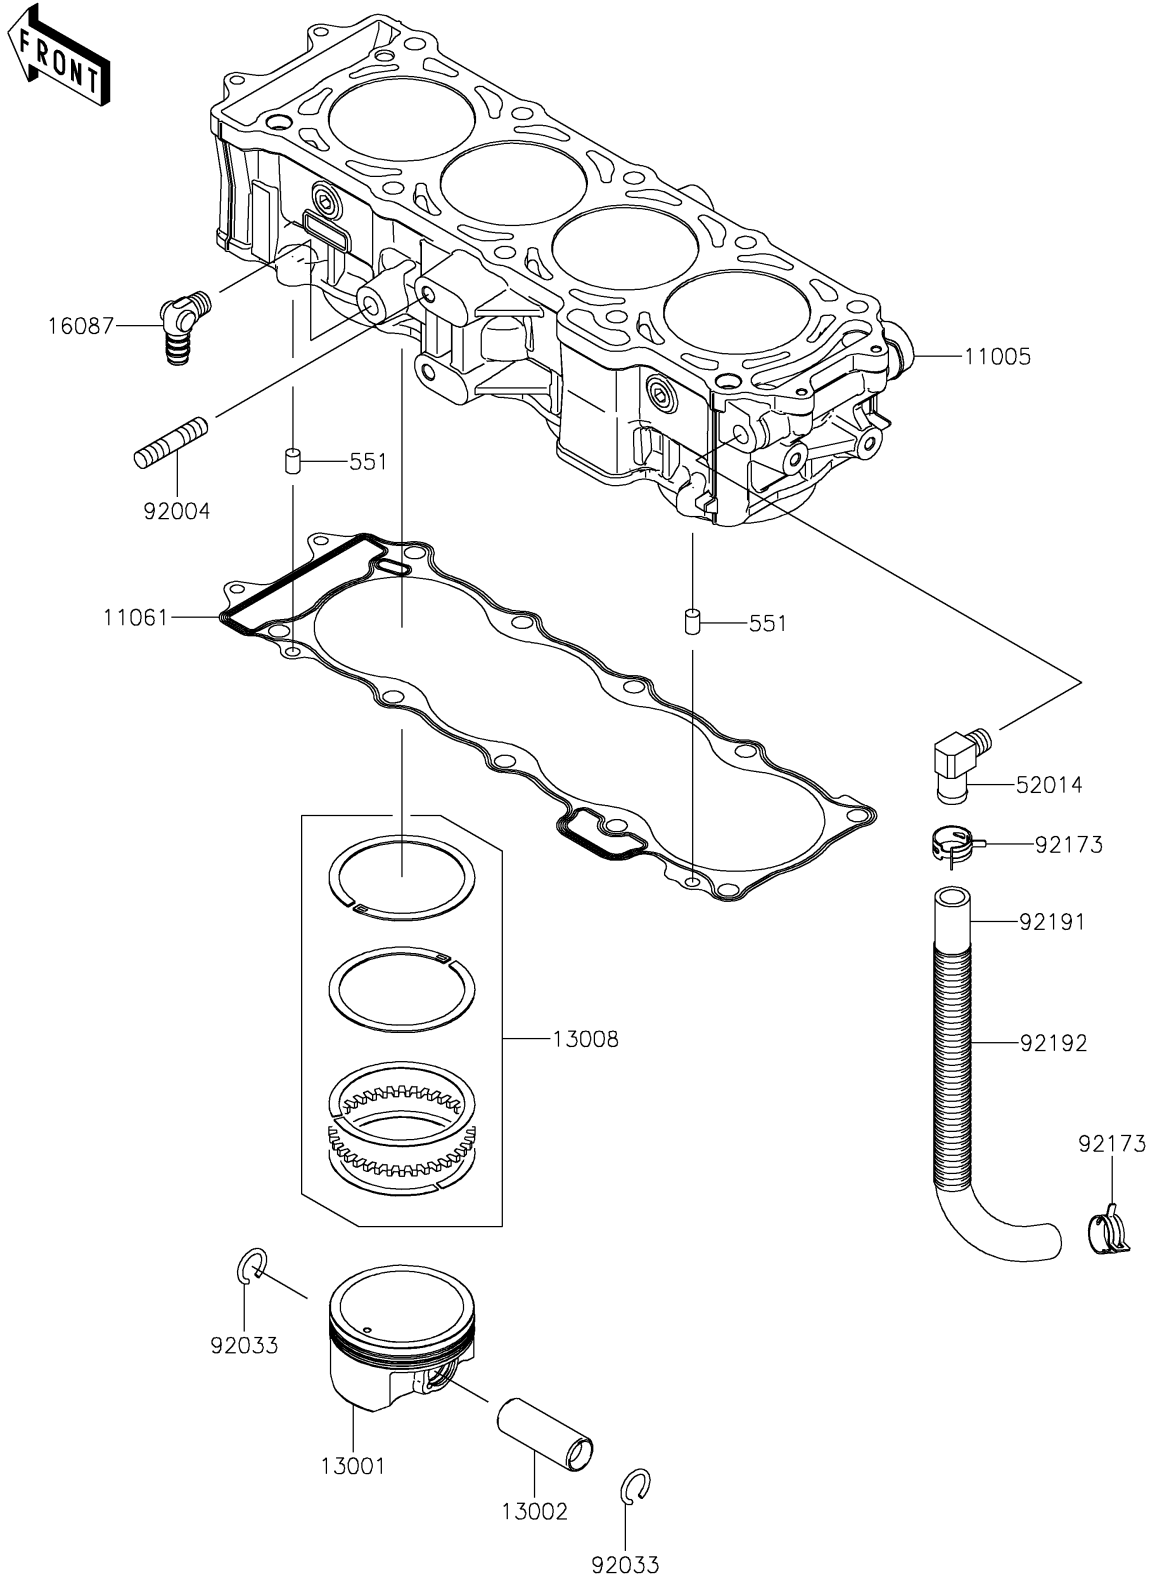

2025 Ultra 310LX PARTS DIAGRAM

Cylinder/Piston(s)

E1120

2025 Ultra 310LX PARTS LIST

Cylinder/Piston(s)

ITEM NAME	PART NUMBER	QUANTITY
CYLINDER-ENGINE (Ref # 11005)	11005-0630	1
GASKET,CYLINDER BASE (Ref # 11061)	11061-3770	1
PISTON-ENGINE (Ref # 13001)	13001-0787	4
PIN-PISTON (Ref # 13002)	13002-1131	4
RING-SET-PISTON (Ref # 13008)	13008-0564	4
VALVE-CHECK (Ref # 16087)	16087-3714	1
ELBOW (Ref # 52014)	52014-3717	1
STUD,10X32 (Ref # 92004)	92004-3759	1
RING-SNAP (Ref # 92033)	92033-1188	8
CLAMP (Ref # 92173)	92173-1039	2
TUBE,BREATHER (Ref # 92191)	92191-3983	1
TUBE,CORRUGATED,L=265 (Ref # 92192)	92192-1083	1
PIN-DOWEL (Ref # 551)	551R0812	2