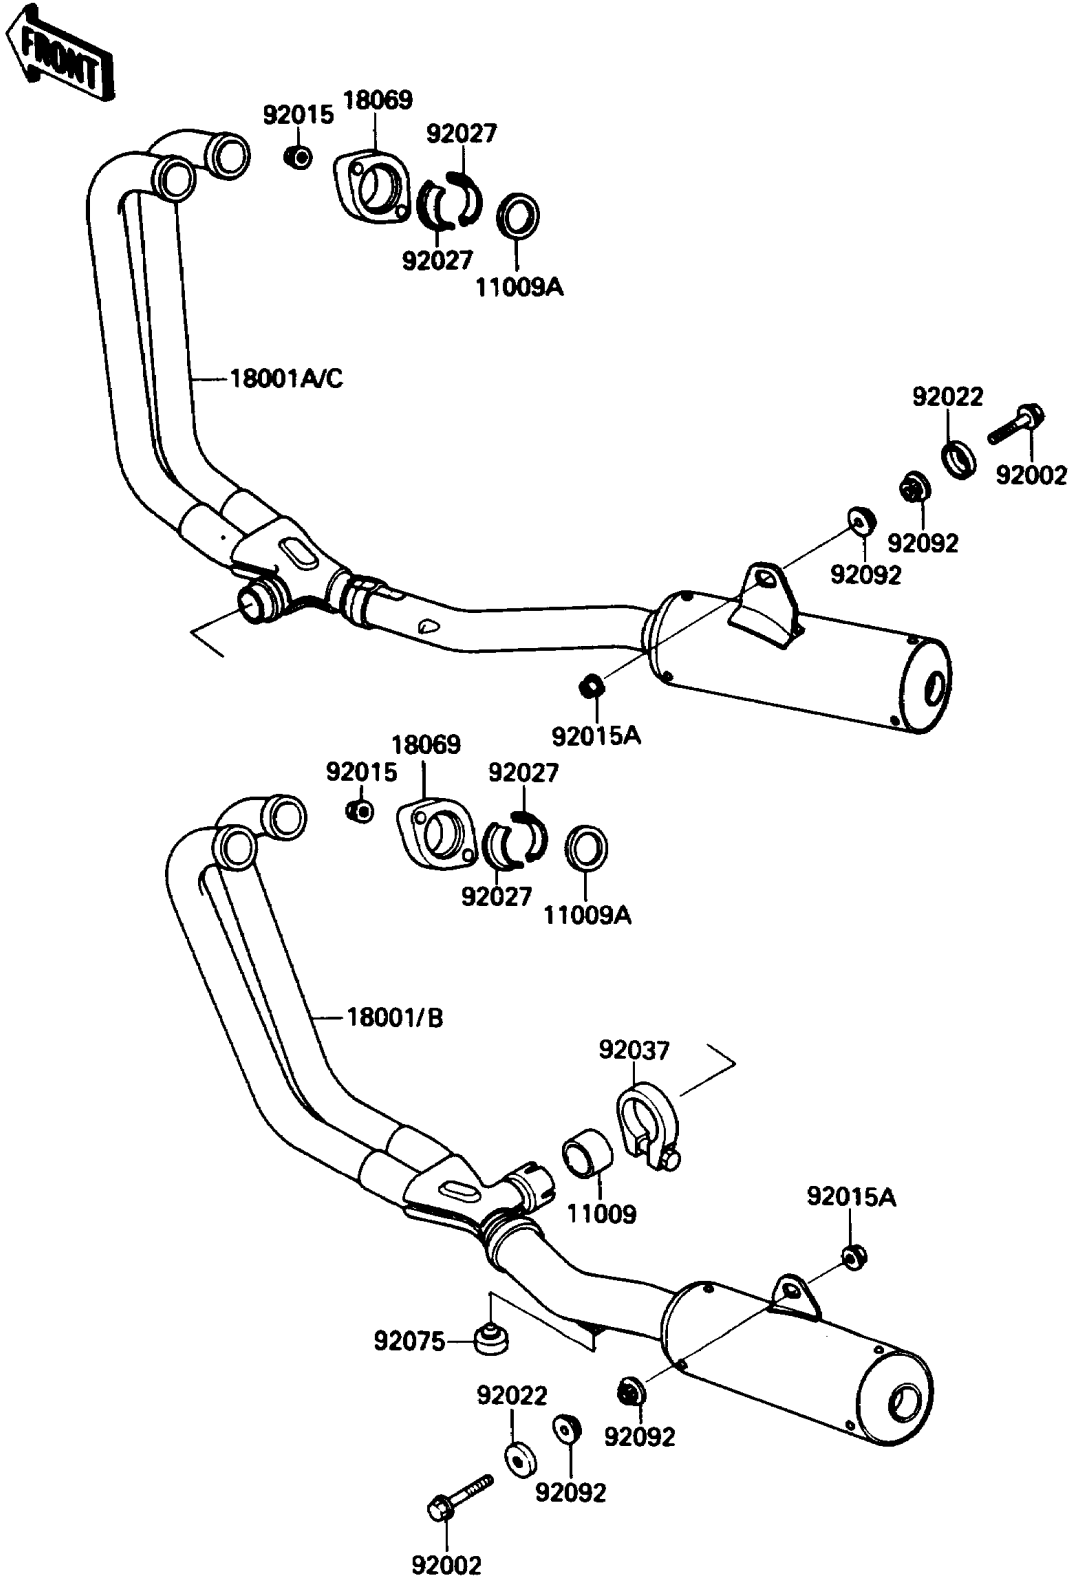

1989 Ninja[®] 600R PARTS DIAGRAM

Muffler(s)

E1140

1989 Ninja® 600R PARTS LIST

Muffler(s)

ITEM NAME	PART NUMBER	QUANTITY
GASKET,MUFFLER CONNECTING (Ref # 11009)	11009-1638	1
GASKET,EXHAUST PIPE HOLDER (Ref # 11009A)	18067-004	4
MUFFLER,LH (Ref # 18001)	18001-1617	1
MUFFLER,RH (Ref # 18001A)	18001-1655	1
MUFFLER,LH (Ref # 18001B)	18001-1719	1
MUFFLER,RH (Ref # 18001C)	18001-1720	1
HOLDER-EXHAUST PIPE (Ref # 18069)	18069-1025	4
BOLT,10X55 (Ref # 92002)	92002-1127	2
NUT,6MM (Ref # 92015)	92015-1365	8
NUT,FLANGED,10MM (Ref # 92015A)	92015-1387	2
WASHER (Ref # 92022)	92022-289	2
COLLAR (Ref # 92027)	92027-1365	8
CLAMP,CONNECTING PIPE (Ref # 92037)	92037-1221	1
DAMPER (Ref # 92075)	92075-015	1
BUSHING-RUBBER,MUFFLER (Ref # 92092)	92092-1013	4