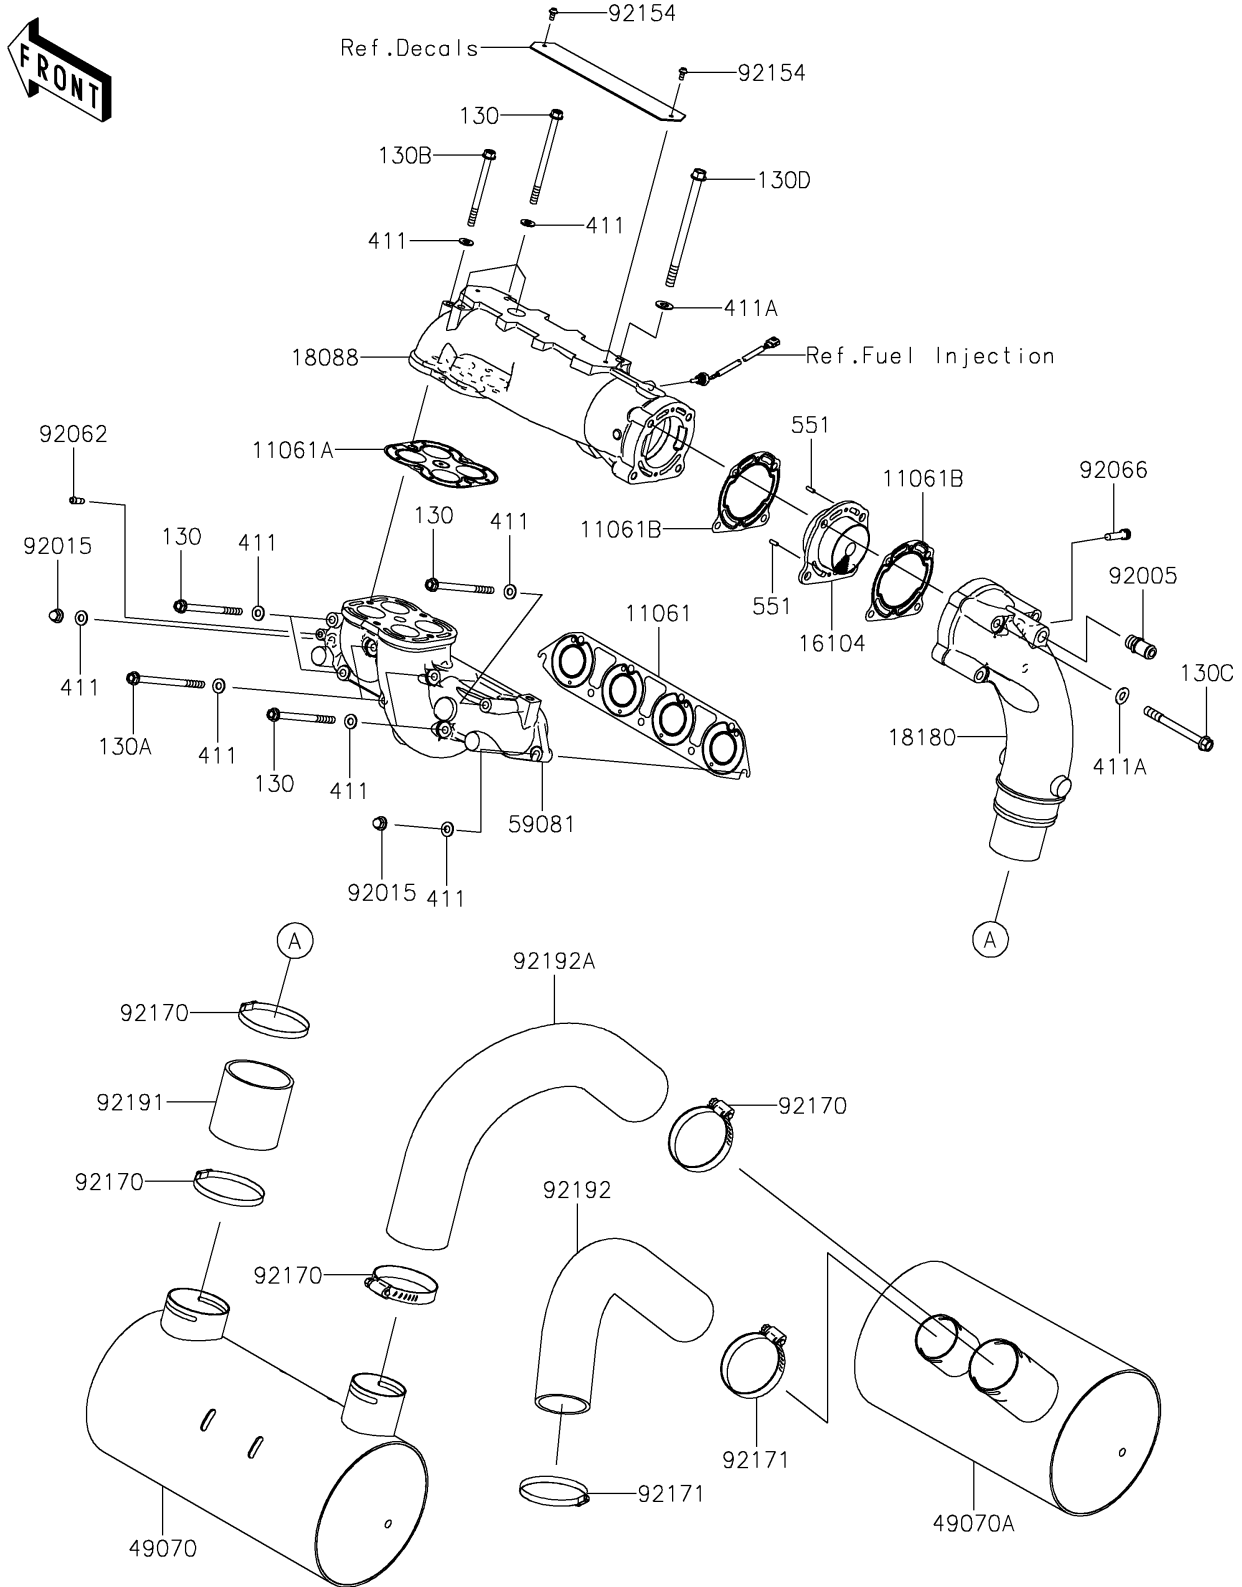

2024 JET SKI® ULTRA® 310LX PARTS DIAGRAM

Muffler(s)

E1140

2024 JET SKI® ULTRA® 310LX PARTS LIST

Muffler(s)

ITEM NAME	PART NUMBER	QUANTITY
GASKET,MANIFOLD EXHAUST (Ref # 11061)	11061-3742	1
GASKET,PIPE EXHAUST (Ref # 11061A)	11061-3762	1
GASKET,MUFFLER (Ref # 11061B)	11061-3768	2
FILTER-COMP,MUFFLER (Ref # 16104)	16104-0012	1
PIPE-EXHAUST (Ref # 18088)	18088-3730	1
BODY-MUFFLER (Ref # 18180)	18180-0825	1
MUFFLER-COMP,1ST (Ref # 49070)	49070-0749	1
MUFFLER-COMP,2ND (Ref # 49070A)	49070-0750	1
MANIFOLD-EXHAUST (Ref # 59081)	59081-3744	1
FITTING (Ref # 92005)	92005-0728	1
NUT,CAP,8MM (Ref # 92015)	92015-1371	2
NOZZLE (Ref # 92062)	92062-0562	1
PLUG,FILTER STOPPER (Ref # 92066)	92066-0764	1
BOLT,SOCKET,5X10 (Ref # 92154)	92154-0211	2
CLAMP (Ref # 92170)	92170-3764	4
CLAMP (Ref # 92171)	92171-3715	2
TUBE,PIPE EX-MUFFLER (Ref # 92191)	92191-3986	1
TUBE,2ND-TAIL PIPE (Ref # 92192)	92192-3762	1
TUBE,1ST-2ND (Ref # 92192A)	92192-3860	1
BOLT-FLANGED,8X120 (Ref # 130)	130CD08120	8
BOLT-FLANGED,8X140 (Ref # 130A)	130CD08140	2
BOLT-FLANGED,8X95 (Ref # 130B)	130CD0895	1
BOLT-FLANGED,10X100 (Ref # 130C)	130CD10100	4
BOLT-FLANGED,10X150 (Ref # 130D)	130CD10150	1
WASHER-PLAIN,8MM (Ref # 411)	411S0800	13
WASHER-PLAIN,10MM (Ref # 411A)	411S1000	5
PIN-DOWEL (Ref # 551)	551R0412	2