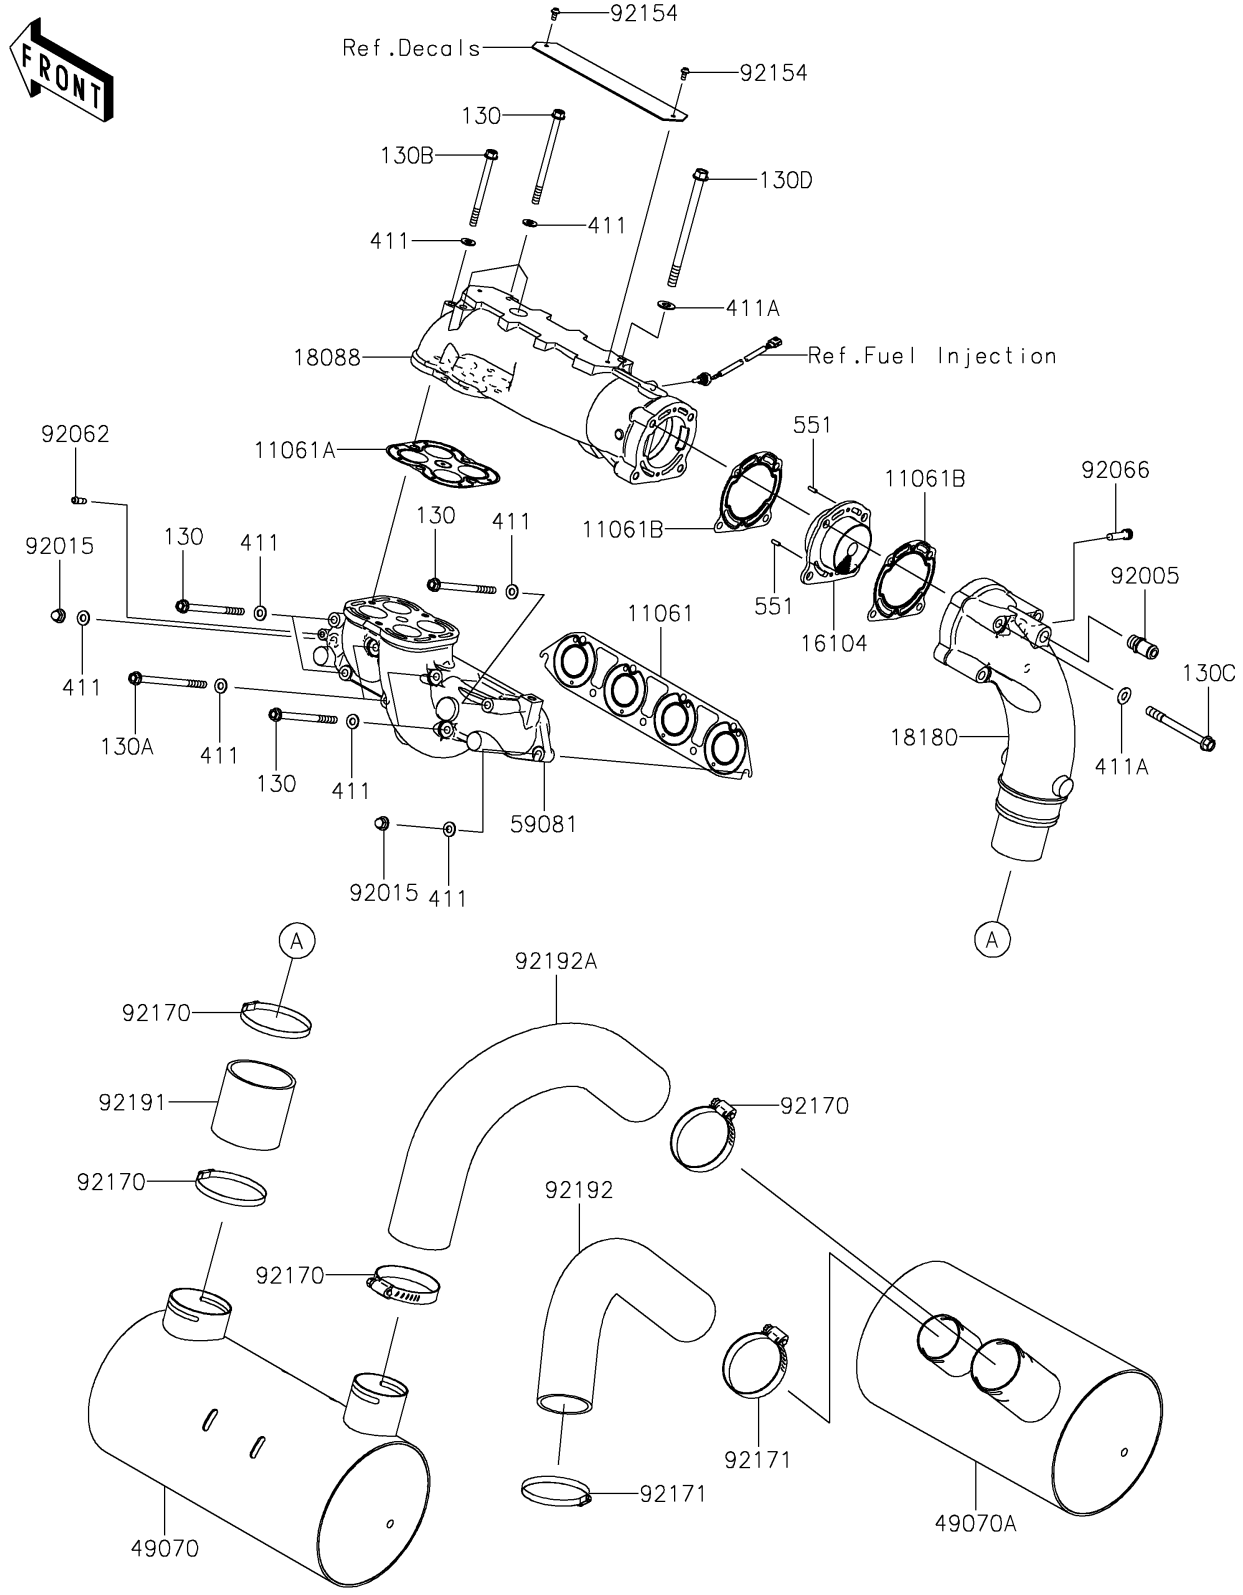

2025 Ultra 310LX PARTS DIAGRAM

Muffler(s)

E1140

2025 Ultra 310LX PARTS LIST

Muffler(s)

ITEM NAME	PART NUMBER	QUANTITY
GASKET,MANIFOLD EXHAUST (Ref # 11061)	11061-3742	1
GASKET,PIPE EXHAUST (Ref # 11061A)	11061-3762	1
GASKET,MUFFLER (Ref # 11061B)	11061-3768	2
FILTER-COMP,MUFFLER (Ref # 16104)	16104-0012	1
PIPE-EXHAUST (Ref # 18088)	18088-3730	1
BODY-MUFFLER (Ref # 18180)	18180-0825	1
MUFFLER-COMP,1ST (Ref # 49070)	49070-0749	1
MUFFLER-COMP,2ND (Ref # 49070A)	49070-0750	1
MANIFOLD-EXHAUST (Ref # 59081)	59081-3744	1
FITTING (Ref # 92005)	92005-0728	1
NUT,CAP,8MM (Ref # 92015)	92015-1371	2
NOZZLE (Ref # 92062)	92062-0562	1
PLUG,FILTER STOPPER (Ref # 92066)	92066-0764	1
BOLT,SOCKET,5X10 (Ref # 92154)	92154-0211	2
CLAMP (Ref # 92170)	92170-3764	4
CLAMP (Ref # 92171)	92171-3715	2
TUBE,PIPE EX-MUFFLER (Ref # 92191)	92191-3986	1
TUBE,2ND-TAIL PIPE (Ref # 92192)	92192-3762	1
TUBE,1ST-2ND (Ref # 92192A)	92192-3860	1
BOLT-FLANGED,8X120 (Ref # 130)	130CD08120	8
BOLT-FLANGED,8X140 (Ref # 130A)	130CD08140	2
BOLT-FLANGED,8X95 (Ref # 130B)	130CD0895	1
BOLT-FLANGED,10X100 (Ref # 130C)	130CD10100	4
BOLT-FLANGED,10X150 (Ref # 130D)	130CD10150	1
WASHER-PLAIN,8MM (Ref # 411)	411S0800	13
WASHER-PLAIN,10MM (Ref # 411A)	411S1000	5
PIN-DOWEL (Ref # 551)	551R0412	2