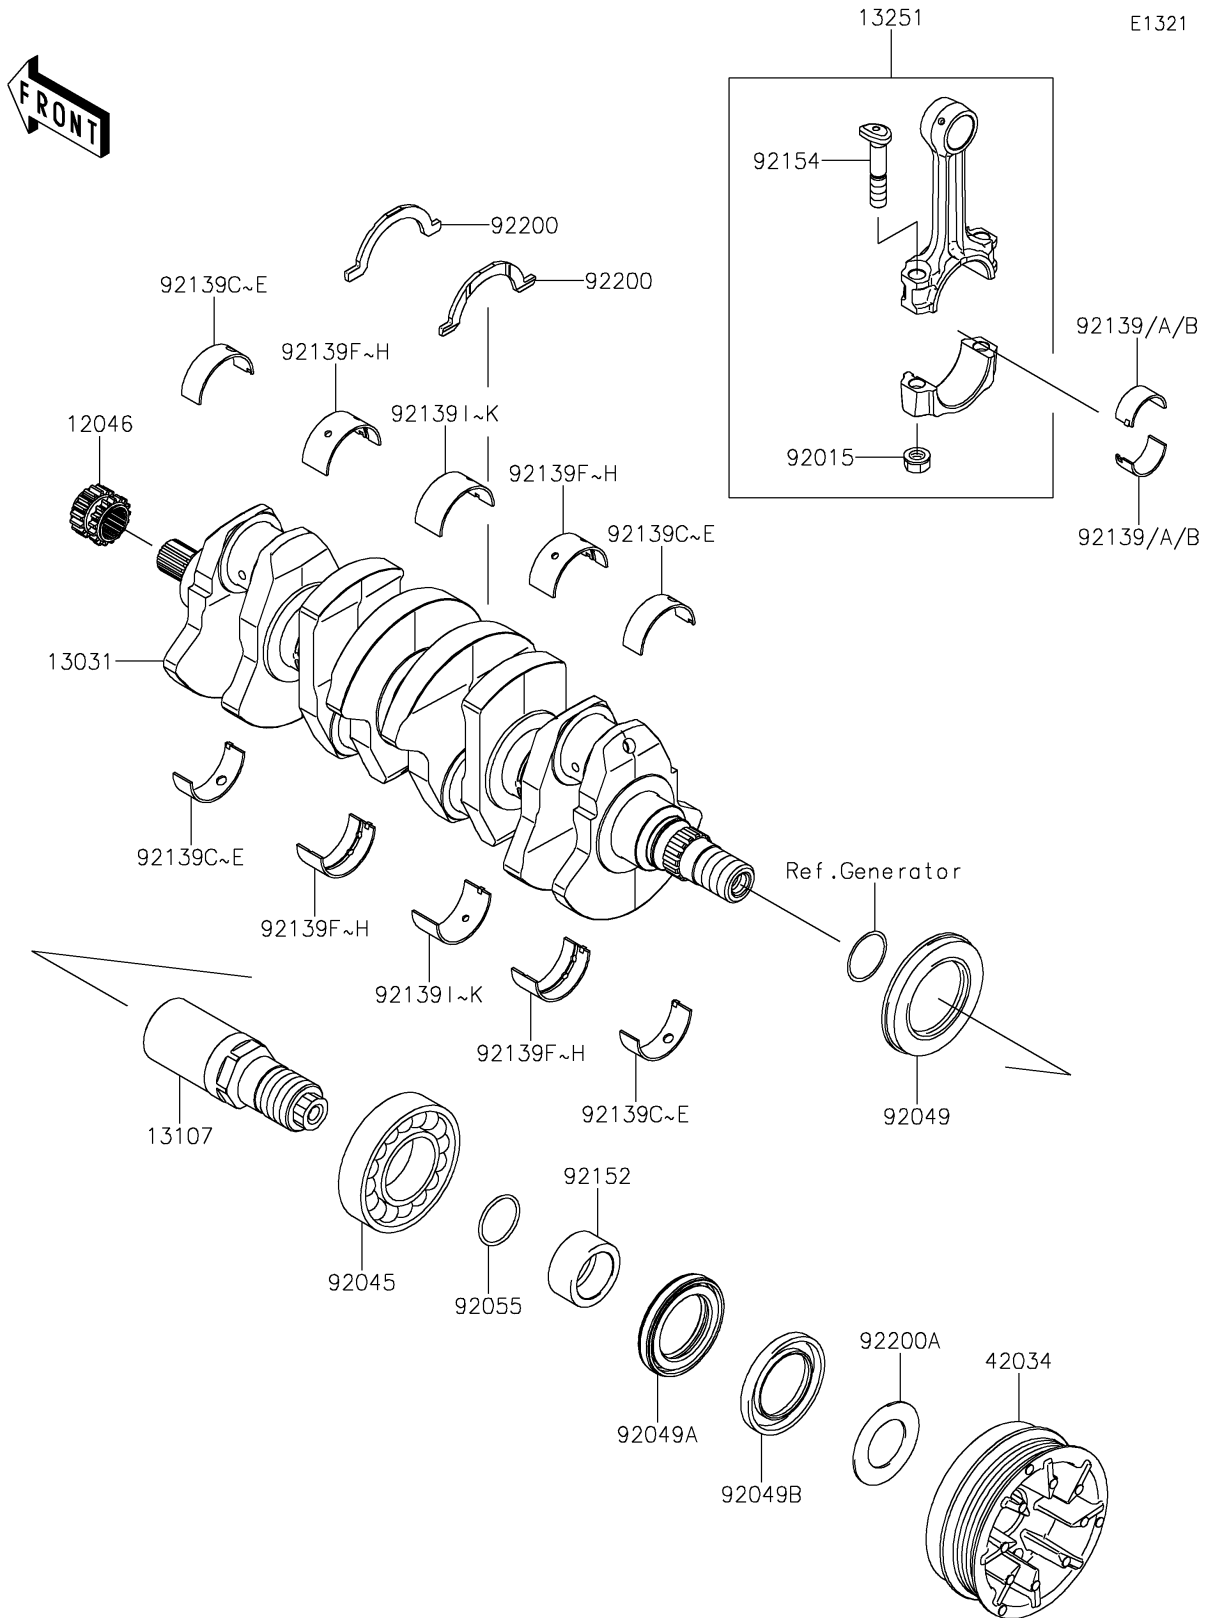

2025 Ultra 310LX PARTS DIAGRAM

Crankshaft

2025 Ultra 310LX PARTS LIST

Crankshaft

ITEM NAME	PART NUMBER	QUANTITY
SPROCKET,17T (Ref # 12046)	12046-3711	1
CRANKSHAFT-COMP (Ref # 13031)	13031-0969	1
SHAFT (Ref # 13107)	13107-3810	1
ROD-ASSY-CONNECTING,I (Ref # 13251)	13251-3703-II	4
COUPLING (Ref # 42034)	42034-3723	1
NUT,CONNECTING ROD (Ref # 92015)	92015-1559	8
BEARING-BALL,6208ZZ AS2S (Ref # 92045)	92045-3739	1
SEAL-OIL,SD347626LHS (Ref # 92049)	92049-3736	1
SEAL-OIL,FPJ740628.5ZS (Ref # 92049A)	92049-3737	1
SEAL-OIL,S40626NS (Ref # 92049B)	92049-3738	1
RING-O,27.7X2.4 (Ref # 92055)	92055-091	1
BUSHING,CONNECTING ROD,GREEN (Ref # 92139)	92139-0722	8
BUSHING,CONNECTING ROD,YELLOW (Ref # 92139A)	92139-0723	AR
BUSHING,CONNECTING ROD,PINK (Ref # 92139B)	92139-0724	AR
BUSHING,CRANKSHAFT,#1,GREEN (Ref # 92139C)	92139-1118	4
BUSHING,CRANKSHAFT,#1,YEL (Ref # 92139D)	92139-1119	AR
BUSHING,CRANKSHAFT,#1,PINK (Ref # 92139E)	92139-1120	AR
BUSHING,CRANKSHAFT,#2,GREEN (Ref # 92139F)	92139-1121	4
BUSHING,CRANKSHAFT,#2,YEL (Ref # 92139G)	92139-1122	AR
BUSHING,CRANKSHAFT,#2,PINK (Ref # 92139H)	92139-1123	AR
BUSHING,CRANKSHAFT,#3,GREEN (Ref # 92139I)	92139-1124	2
BUSHING,CRANKSHAFT,#3,YELLOW (Ref # 92139J)	92139-1125	AR
BUSHING,CRANKSHAFT,#3,PINK (Ref # 92139K)	92139-1126	AR
COLLAR,30X40X18 (Ref # 92152)	92152-3759	1
BOLT,CONNECTING ROD,9MM (Ref # 92154)	92154-3720	8
WASHER (Ref # 92200)	92200-3789	2
WASHER,30.5X52X1.5 (Ref # 92200A)	92200-3808	1