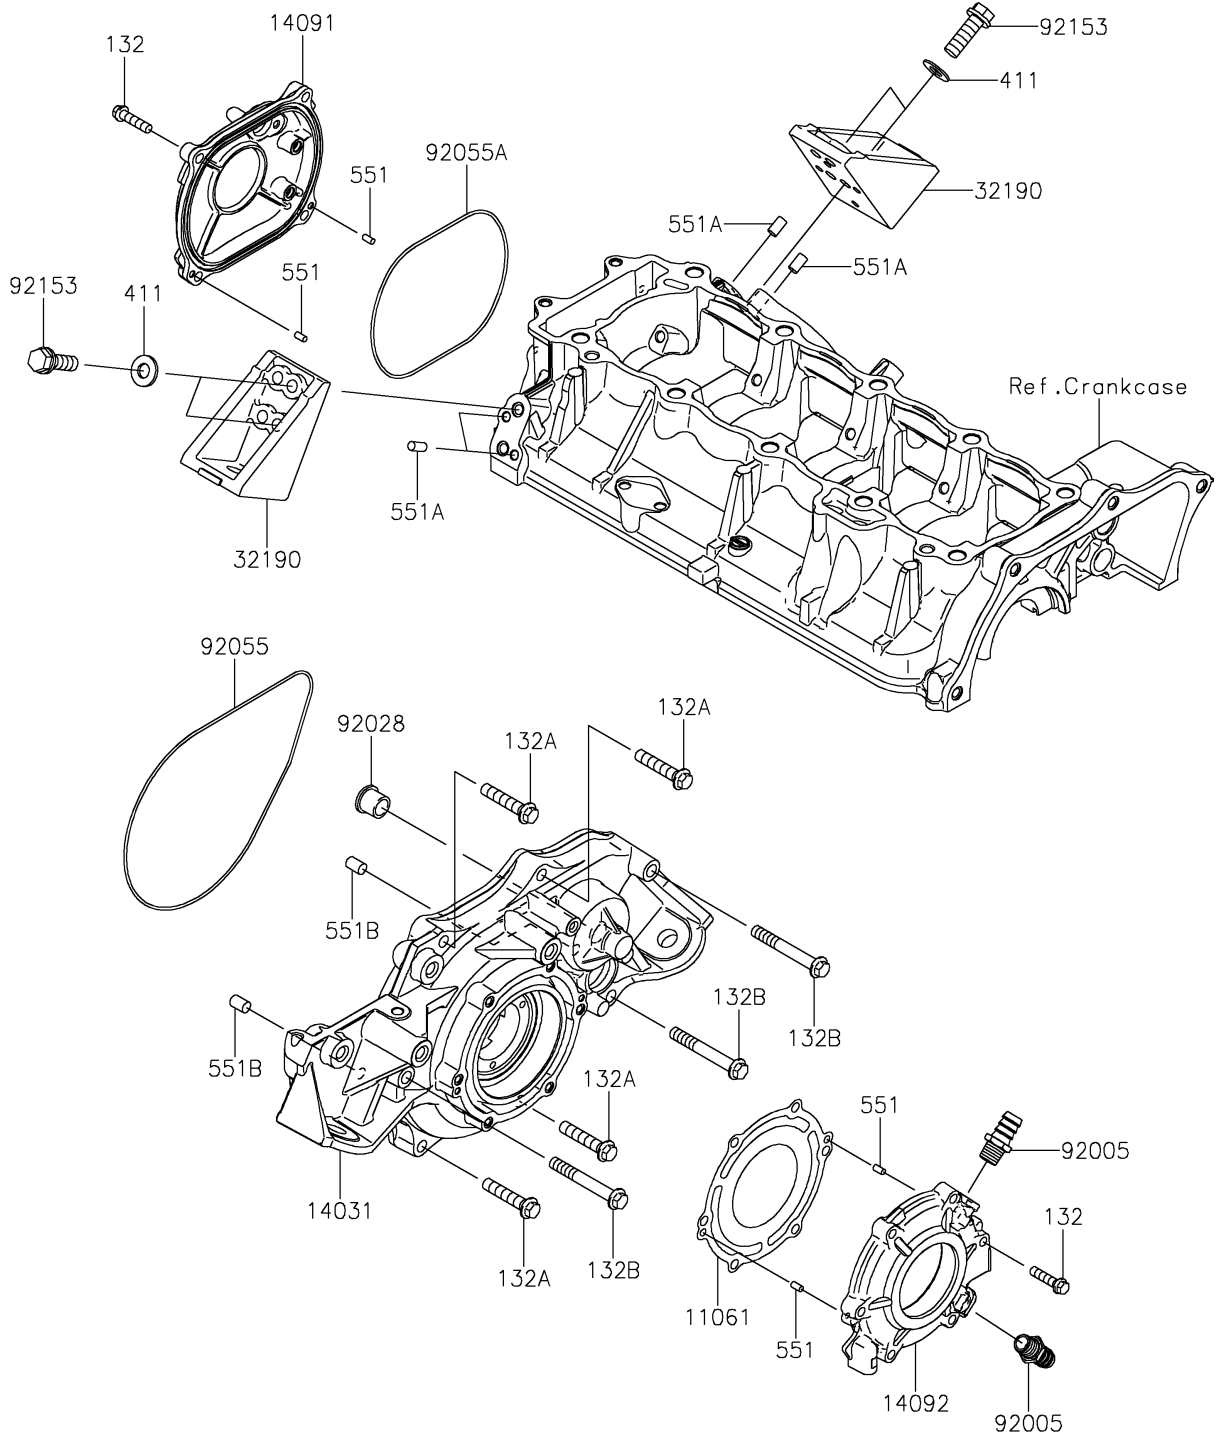

2025 Ultra 310LX PARTS DIAGRAM

Engine Cover(s)

E1431

2025 Ultra 310LX PARTS LIST

Engine Cover(s)

ITEM NAME	PART NUMBER	QUANTITY
GASKET,OUTPUT COVER (Ref # 11061)	11061-1499	1
COVER-GENERATOR (Ref # 14031)	14031-3738	1
COVER,PULS (Ref # 14091)	14091-3763	1
COVER,OUTPUT (Ref # 14092)	14092-1048	1
BRACKET-ENGINE (Ref # 32190)	32190-3703	2
FITTING (Ref # 92005)	92005-3714	2
BUSHING (Ref # 92028)	92028-3718	1
RING-O,196X3 (Ref # 92055)	92055-3761	1
RING-O,120X3 (Ref # 92055A)	92055-3762	1
BOLT,FLANGED,8X30 (Ref # 92153)	92153-3722	4
BOLT-FLANGED-SMALL,6X25 (Ref # 132)	132BD0625	10
BOLT-FLANGED-SMALL,8X40 (Ref # 132A)	132BD0840	4
BOLT-FLANGED-SMALL,8X60 (Ref # 132B)	132BD0860	3
WASHER-PLAIN,8MM (Ref # 411)	411S0800	4
PIN-DOWEL (Ref # 551)	551R0408	4
PIN-DOWEL (Ref # 551A)	551R0612	4
PIN-DOWEL (Ref # 551B)	551R0812	2