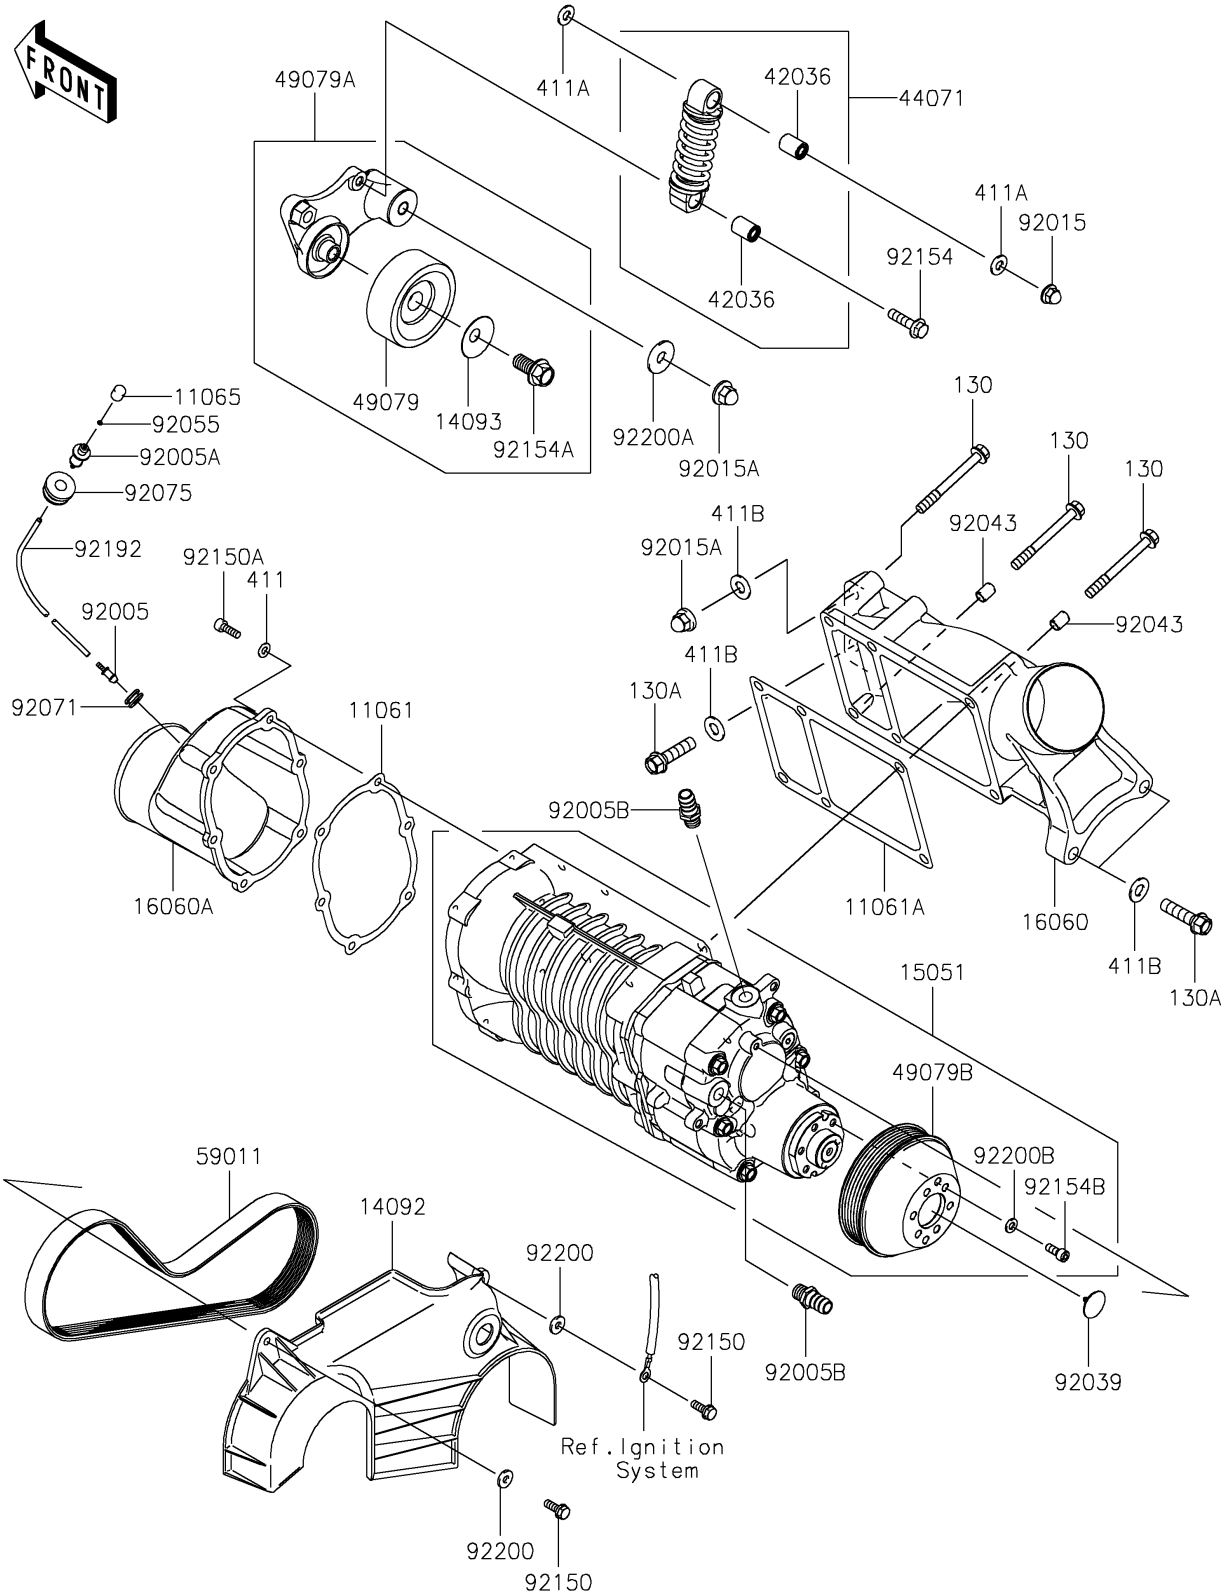

2024 JET SKI® ULTRA® 310LX PARTS DIAGRAM

Super Charger

E1460

2024 JET SKI® ULTRA® 310LX PARTS LIST

Super Charger

ITEM NAME	PART NUMBER	QUANTITY
GASKET,COMPRESSOR INLET (Ref # 11061)	11061-0760	1
GASKET,COMPRESSOR OUT (Ref # 11061A)	11061-3763	1
CAP (Ref # 11065)	11065-0156	1
COVER,BELT (Ref # 14092)	14092-0838	1
COVER (Ref # 14093)	14093-0222	1
COMPRESSOR-AIR,SUPER CHARGER (Ref # 15051)	15051-3704	1
PIPE-INTAKE,COMPRESSOR OUT (Ref # 16060)	16060-0028	1
PIPE-INTAKE,COMPRESSOR INLET (Ref # 16060A)	16060-0738	1
SLEEVE (Ref # 42036)	42036-0713	2
DAMPER-ASSY (Ref # 44071)	44071-0776	1
PULLEY-BELT (Ref # 49079)	49079-0025	1
PULLEY-BELT (Ref # 49079A)	49079-0028	1
PULLEY-BELT (Ref # 49079B)	49079-3704	1
BELT,6PK845 (Ref # 59011)	59011-0032	1
FITTING (Ref # 92005)	92005-0722	1
FITTING (Ref # 92005A)	92005-0723	1
FITTING (Ref # 92005B)	92005-3714	2
NUT,CAP,8MM (Ref # 92015)	92015-1371	1
NUT,10MM (Ref # 92015A)	92015-1649	2
RIVET (Ref # 92039)	92039-3795	1
PIN,8.2X10.5X14 (Ref # 92043)	92043-3764	2
RING-O,2X1 (Ref # 92055)	92055-0718	1
GROMMET (Ref # 92071)	92071-3733	1
DAMPER,FUEL TANK (Ref # 92075)	92075-1424	1
BOLT,6X18 (Ref # 92150)	92150-3729	2
BOLT,SOCKET,6X18 (Ref # 92150A)	92150-3775	6
BOLT (Ref # 92154)	92154-0865	1
BOLT (Ref # 92154A)	92154-1626	1
BOLT,SOCKET,6X16 (Ref # 92154B)	92154-3714	6

2024 JET SKI® ULTRA® 310LX PARTS LIST

Super Charger

ITEM NAME	PART NUMBER	QUANTITY
TUBE,3X4X600 (Ref # 92192)	92192-1004	1
WASHER,6.5X16X2.0 (Ref # 92200)	92200-1543	2
WASHER (Ref # 92200A)	92200-3762	1
WASHER,6.5X13X1.5 (Ref # 92200B)	92200-3814	6
BOLT-FLANGED,8X75 (Ref # 130)	130CD0875	6
BOLT-FLANGED,10X40 (Ref # 130A)	130CD1040	3
WASHER-PLAIN,6MM (Ref # 411)	411S0600	6
WASHER-PLAIN,8MM (Ref # 411A)	411S0800	2
WASHER-PLAIN,10MM (Ref # 411B)	411S1000	4