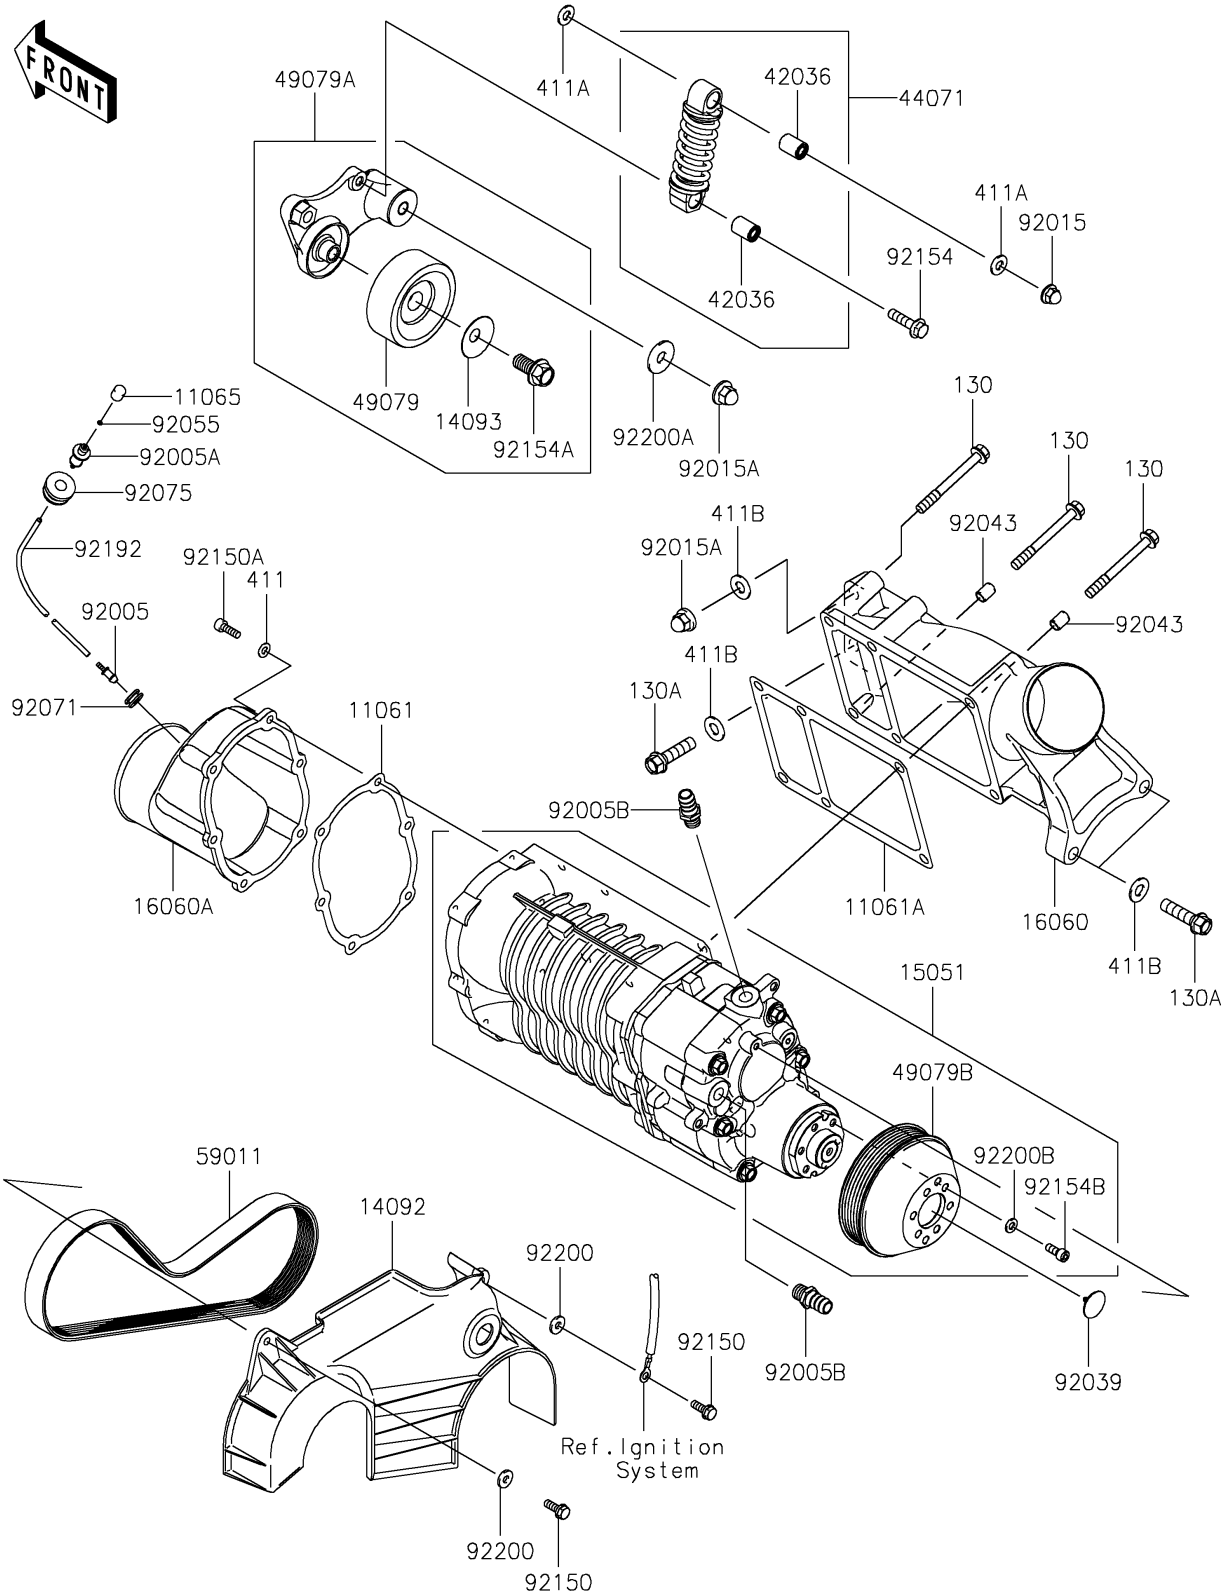

2025 Ultra 310LX PARTS DIAGRAM

Super Charger

E1460

2025 Ultra 310LX PARTS LIST

Super Charger

ITEM NAME	PART NUMBER	QUANTITY
GASKET,COMPRESSOR INLET (Ref # 11061)	11061-0760	1
GASKET,COMPRESSOR OUT (Ref # 11061A)	11061-3763	1
CAP (Ref # 11065)	11065-0156	1
COVER,BELT (Ref # 14092)	14092-0838	1
COVER (Ref # 14093)	14093-0222	1
COMPRESSOR-AIR,SUPER CHARGER (Ref # 15051)	15051-3704	1
PIPE-INTAKE,COMPRESSOR OUT (Ref # 16060)	16060-0028	1
PIPE-INTAKE,COMPRESSOR INLET (Ref # 16060A)	16060-0738	1
SLEEVE (Ref # 42036)	42036-0713	2
DAMPER-ASSY (Ref # 44071)	44071-0776	1
PULLEY-BELT (Ref # 49079)	49079-0025	1
PULLEY-BELT (Ref # 49079A)	49079-0028	1
PULLEY-BELT (Ref # 49079B)	49079-3704	1
BELT,6PK845 (Ref # 59011)	59011-0032	1
FITTING (Ref # 92005)	92005-0722	1
FITTING (Ref # 92005A)	92005-0723	1
FITTING (Ref # 92005B)	92005-3714	2
NUT,CAP,8MM (Ref # 92015)	92015-1371	1
NUT,10MM (Ref # 92015A)	92015-1649	2
RIVET (Ref # 92039)	92039-3795	1
PIN,8.2X10.5X14 (Ref # 92043)	92043-3764	2
RING-O,2X1 (Ref # 92055)	92055-0718	1
GROMMET (Ref # 92071)	92071-3733	1
DAMPER,FUEL TANK (Ref # 92075)	92075-1424	1
BOLT,6X18 (Ref # 92150)	92150-3729	2
BOLT,SOCKET,6X18 (Ref # 92150A)	92150-3775	6
BOLT (Ref # 92154)	92154-0865	1
BOLT (Ref # 92154A)	92154-1626	1
BOLT,SOCKET,6X16 (Ref # 92154B)	92154-3714	6

2025 Ultra 310LX PARTS LIST

Super Charger

ITEM NAME	PART NUMBER	QUANTITY
TUBE,3X4X600 (Ref # 92192)	92192-1004	1
WASHER,6.5X16X2.0 (Ref # 92200)	92200-1543	2
WASHER (Ref # 92200A)	92200-3762	1
WASHER,6.5X13X1.5 (Ref # 92200B)	92200-3814	6
BOLT-FLANGED,8X75 (Ref # 130)	130CD0875	6
BOLT-FLANGED,10X40 (Ref # 130A)	130CD1040	3
WASHER-PLAIN,6MM (Ref # 411)	411S0600	6
WASHER-PLAIN,8MM (Ref # 411A)	411S0800	2
WASHER-PLAIN,10MM (Ref # 411B)	411S1000	4