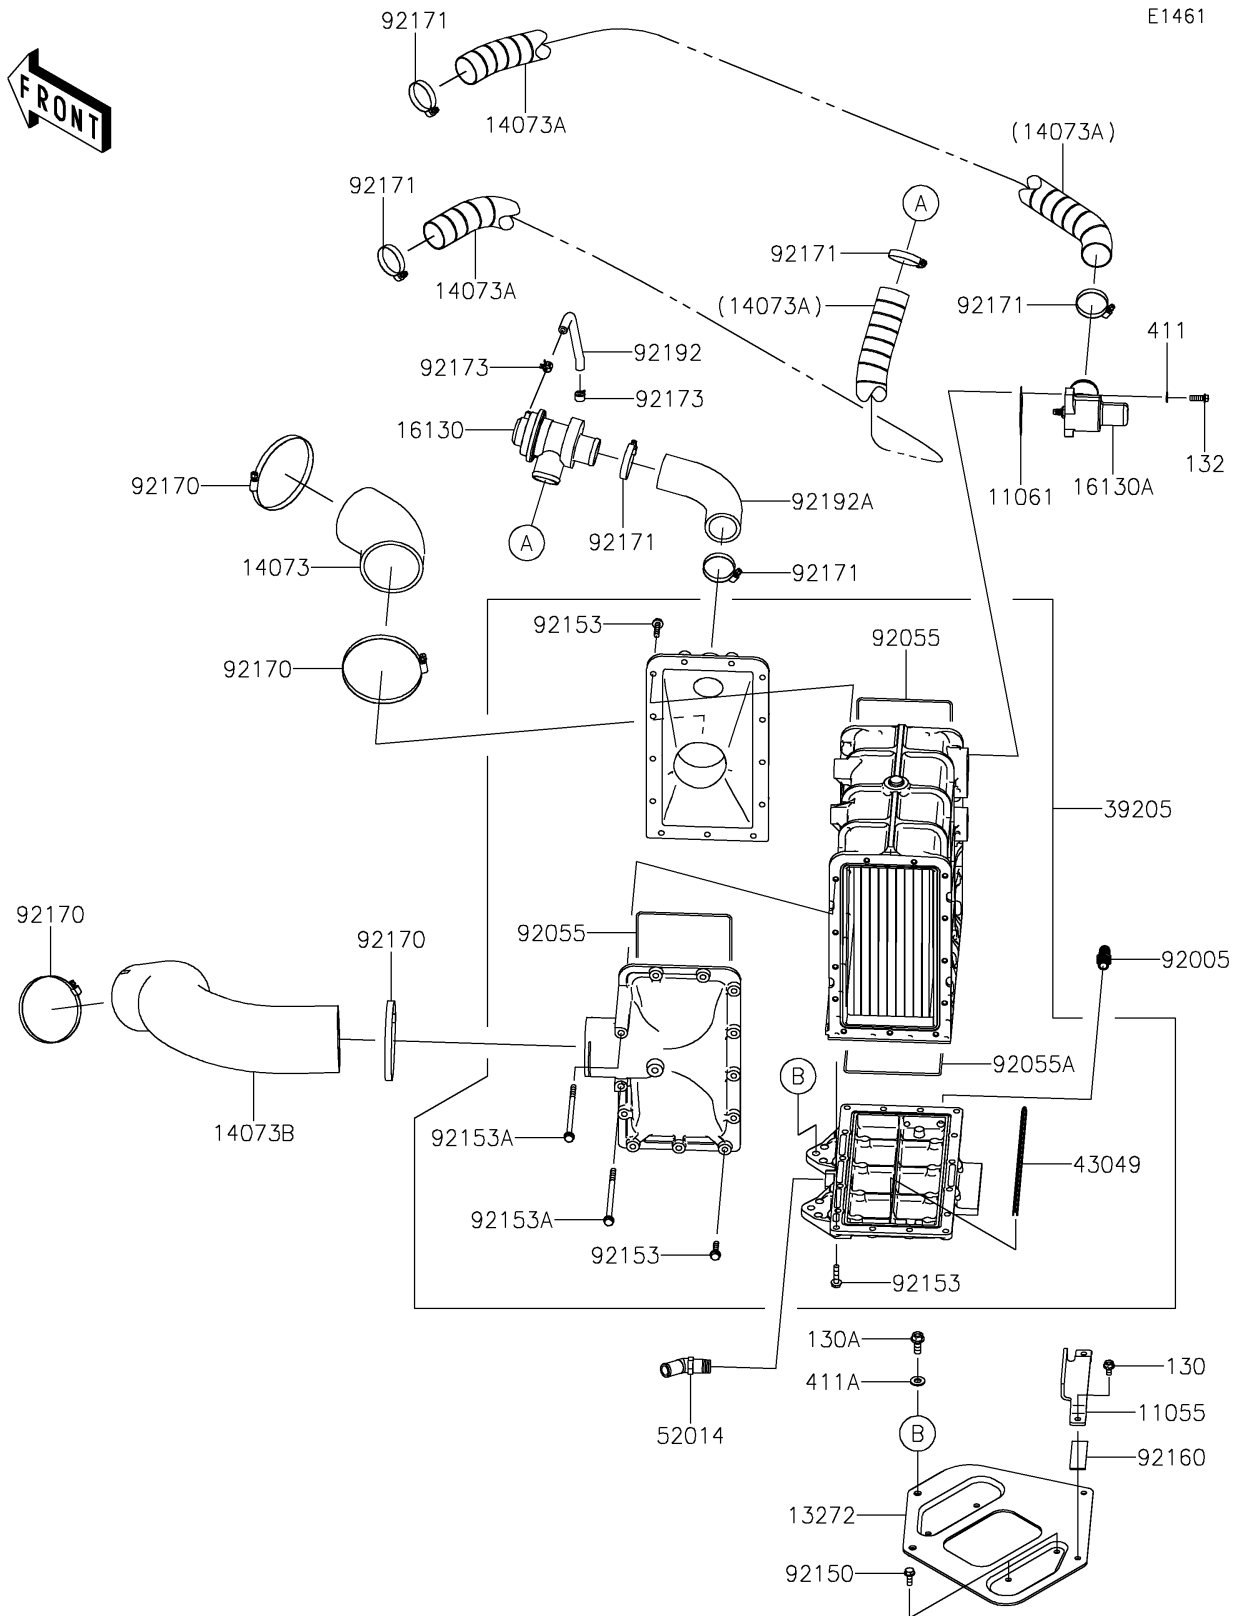

2025 Ultra 310LX PARTS DIAGRAM

Inter Cooler

2025 Ultra 310LX PARTS LIST

Inter Cooler

ITEM NAME	PART NUMBER	QUANTITY
BRACKET (Ref # 11055)	11055-3714	1
GASKET (Ref # 11061)	11061-3765	1
PLATE (Ref # 13272)	13272-3721	1
DUCT,I/C-TH. (Ref # 14073)	14073-3823	1
DUCT,BYPASS VALVE-A/C (Ref # 14073A)	14073-3834	2
DUCT,S/C-I/C (Ref # 14073B)	14073-3839	1
VALVE-ASSY-RELIEF,AIR BYPASS (Ref # 16130)	16130-3703	1
VALVE-ASSY-RELIEF,BLOW OFF (Ref # 16130A)	16130-3707	1
HEAT EXCHANGER,INTER COOLER (Ref # 39205)	39205-3702	1
PACKING (Ref # 43049)	43049-3719	1
ELBOW (Ref # 52014)	52014-3714	1
FITTING (Ref # 92005)	92005-3714	1
RING-O (Ref # 92055)	92055-3779	2
RING-O (Ref # 92055A)	92055-3780	1
BOLT,6X18 (Ref # 92150)	92150-3729	4
BOLT,FLANGED,6X25 (Ref # 92153)	92153-3750	40
BOLT,FLANGED,6X110 (Ref # 92153A)	92153-3751	2
DAMPER (Ref # 92160)	92160-1075	1
CLAMP (Ref # 92170)	92170-3764	4
CLAMP (Ref # 92171)	92171-3725	6
CLAMP (Ref # 92173)	92173-1038	2
TUBE,5.8X10.8X140 (Ref # 92192)	92192-1512	1
TUBE,I/C-ABV (Ref # 92192A)	92192-3784	1
BOLT-FLANGED,6X12 (Ref # 130)	130CD0612	2
BOLT-FLANGED,8X20 (Ref # 130A)	130CD0820	2
BOLT-FLANGED-SMALL,6X18 (Ref # 132)	132BC0618	2
WASHER-PLAIN,6MM (Ref # 411)	411S0600	2
WASHER-PLAIN,8MM (Ref # 411A)	411S0800	2