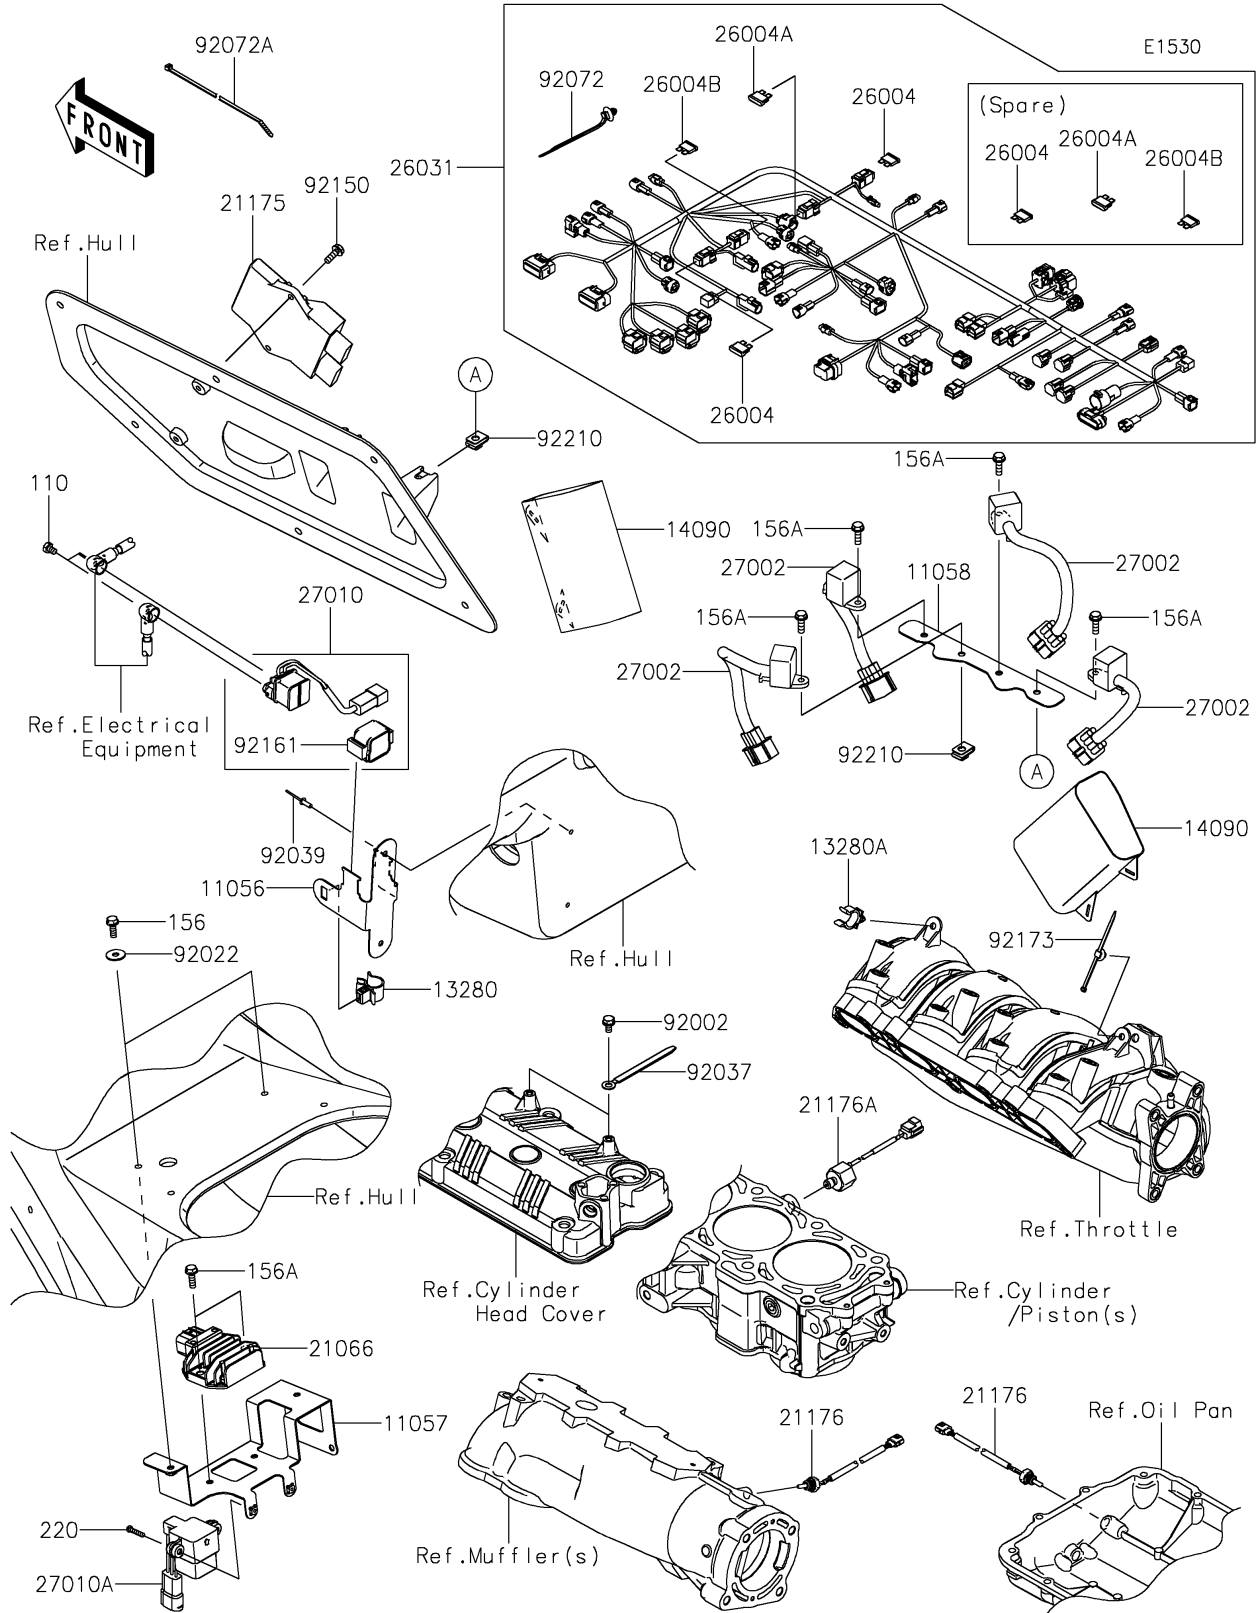

# 2025 Ultra 310LX PARTS DIAGRAM

## 2025 Ultra 310LX PARTS LIST

### Fuel Injection

ITEM NAME	PART NUMBER	QUANTITY
BRACKET,SWITCH (Ref # 11056)	11056-3855	1
BRACKET,REGULATOR&VDS (Ref # 11057)	11057-7354	1
BRACKET,RELAY (Ref # 11058)	11058-0929	1
HOLDER (Ref # 13280)	13280-0789	1
HOLDER,HARNESS (Ref # 13280A)	13280-3760	1
COVER,COUPLER (Ref # 14090)	14090-1611	2
REGULATOR-VOLTAGE (Ref # 21066)	21066-0755	1
CONTROL UNIT-ELECTRONIC (Ref # 21175)	21175-1978	1
SENSOR,TEMP (Ref # 21176)	21176-0741	2
SENSOR,KNOCK (Ref # 21176A)	21176-0770	1
FUSE-ASSY,20A (Ref # 26004)	26004-0033	4
FUSE-ASSY,10A (Ref # 26004A)	26004-0034	2
FUSE-ASSY,15A (Ref # 26004B)	26004-0037	2
HARNESS,MAIN (Ref # 26031)	26031-4152	1
RELAY-ASSY (Ref # 27002)	27002-3703	4
SWITCH (Ref # 27010)	27010-0710	1
SWITCH,VDS (Ref # 27010A)	27010-3785	1
BOLT,6X12 (Ref # 92002)	92002-3763	2
WASHER,6.5X20X1.5 (Ref # 92022)	92022-3710	2
CLAMP,L=100 (Ref # 92037)	92037-3736	2
RIVET (Ref # 92039)	92039-3714	2
BAND,OS170-FT7(BLACK) (Ref # 92072)	92072-1414	AR
BAND,L=372.24 (Ref # 92072A)	92072-3883	13
BOLT,6X18 (Ref # 92150)	92150-3729	2
DAMPER,SWITCH (Ref # 92161)	92161-1625	1
CLAMP (Ref # 92173)	92173-0742	1
NUT,6MM (Ref # 92210)	92210-3768	2
BOLT,6X8 (Ref # 110)	110R0608	2
BOLT-WP,6X18 (Ref # 156)	156R0618	2

### Fuel Injection

ITEM NAME	PART NUMBER	QUANTITY
BOLT-WP,6X20 (Ref # 156A)	156R0620	6
SCREW-PAN-CROS,4X20 (Ref # 220)	220R0420	2