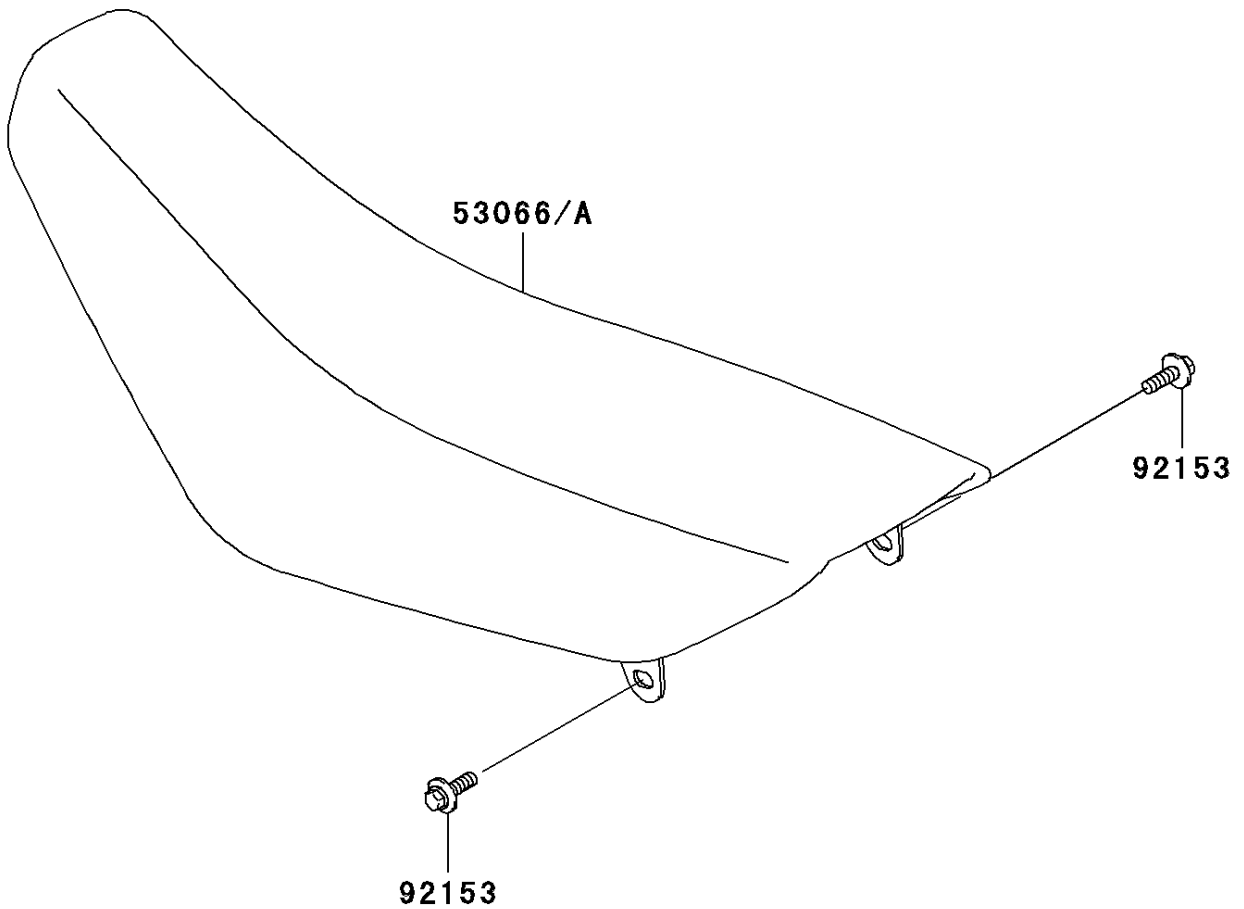

2006 KX65 PARTS DIAGRAM

Seat

F2510

2006 KX65 PARTS LIST

Seat

ITEM NAME	PART NUMBER	QUANTITY
SEAT-ASSY, GREEN/BLACK (Ref # 53066A)	53066-0092-336	1
BOLT, 6X20 (Ref # 92153)	92153-0502	2