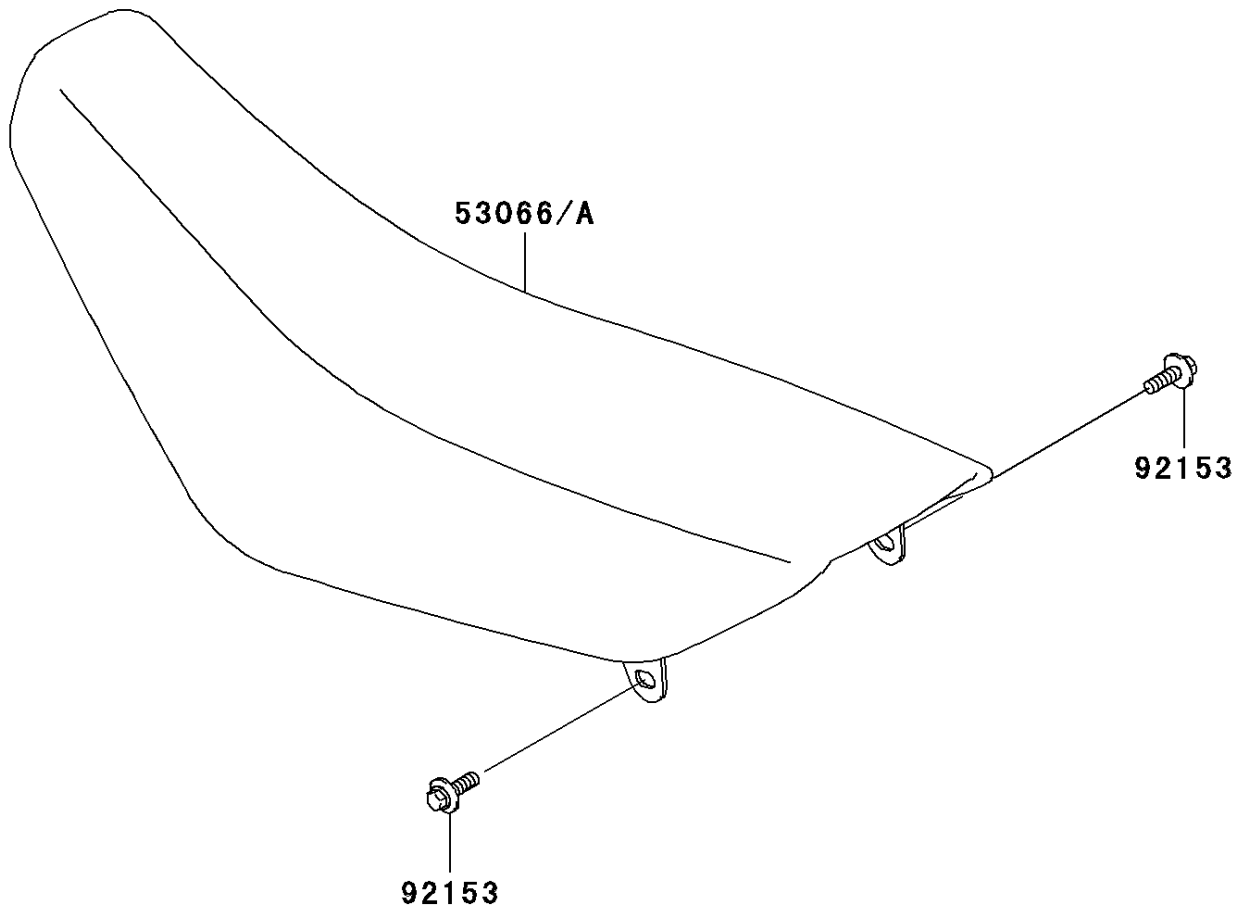

2007 KX65 PARTS DIAGRAM

Seat

F2510

2007 KX65 PARTS LIST

Seat

ITEM NAME	PART NUMBER	QUANTITY
SEAT-ASSY, GREEN/BLACK (Ref # 53066A)	53066-0092-336	1
BOLT, 6X20 (Ref # 92153)	92153-0502	2