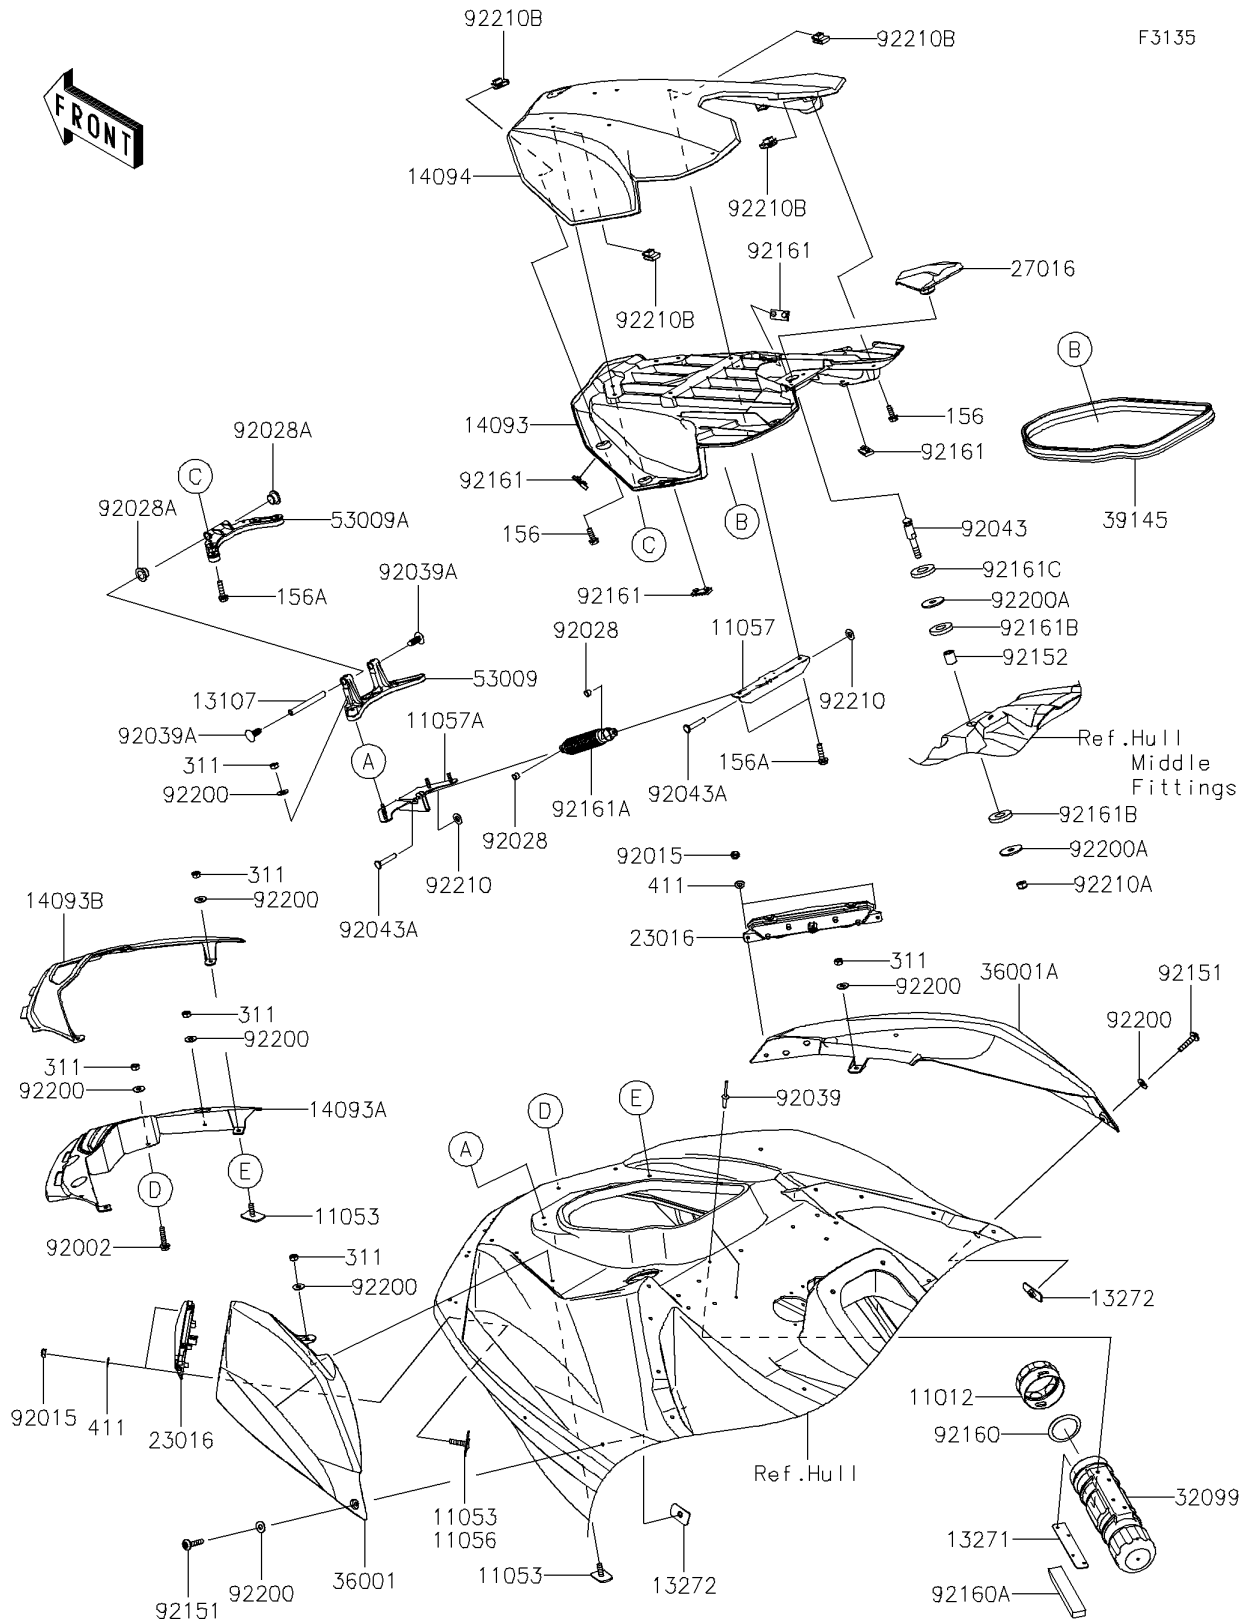

## Hull Front Fittings

### Hull Front Fittings

ITEM NAME	PART NUMBER	QUANTITY
CAP,FIRE EXTINGUISHER (Ref # 11012)	11012-3766	1
BRACKET (Ref # 11053)	11053-3776	6
BRACKET (Ref # 11056)	11056-3724	4
BRACKET (Ref # 11057)	11057-7383	1
BRACKET (Ref # 11057A)	11057-7389	1
SHAFT,FRONT HINGE (Ref # 13107)	13107-3802	1
PLATE,FIRE EXTINGUISHER (Ref # 13271)	13271-3775	1
PLATE (Ref # 13272)	13272-3861	2
COVER,FR HATCH,IN (Ref # 14093)	14093-1167	1
COVER,FR,TOP,INNER (Ref # 14093A)	14093-1170	1
COVER,FR,TOP (Ref # 14093B)	14093-1287	1
COVER,FR HATCH,M.G.S.D.GREEN (Ref # 14094)	14094-0267-72Q	1
LAMP-ASSY,LED,CLEAR (Ref # 23016)	23016-0677	2
LOCK-ASSY,HATCH (Ref # 27016)	27016-0101	1
CASE,FIRE EXTINGUISHER (Ref # 32099)	32099-3769	1
COVER-SIDE,FR,LH,M.G.S.D.GREEN (Ref # 36001)	36001-0749-72Q	1
COVER-SIDE,FR,RH,M.G.S.D.GREEN (Ref # 36001A)	36001-0750-72Q	1
TRIM-SEAL,FR HATCH,IN (Ref # 39145)	39145-0776	1
HINGE,DECK SIDE (Ref # 53009)	53009-0306	1
HINGE,HATCH SIDE (Ref # 53009A)	53009-0307	1
BOLT,6X30 (Ref # 92002)	92002-3726	2
NUT,LOCK,6MM (Ref # 92015)	92015-3766	4
BUSHING (Ref # 92028)	92028-3765	2
BUSHING (Ref # 92028A)	92028-3770	2
RIVET (Ref # 92039)	92039-3783	2
RIVET (Ref # 92039A)	92039-3788	2
PIN (Ref # 92043)	92043-0754	1
PIN,6X33 (Ref # 92043A)	92043-3748	2
BOLT,SOCKET,6X30 (Ref # 92151)	92151-1605	2

### Hull Front Fittings

ITEM NAME	PART NUMBER	QUANTITY
COLLAR,8.2X14X16.2 (Ref # 92152)	92152-0979	1
DAMPER (Ref # 92160)	92160-3814	1
DAMPER (Ref # 92160A)	92160-3821	1
DAMPER,SEAT (Ref # 92161)	92161-1489	4
DAMPER,HATCH (Ref # 92161A)	92161-1581	1
DAMPER (Ref # 92161B)	92161-3739	2
DAMPER (Ref # 92161C)	92161-3747	1
WASHER,6.5X16X1.0 (Ref # 92200)	92200-3712	14
WASHER,8.5X32X2 (Ref # 92200A)	92200-3786	2
NUT,SPEED,6MM (Ref # 92210)	92210-3739	2
NUT,LOCK,8MM (Ref # 92210A)	92210-3742	1
NUT,6MM (Ref # 92210B)	92210-3768	12
BOLT-WP,6X18 (Ref # 156)	156R0618	6
BOLT-WP,6X25 (Ref # 156A)	156R0625	6
NUT-HEX,6MM (Ref # 311)	311R0600	12
WASHER-PLAIN,6MM (Ref # 411)	411S0600	4