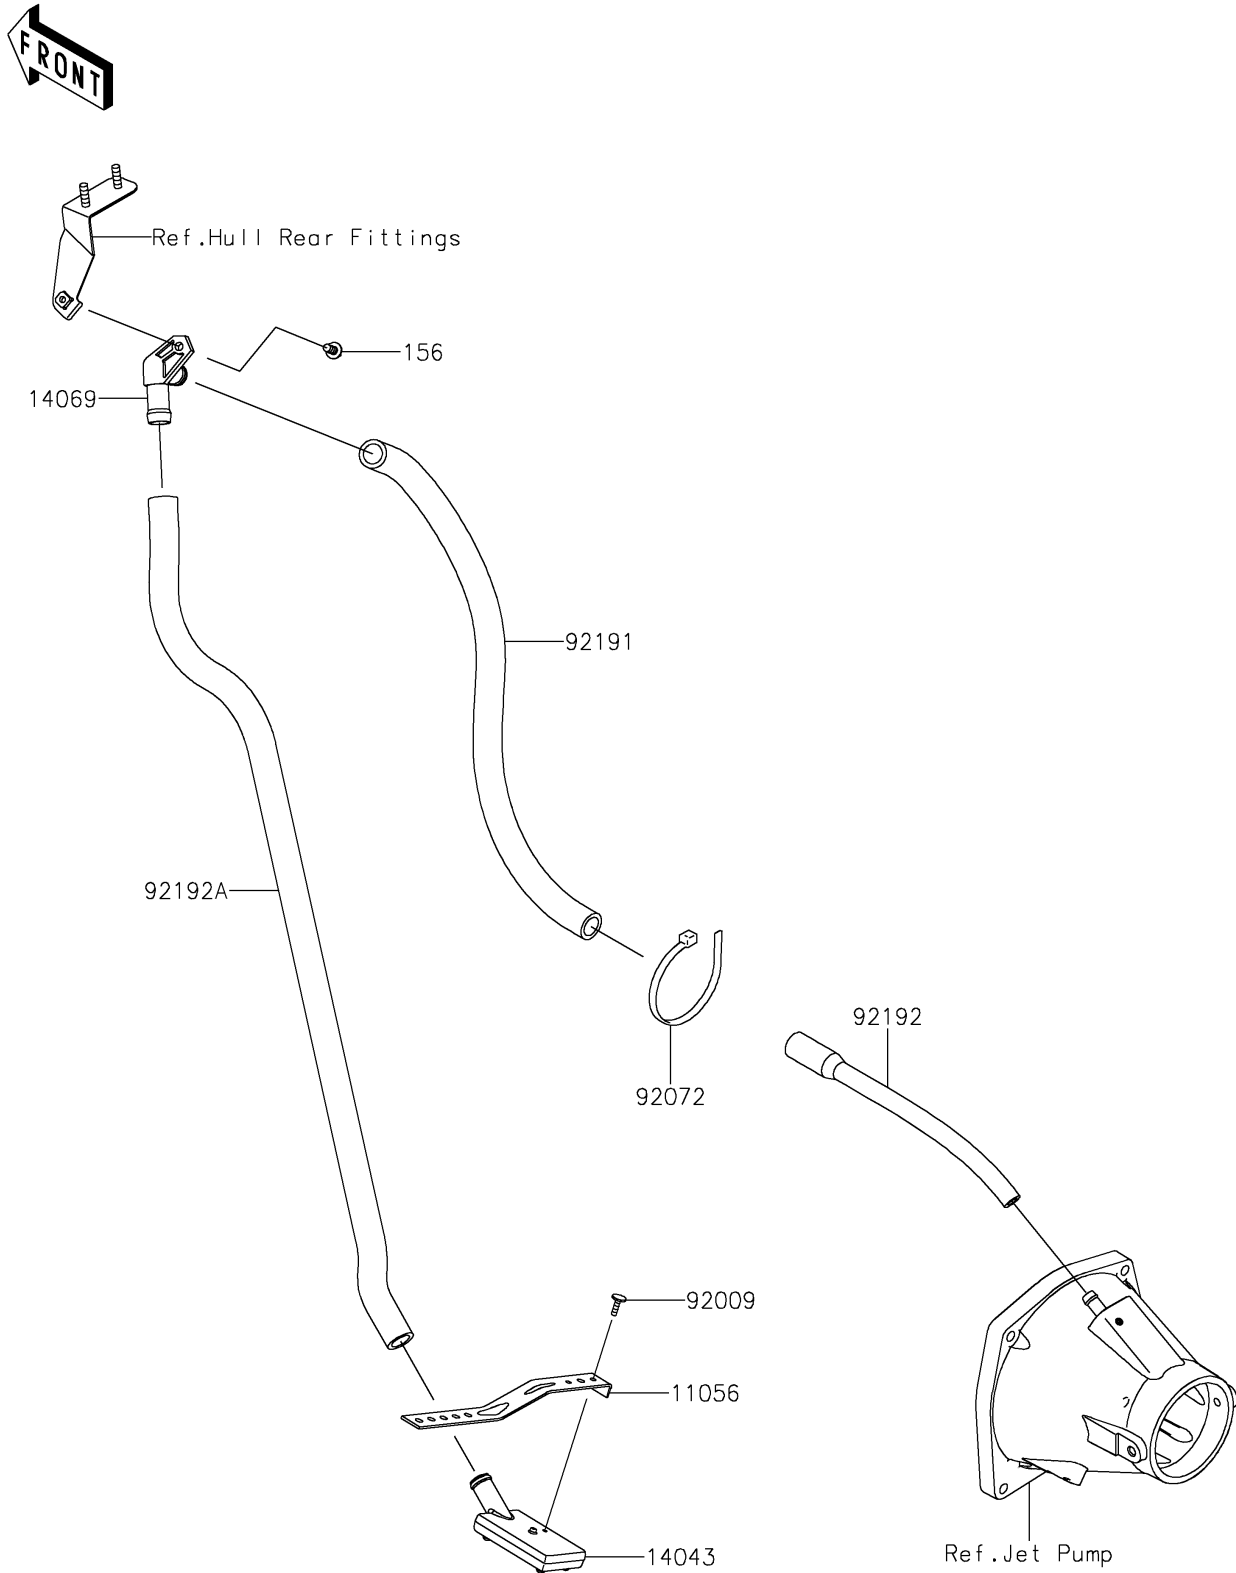

2025 JET SKI® ULTRA® 310LX PARTS DIAGRAM

Bilge System

F3145

2025 JET SKI® ULTRA® 310LX PARTS LIST

Bilge System

ITEM NAME	PART NUMBER	QUANTITY
BRACKET,LH&RH (Ref # 11056)	11056-3721	1
FILTER (Ref # 14043)	14043-3711	1
BREATHER (Ref # 14069)	14069-3708	1
SCREW,TAPPING,4X14 (Ref # 92009)	92009-3762	1
BAND,L=188.85 (Ref # 92072)	92072-0105	1
TUBE,FILTER-BREATHER (Ref # 92191)	92191-3989	1
TUBE,HULL-NOZZLE (Ref # 92192)	92192-3753	1
TUBE,FILTER-BREATHER (Ref # 92192A)	92192-3755	1
BOLT-WP,6X16 (Ref # 156)	156R0616	1