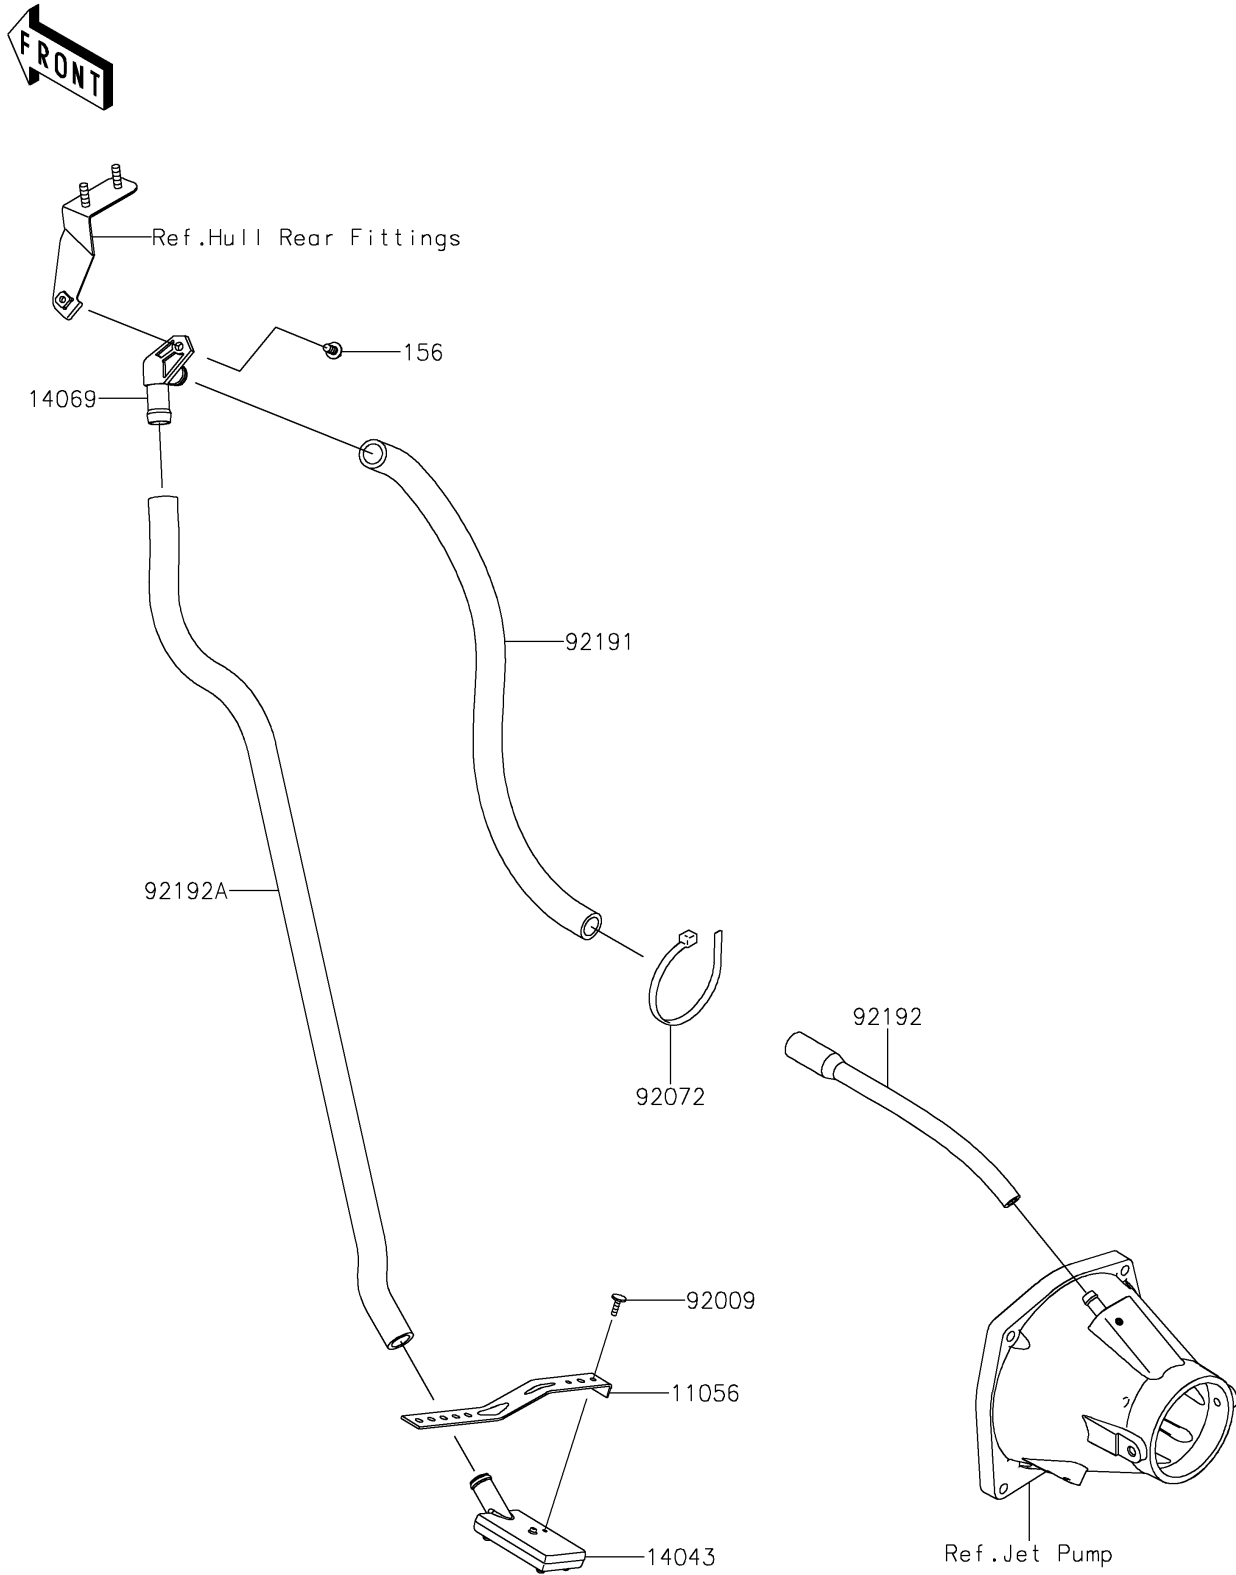

2025 Ultra 310LX PARTS DIAGRAM

Bilge System

F3145

2025 Ultra 310LX PARTS LIST

Bilge System

ITEM NAME	PART NUMBER	QUANTITY
BRACKET,LH&RH (Ref # 11056)	11056-3721	1
FILTER (Ref # 14043)	14043-3711	1
BREATHER (Ref # 14069)	14069-3708	1
SCREW,TAPPING,4X14 (Ref # 92009)	92009-3762	1
BAND,L=188.85 (Ref # 92072)	92072-0105	1
TUBE,FILTER-BREATHER (Ref # 92191)	92191-3989	1
TUBE,HULL-NOZZLE (Ref # 92192)	92192-3753	1
TUBE,FILTER-BREATHER (Ref # 92192A)	92192-3755	1
BOLT-WP,6X16 (Ref # 156)	156R0616	1