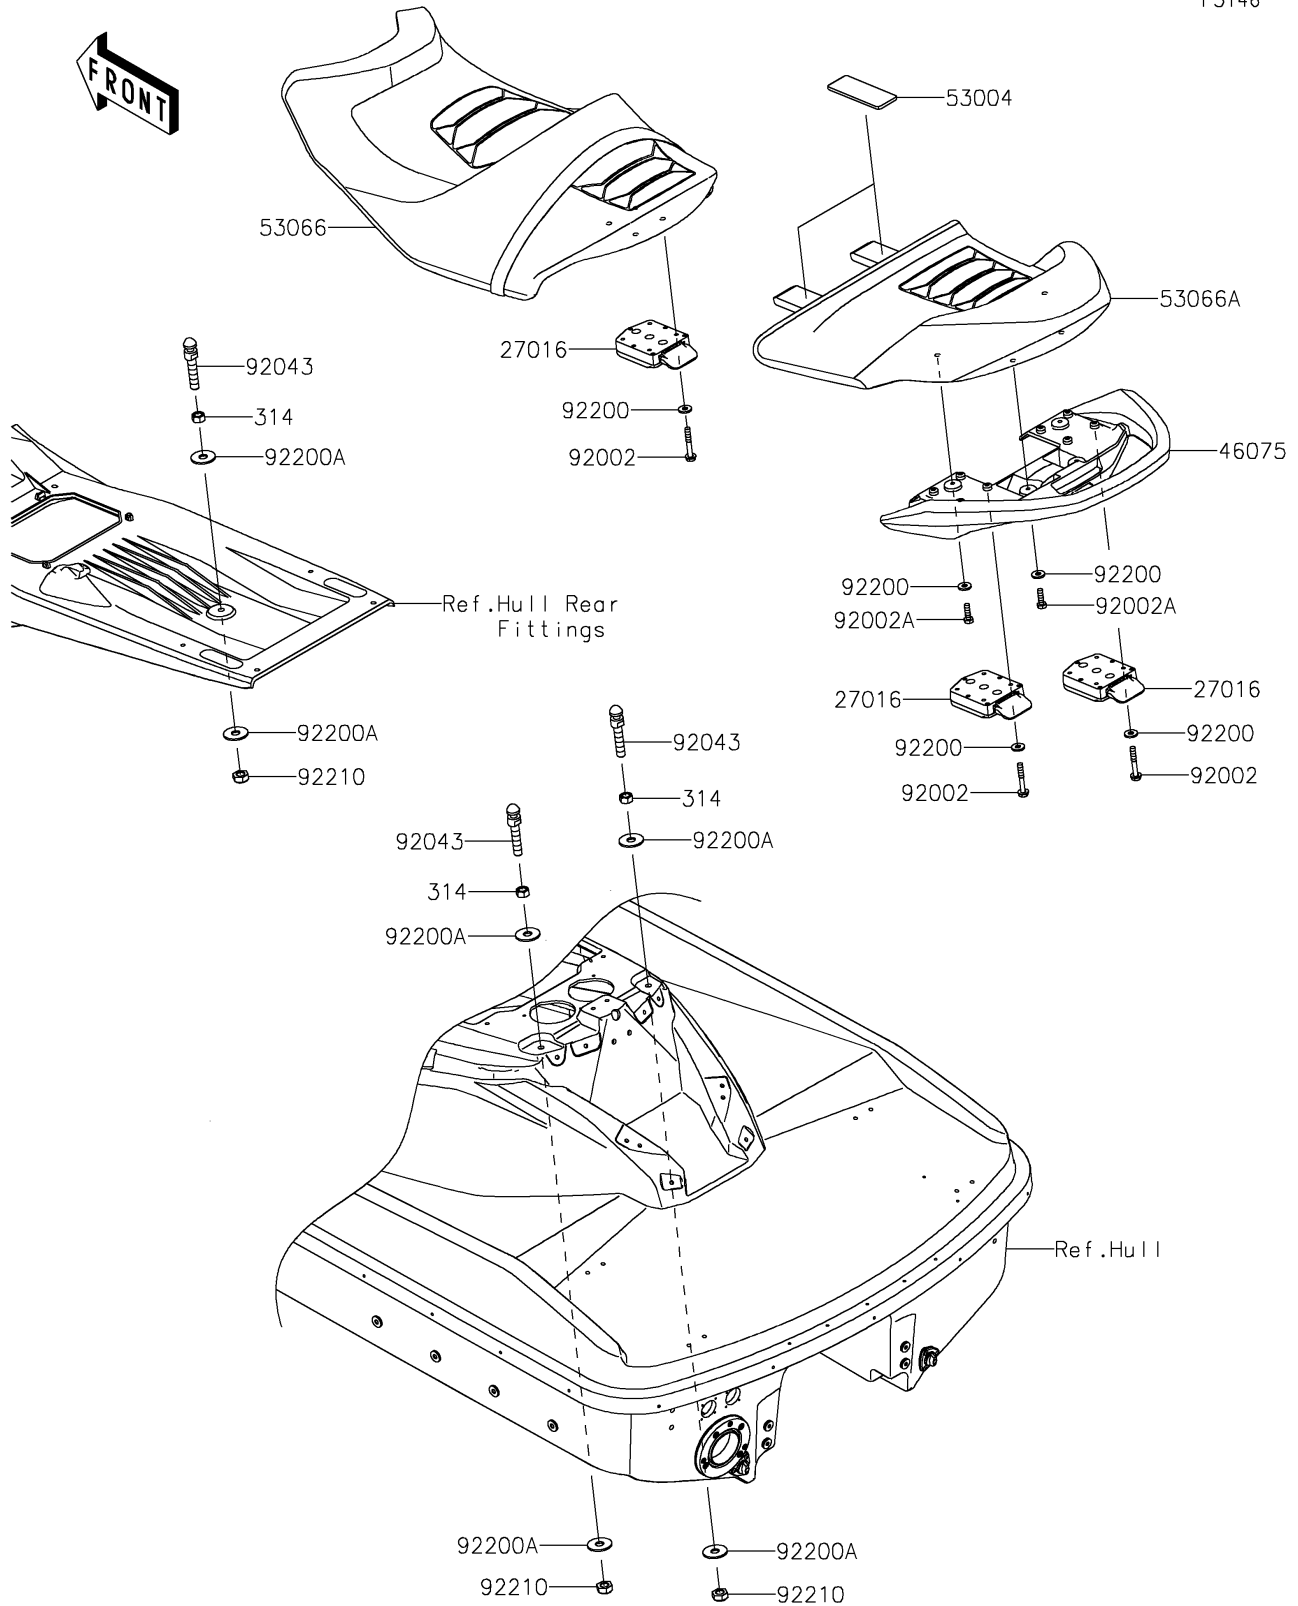

2024 JET SKI® ULTRA® 310LX PARTS DIAGRAM

Seat

F3146

2024 JET SKI® ULTRA® 310LX PARTS LIST

Seat

ITEM NAME	PART NUMBER	QUANTITY
LOCK-ASSY,SEAT,FR&RR (Ref # 27016)	27016-0099	3
GRIP,RR (Ref # 46075)	46075-0656	1
MAT,50X135X6 (Ref # 53004)	53004-0694	2
SEAT-ASSY,FR,BLACK+BRN+SIL+SIL (Ref # 53066)	53066-0803-73J	1
SEAT-ASSY,RR,BLACK+BRN+SIL (Ref # 53066A)	53066-0806-73K	1
BOLT,6X40 (Ref # 92002)	92002-3716	12
BOLT,6X20 (Ref # 92002A)	92002-3755	4
PIN (Ref # 92043)	92043-3763	3
WASHER,6.5X16X2.0 (Ref # 92200)	92200-1543	16
WASHER (Ref # 92200A)	92200-3762	6
NUT,LOCK,10MM (Ref # 92210)	92210-3792	3
NUT-HEX-FINE,10MM (Ref # 314)	314R1000	3