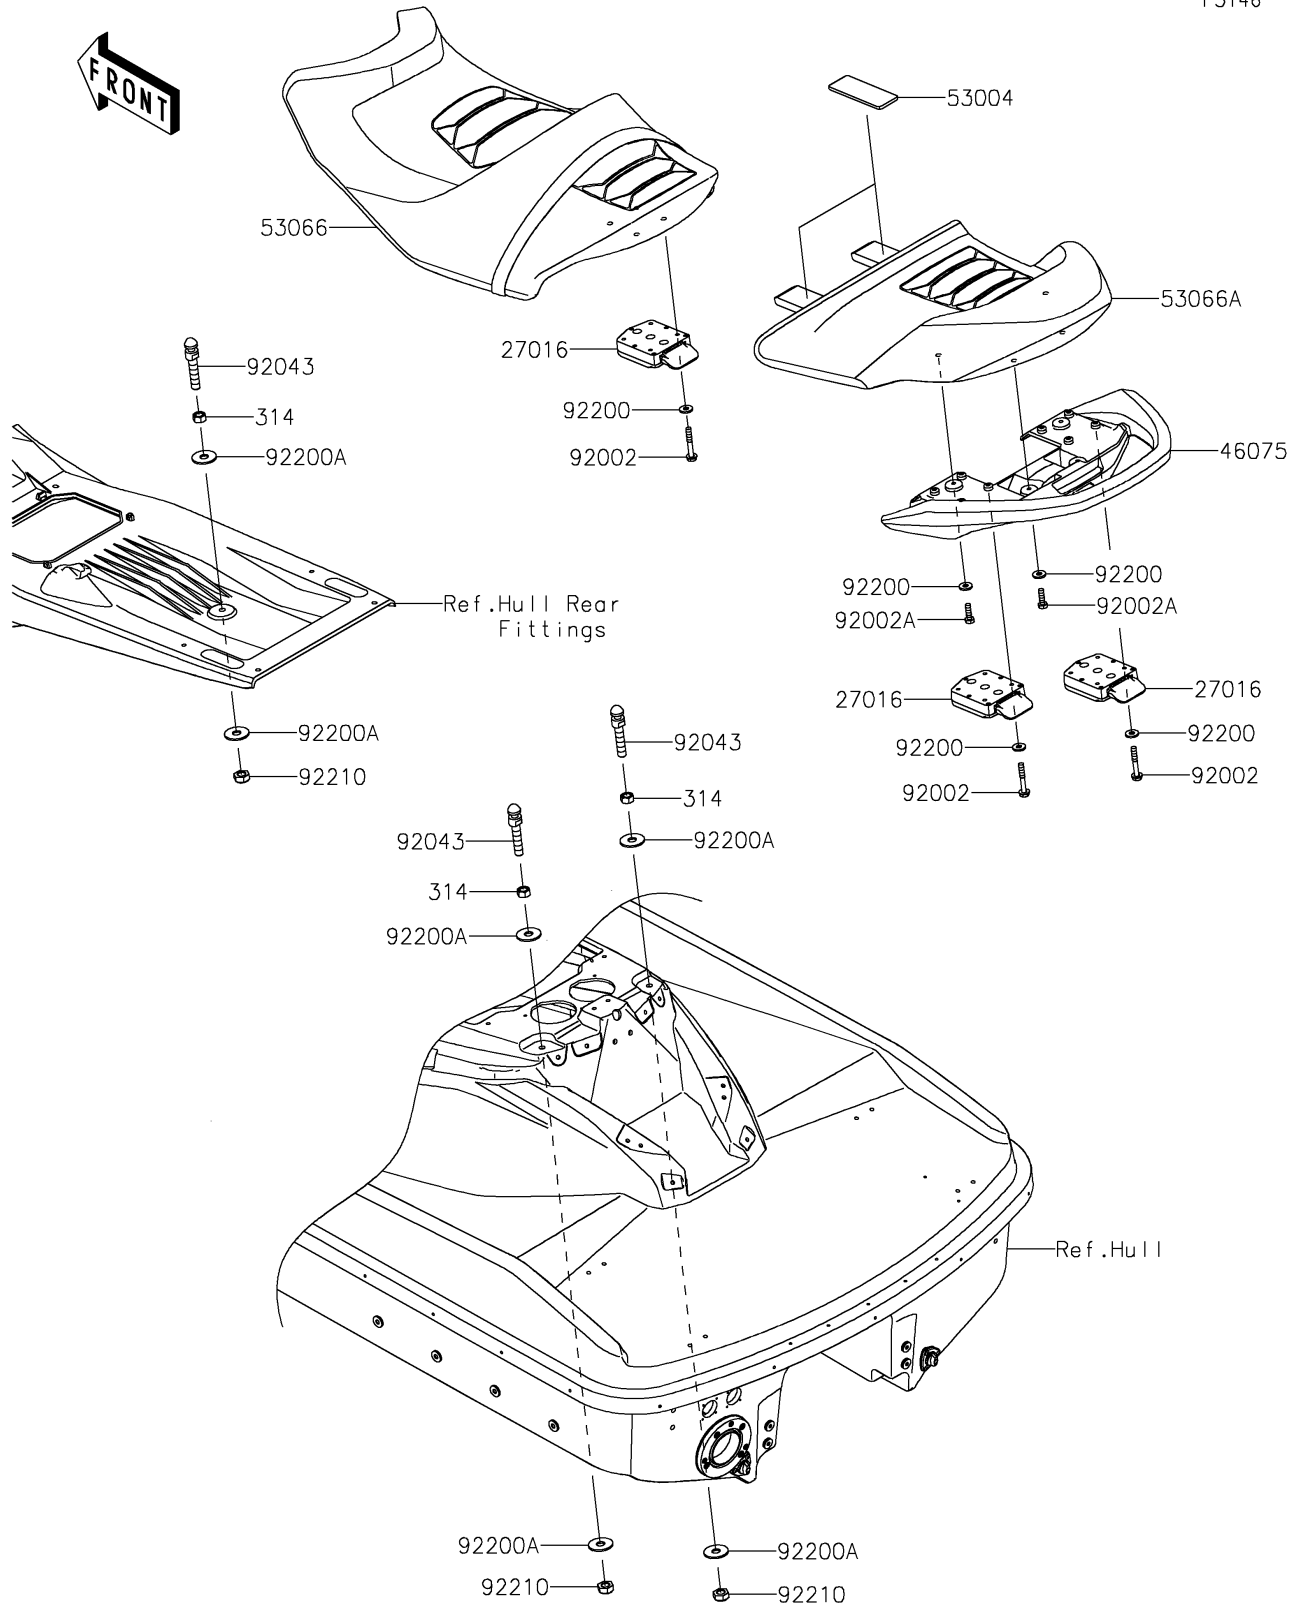

2025 JET SKI® ULTRA® 310LX PARTS DIAGRAM

Seat

F3146

2025 JET SKI® ULTRA® 310LX PARTS LIST

Seat

ITEM NAME	PART NUMBER	QUANTITY
LOCK-ASSY,SEAT,FR&RR (Ref # 27016)	27016-0099	3
GRIP,RR (Ref # 46075)	46075-0656	1
MAT,50X135X6 (Ref # 53004)	53004-0694	2
SEAT-ASSY,FR,BLACK+BRN+SIL+SIL (Ref # 53066)	53066-0803-73J	1
SEAT-ASSY,RR,BLACK+BRN+SIL (Ref # 53066A)	53066-0806-73K	1
BOLT,6X40 (Ref # 92002)	92002-3716	12
BOLT,6X20 (Ref # 92002A)	92002-3755	4
PIN (Ref # 92043)	92043-3763	3
WASHER,6.5X16X2.0 (Ref # 92200)	92200-1543	16
WASHER (Ref # 92200A)	92200-3762	6
NUT,LOCK,10MM (Ref # 92210)	92210-3792	3
NUT-HEX-FINE,10MM (Ref # 314)	314R1000	3