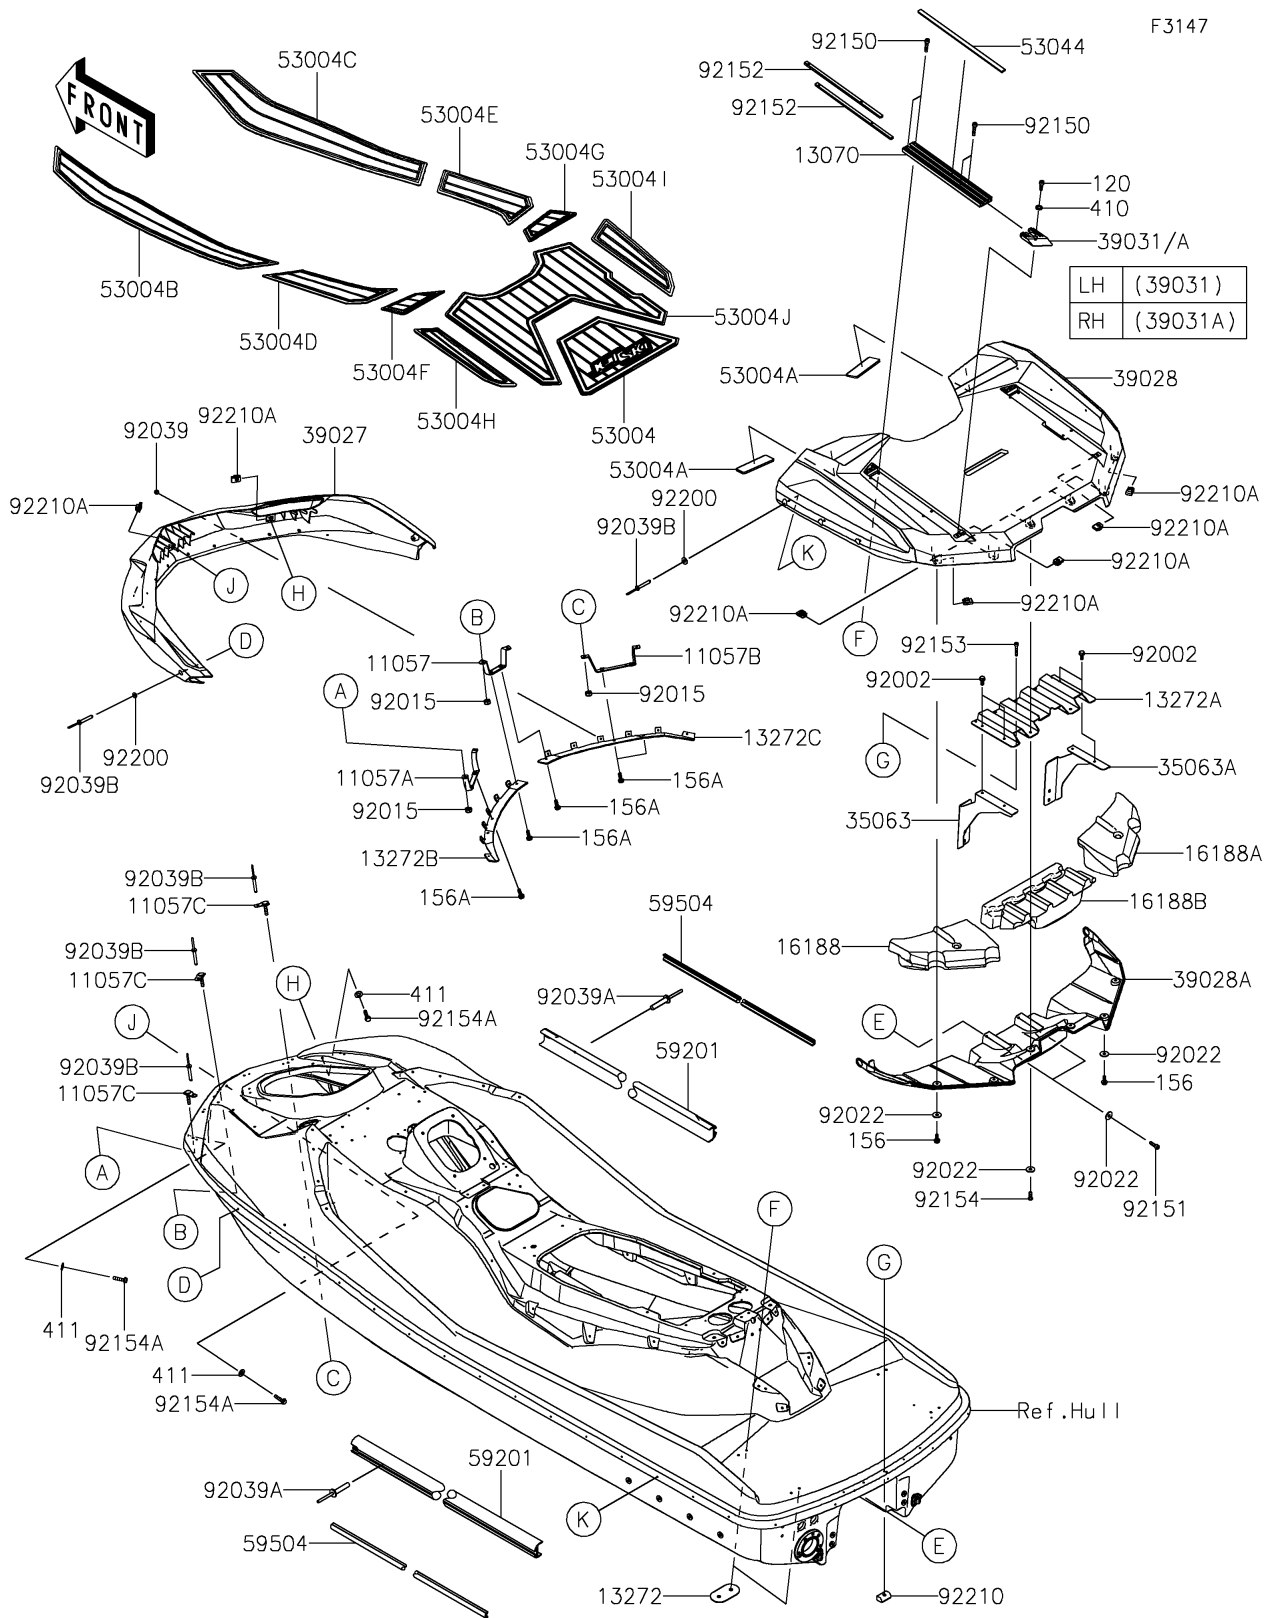

2025 Ultra 310LX PARTS DIAGRAM

Pads