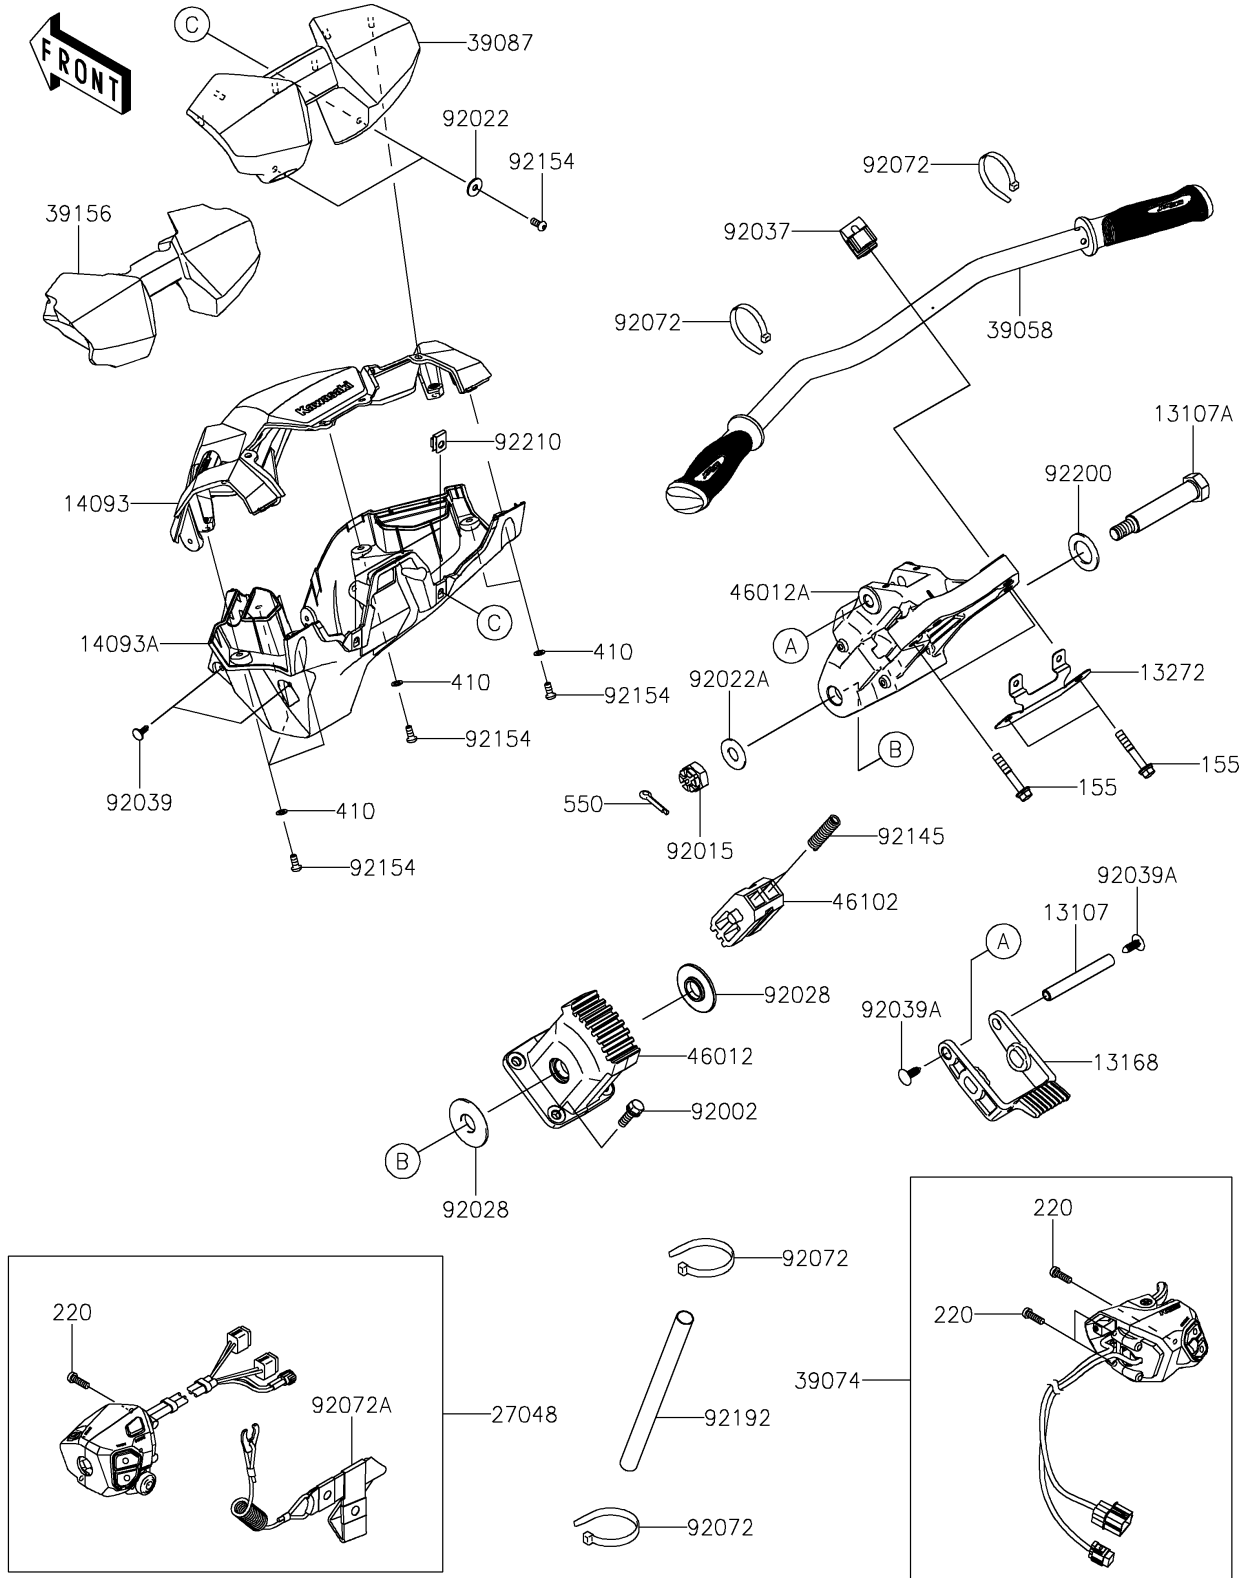

2024 JET SKI® ULTRA® 310LX PARTS DIAGRAM

Handlebar

F3172

2024 JET SKI® ULTRA® 310LX PARTS LIST

Handlebar

ITEM NAME	PART NUMBER	QUANTITY
SHAFT (Ref # 13107)	13107-3795	1
SHAFT,HANDLE HOLDER PIVOT (Ref # 13107A)	13107-3803	1
LEVER (Ref # 13168)	13168-3754	1
PLATE (Ref # 13272)	13272-3972	1
COVER,HANDLE,FR (Ref # 14093)	14093-1176	1
COVER,HANDLE,RR (Ref # 14093A)	14093-1177	1
SWITCH-ASSY,STOP&START (Ref # 27048)	27048-0054	1
HANDLE-COMP,BLACK (Ref # 39058)	39058-0044-6Z	1
LEVER-ASSY-THROTTLE (Ref # 39074)	39074-0014	1
PAD-HANDLE,BLACK (Ref # 39087)	39087-0016-6Z	1
PAD (Ref # 39156)	39156-2768	1
HOLDER-HANDLE,LWR (Ref # 46012)	46012-3730	1
HOLDER-HANDLE,UPP (Ref # 46012A)	46012-3733	1
ROD,HANDLE POSITION (Ref # 46102)	46102-3733	1
BOLT,8X25 (Ref # 92002)	92002-3774	4
NUT,CASTLE,14MM (Ref # 92015)	92015-3805	1
WASHER,6.5X20X1.5 (Ref # 92022)	92022-3710	2
WASHER,15X34X2.0 (Ref # 92022A)	92022-3738	1
BUSHING (Ref # 92028)	92028-3743	2
CLAMP,HANDLEBAR (Ref # 92037)	92037-503	2
RIVET (Ref # 92039)	92039-3787	4
RIVET (Ref # 92039A)	92039-3788	2
BAND,L=188.85 (Ref # 92072)	92072-0105	4
BAND,TETHER SWITCH (Ref # 92072A)	92072-0891	1
SPRING (Ref # 92145)	92145-3723	2
BOLT,SOCKET,6X14 (Ref # 92154)	92154-3988	8
TUBE,35X37X200 (Ref # 92192)	92192-1990	1
WASHER,21X34X2 (Ref # 92200)	92200-3802	1
NUT,6MM (Ref # 92210)	92210-3768	2

2024 JET SKI® ULTRA® 310LX PARTS LIST

Handlebar

ITEM NAME	PART NUMBER	QUANTITY
BOLT-WSP-SMALL,8X50 (Ref # 155)	155R0850	4
SCREW-PAN-CROS,5X30 (Ref # 220)	220R0530	6
WASHER-PLAIN-SMALL,6MM (Ref # 410)	410S0600	6
PIN-COTTER,3X35 (Ref # 550)	550S3035	1